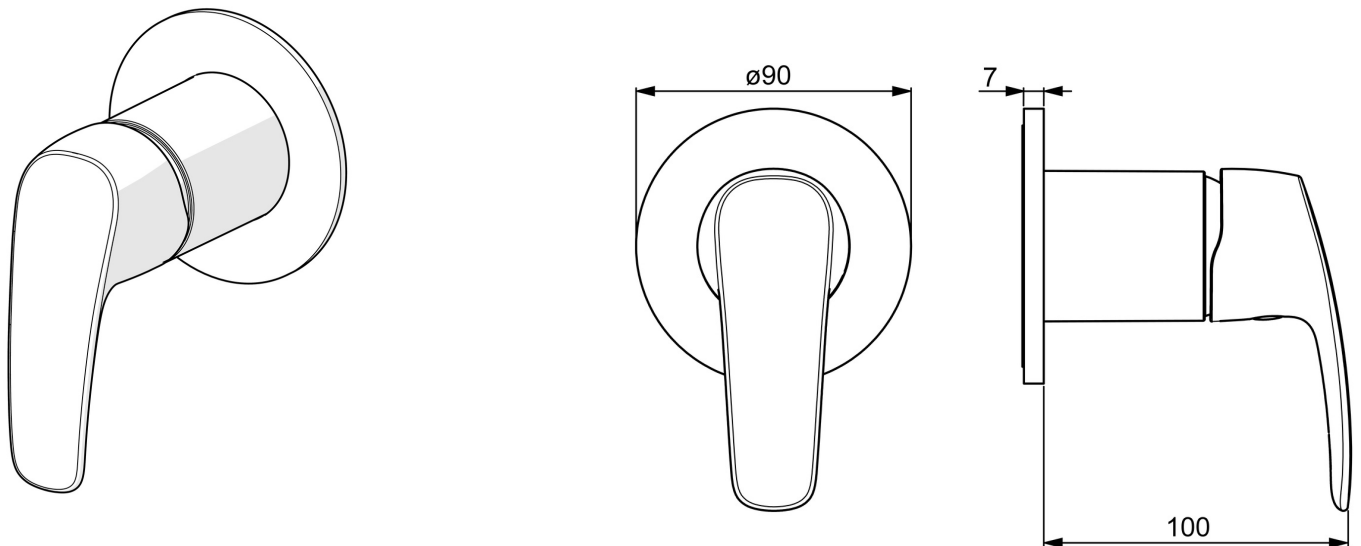

EAN: 4057304003936  
[static.hansa.com/50669083](https://static.hansa.com/50669083)

- Shower solutions
- Single-lever, Trim Kit
- Concealed wall mounting
- Chrome
- Single operating lever/handle, Hot/Cold symbols
- Round rosette

### SP50669083

	Name	Code
01	Lever	59914453
02	Cover sleeve Discontinued	59914455