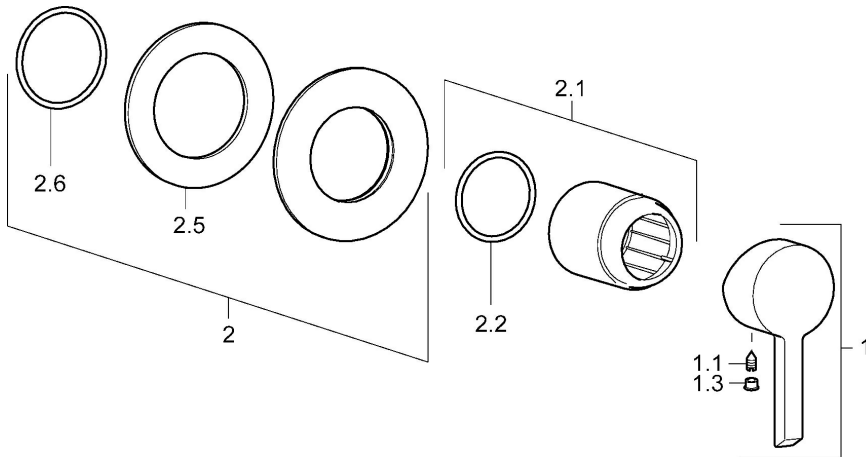

EAN: 4015474202047  
[static.hansa.com/50669003](https://static.hansa.com/50669003)

- Shower solutions
- Single-lever, Trim Kit
- Concealed wall mounting
- Chrome
- Single operating lever/handle, Hot/Cold symbols
- Round rosette

## Technical data

### SP50669003

	Name	Code
1	Lever	59913586
1.1	Screw, M5x8, SW2.5	59904755
1.3	Symbol plug Grey	59912112
2	Cover plate, d 90 mm	59914739
2.1	Cover sleeve	59912511
2.2	O-ring, 41x3	59913215
N.I.	Raising kit, 20 mm	59912589