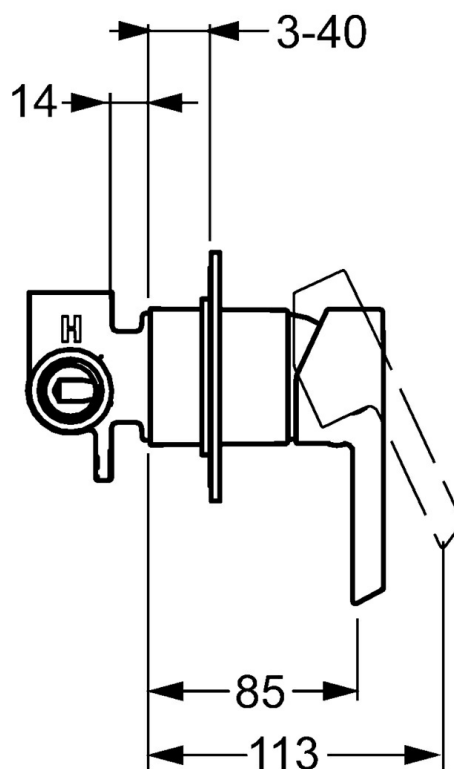

EAN: 4015474202047  
[static.hansa.com/50669003](https://static.hansa.com/50669003)

- Shower solutions
- Single-lever, Trim Kit
- Concealed wall mounting
- Chrome
- Single operating lever/handle, Hot/Cold symbols
- Round rosette

### Technical properties

Hot water supply	<b>max. +80°C</b>
Working pressure	<b>0.5-10 bar</b>

### SP50669003

	Name	Code
1	Lever	59913586
1.1	Screw, M5x8, SW2.5	59904755
1.3	Symbol plug Grey	59912112
2	Cover plate, d 90 mm	59914739
2.1	Cover sleeve	59912511
2.2	O-ring, 41x3	59913215
N.I.	Raising kit, 20 mm	59912589