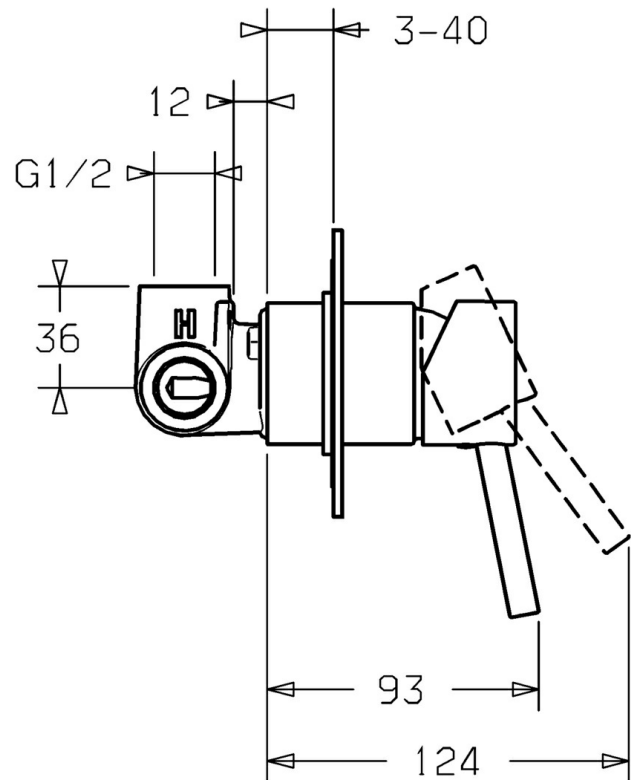

EAN: 4015474118072
static.hansa.com/50659007

- Shower solutions
- Trim Kit, Single-lever
- Concealed wall mounting
- Chrome

Technical data

Technical properties

Hot water supply	max. +80°C
Working pressure	0.5-10 bar

Spare parts

SP50659007

	Name	Code
1	Lever	59914629
1	Lever	59913903
1.1	Screw, M5x8, SW2.5	59904755
1.3	Symbol plug Grey	59912112
2	Cover flange, 100x100 mm	59913113
2.1	Cover sleeve	59912511
N.I.	Raising kit, 20 mm	59912589