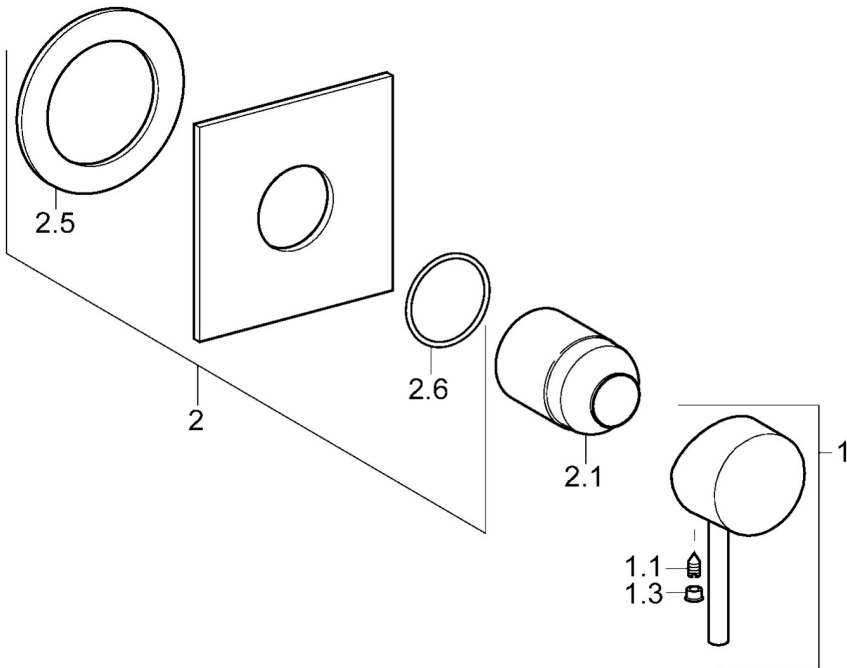

EAN: 4015474118072
static.hansa.com/50659007

- Shower solutions
- Trim Kit, Single-lever
- Concealed wall mounting
- Chrome

Technical data

Technical properties

Hot water supply	max. +80°C
Working pressure	0.5-10 bar

Spare parts

SP50659007

	Name	Code
1	Lever	59914629
1	Lever	59913903
1.1	Screw, M5x8, SW2.5	59904755
1.3	Symbol plug Grey	59912112
2	Cover flange, 100x100 mm	59913113
2.1	Cover sleeve	59912511
N.I.	Raising kit, 20 mm	59912589