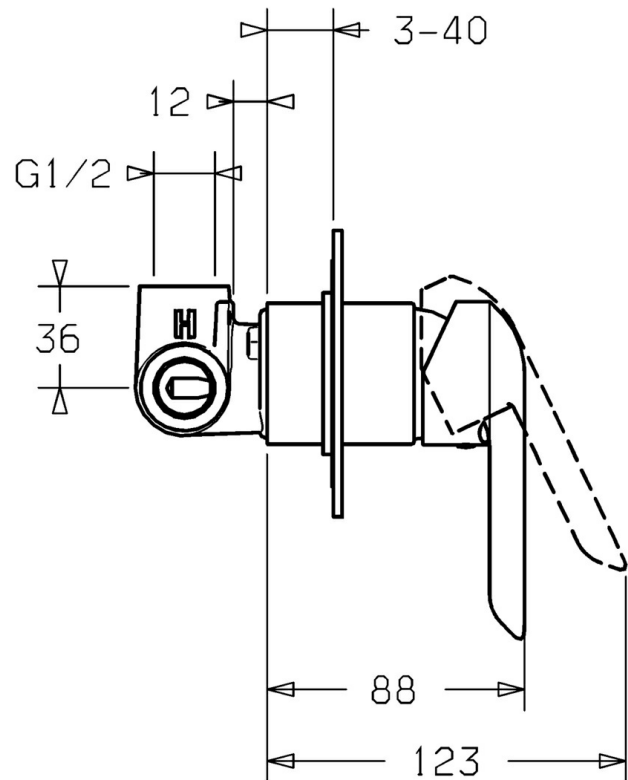

EAN: 4015474118058  
[static.hansa.com/50659003](https://static.hansa.com/50659003)

- Shower solutions
- Single-lever, Trim Kit
- Concealed wall mounting
- Chrome
- Single operating lever/handle, Hot/Cold symbols
- Square rosette

### Technical properties

Hot water supply	<b>max. +80°C</b>
Working pressure	<b>0.5-10 bar</b>

### SP50659007

	Name	Code
1	Lever	59914629
1	Lever	59913903
1.1	Screw, M5x8, SW2.5	59904755
1.3	Symbol plug Grey	59912112
2	Cover flange, 100x100 mm	59913113
2.1	Cover sleeve	59912511
N.I.	Raising kit, 20 mm	59912589