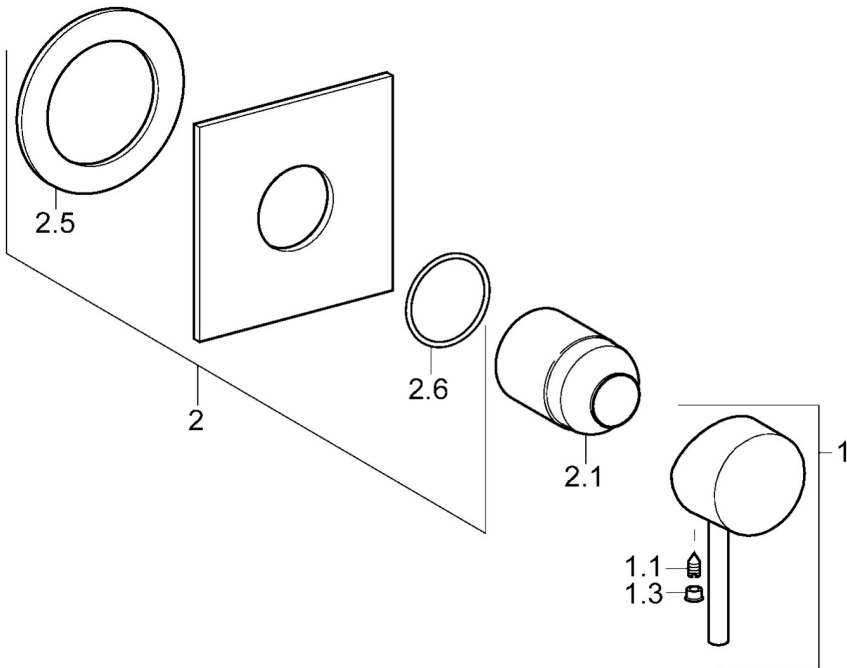

EAN: 4015474118058  
[static.hansa.com/50659003](https://static.hansa.com/50659003)

- Shower solutions
- Single-lever, Trim Kit
- Concealed wall mounting
- Chrome
- Single operating lever/handle, Hot/Cold symbols
- Square rosette

## Technical data

### SP50659007

	Name	Code
1	Lever	59914629
1	Lever	59913903
1.1	Screw, M5x8, SW2.5	59904755
1.3	Symbol plug Grey	59912112
2	Cover flange, 100x100 mm	59913113
2.1	Cover sleeve	59912511
N.I.	Raising kit, 20 mm	59912589