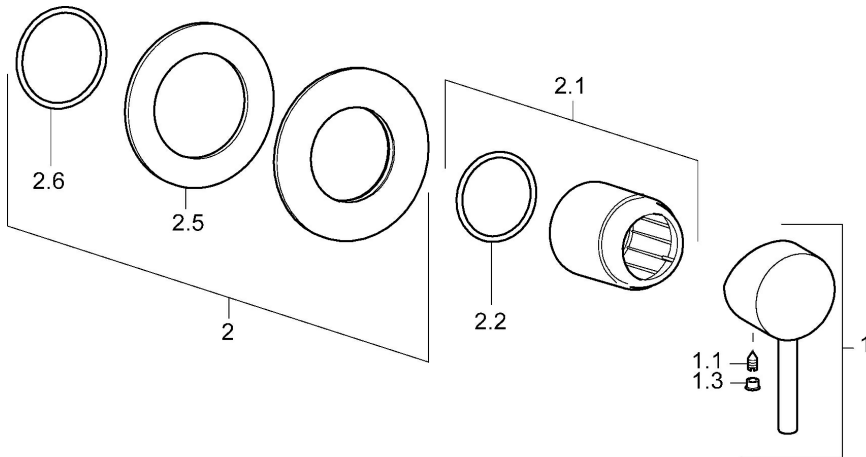

EAN: 4015474253957
static.hansa.com/50649077

- Shower solutions
- Single-lever, Trim Kit
- Concealed wall mounting
- Chrome
- Pin shape, Single operating lever/handle, Hot/Cold symbols
- Round rosette

Technical data

Technical properties

Hot water supply	max. +80°C
Working pressure	1-10 bar

Regulations

EN standard	EN 817
-------------	--------

Spare parts

SP50649077

	Name	Code
1	Lever	59913840
1.1	Screw, M5x8, SW2.5	59904755
1.3	Symbol plug Grey	59912112
2	Cover plate, d 90 mm	59914739
2.1	Cover sleeve	59912511
2.2	O-ring, 41x3	59913215
N.I.	Raising kit, 20 mm	59912589