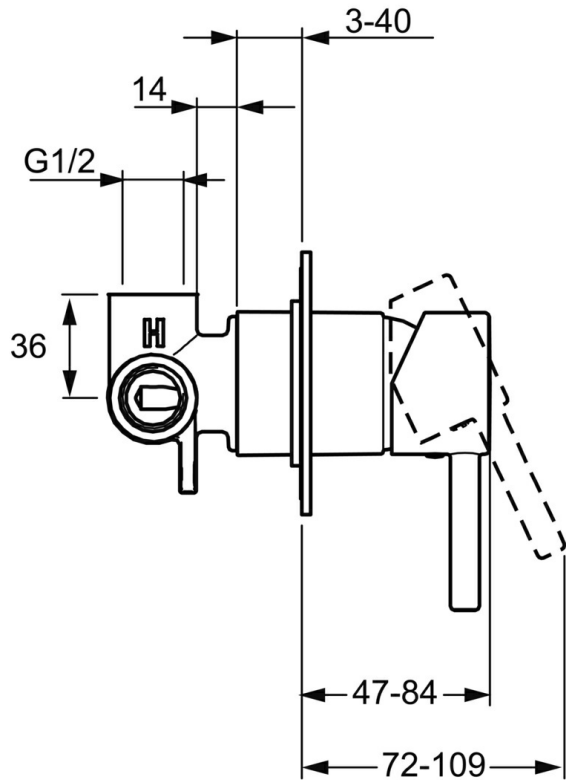

EAN: 4015474253957
static.hansa.com/50649077

- Shower solutions
- Single-lever, Trim Kit
- Concealed wall mounting
- Chrome
- Pin shape, Single operating lever/handle, Hot/Cold symbols
- Round rosette

Technical data

Technical properties

Hot water supply	max. +80°C
Working pressure	1-10 bar

Regulations

EN standard	EN 817
-------------	--------

Spare parts

SP50649077

	Name	Code
1	Lever	59913840
1.1	Screw, M5x8, SW2.5	59904755
1.3	Symbol plug Grey	59912112
2	Cover plate, d 90 mm	59914739
2.1	Cover sleeve	59912511
2.2	O-ring, 41x3	59913215
N.I.	Raising kit, 20 mm	59912589