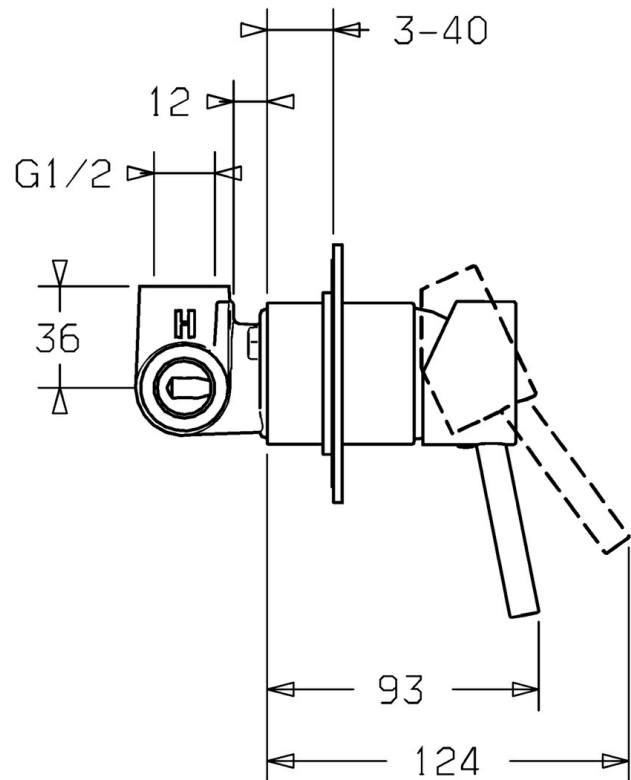

EAN: 4015474118065  
[static.hansa.com/50649007](http://static.hansa.com/50649007)

- Shower solutions
- Single-lever, Trim Kit
- Concealed wall mounting
- Chrome
- Single operating lever/handle, Hot/Cold symbols
- Round rosette

### Technical properties

Hot water supply	<b>max. +80°C</b>
Working pressure	<b>0.5-10 bar</b>

### SP50649007

	Name	Code
1	Lever	59913903
1	Lever	59914629
1.1	Screw, M5x8, SW2.5	59904755
1.3	Symbol plug Grey	59912112
2	Cover plate, d 90 mm	59914739
2.1	Cover sleeve	59912511
N.I.	Raising kit, 20 mm	59912589