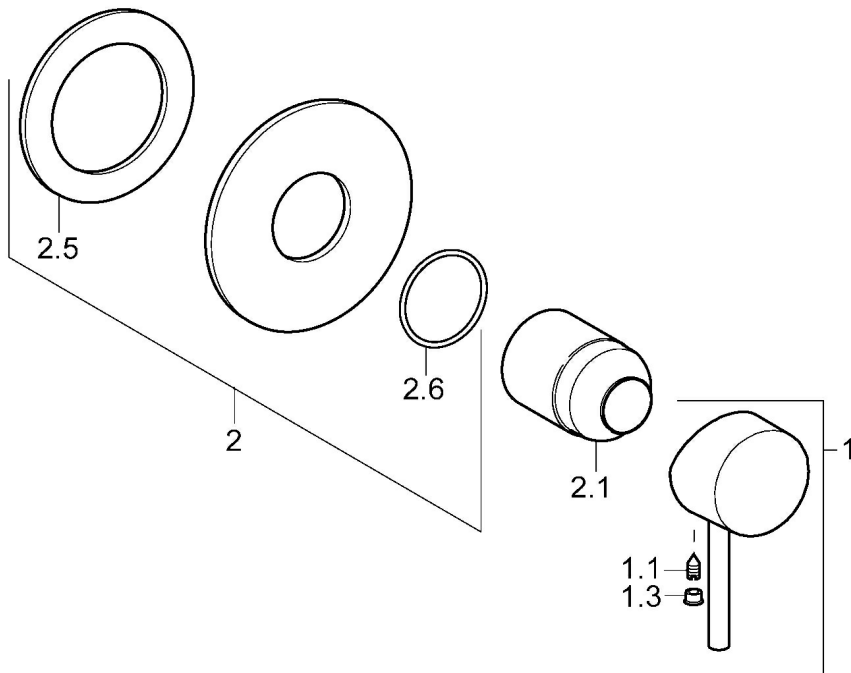

EAN: 4015474118065  
[static.hansa.com/50649007](http://static.hansa.com/50649007)

- Shower solutions
- Single-lever, Trim Kit
- Concealed wall mounting
- Chrome
- Single operating lever/handle, Hot/Cold symbols
- Round rosette

## Technical data

### Technical properties

Hot water supply	<b>max. +80°C</b>
Working pressure	<b>0.5-10 bar</b>

### SP50649007

	Name	Code
1	Lever	59913903
1	Lever	59914629
1.1	Screw, M5x8, SW2.5	59904755
1.3	Symbol plug Grey	59912112
2	Cover plate, d 90 mm	59914739
2.1	Cover sleeve	59912511
N.I.	Raising kit, 20 mm	59912589