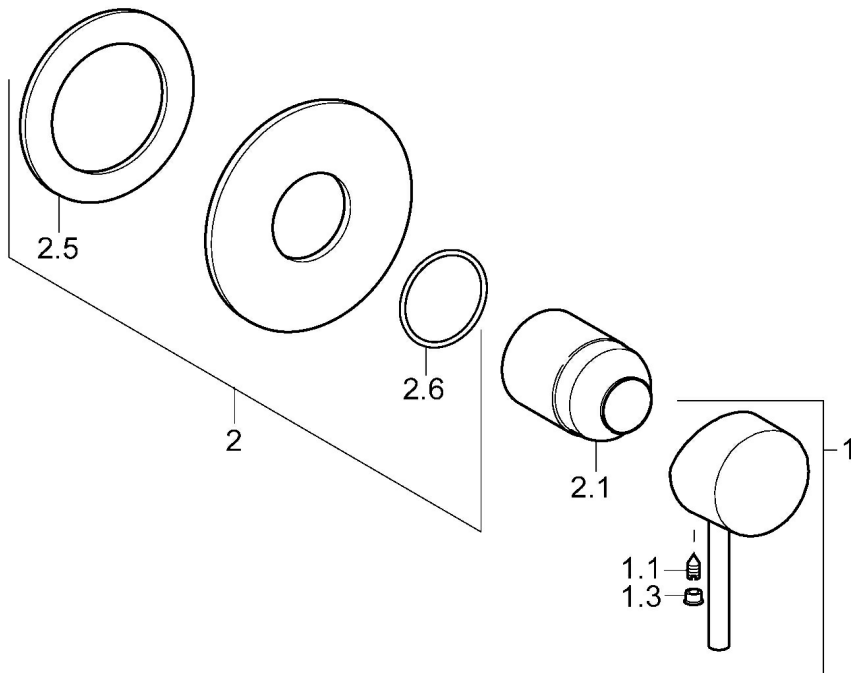

EAN: 4015474118041
static.hansa.com/50649003

- Shower solutions
- Single-lever, Trim Kit
- Concealed wall mounting
- Chrome
- Single operating lever/handle, Hot/Cold symbols
- Round rosette

Technical data

Technical properties

Hot water supply	max. +80°C
Working pressure	0.5-10 bar

Regulations

EN standard	EN 817
-------------	---------------

Spare parts

SP50649007

	Name	Code
1	Lever	59913903
1	Lever	59914629
1.1	Screw, M5x8, SW2.5	59904755
1.3	Symbol plug Grey	59912112
2	Cover plate, d 90 mm	59914739
2.1	Cover sleeve	59912511
N.I.	Raising kit, 20 mm	59912589