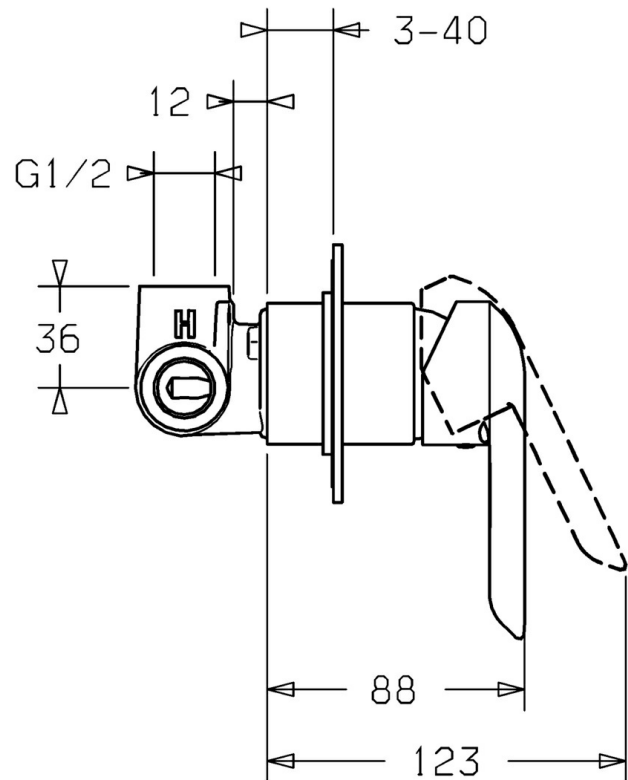

EAN: 4015474118041
static.hansa.com/50649003

- Shower solutions
- Single-lever, Trim Kit
- Concealed wall mounting
- Chrome
- Single operating lever/handle, Hot/Cold symbols
- Round rosette

Technical data

Technical properties

Hot water supply	max. +80°C
Working pressure	0.5-10 bar

Regulations

EN standard	EN 817
-------------	---------------

Spare parts

SP50649007

	Name	Code
1	Lever	59913903
1	Lever	59914629
1.1	Screw, M5x8, SW2.5	59904755
1.3	Symbol plug Grey	59912112
2	Cover plate, d 90 mm	59914739
2.1	Cover sleeve	59912511
N.I.	Raising kit, 20 mm	59912589