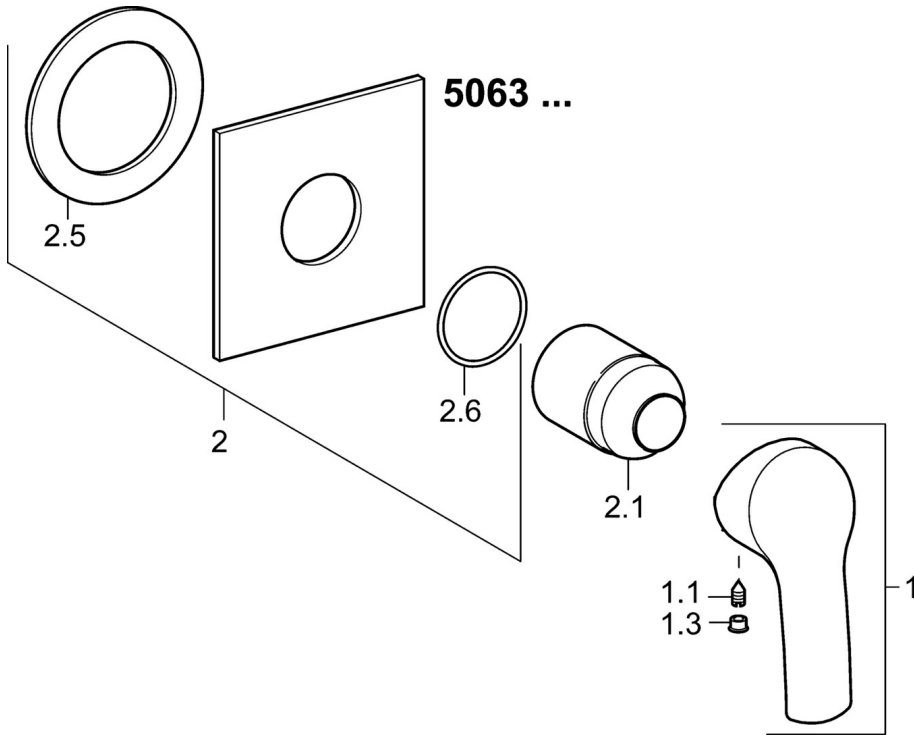

EAN: 4015474160507  
[static.hansa.com/50639073](https://static.hansa.com/50639073)

- Shower solutions
- Single-lever, Trim Kit
- Concealed wall mounting
- Chrome
- Single operating lever/handle, Hot/Cold symbols
- Square rosette

## Technical data

### SP50639073

	Name	Code
1	Lever	59914417
1.1	Screw, M5x8, SW2.5	59904755
1.3	Symbol plug Grey	59912112
2	Cover flange, 100x100 mm	59913113
2.1	Cover sleeve	59912511
N.I.	Raising kit, 20 mm	59912589