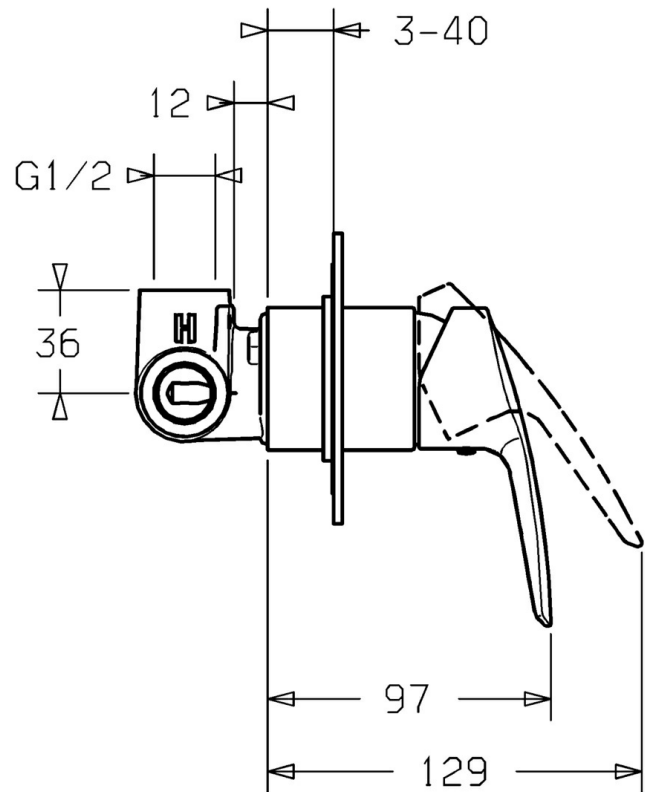

EAN: 4015474160507  
[static.hansa.com/50639073](https://static.hansa.com/50639073)

- Shower solutions
- Single-lever, Trim Kit
- Concealed wall mounting
- Chrome
- Single operating lever/handle, Hot/Cold symbols
- Square rosette

### Technical properties

Hot water supply	<b>max. +80°C</b>
Working pressure	<b>0.5-10 bar</b>

### SP50639073

	Name	Code
1	Lever	59914417
1.1	Screw, M5x8, SW2.5	59904755
1.3	Symbol plug Grey	59912112
2	Cover flange, 100x100 mm	59913113
2.1	Cover sleeve	59912511
N.I.	Raising kit, 20 mm	59912589