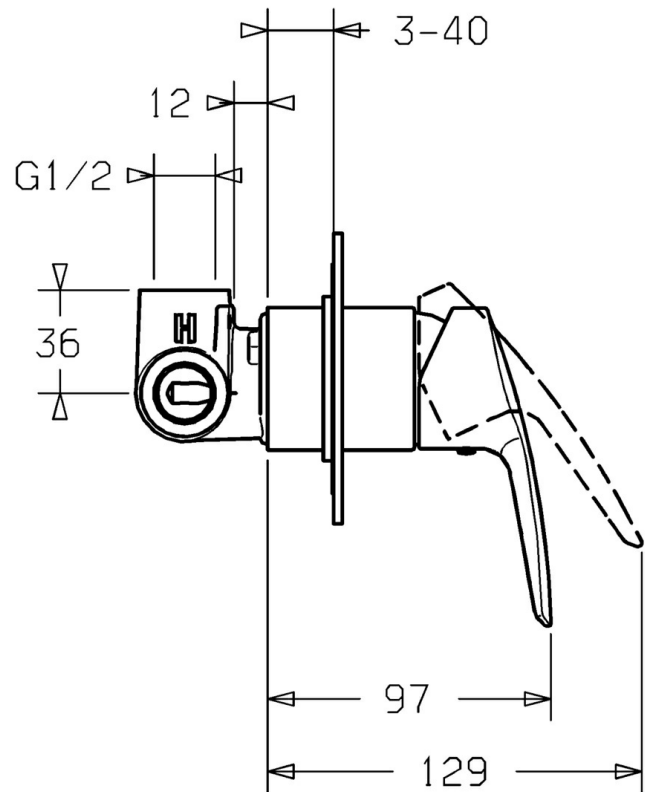

EAN: 4015474118010
static.hansa.com/50639003

- Shower solutions
- Single-lever, Trim Kit
- Concealed wall mounting
- Chrome
- Single operating lever/handle, Hot/Cold symbols
- Square rosette

Technical data

Technical properties

Hot water supply	max. +80°C
Working pressure	0.5-10 bar

Regulations

EN standard	EN 817
-------------	---------------

Spare parts

SP50639003

	Name	Code
1	Lever Discontinued	59951583
1.1	Screw, M5x8, SW2.5	59904755
1.3	Symbol plug Grey	59912112
2	Cover flange, 100x100 mm Discontinued	59913111
2.1	Cover sleeve	59912116
N.I.	Raising kit, 20 mm	59912589