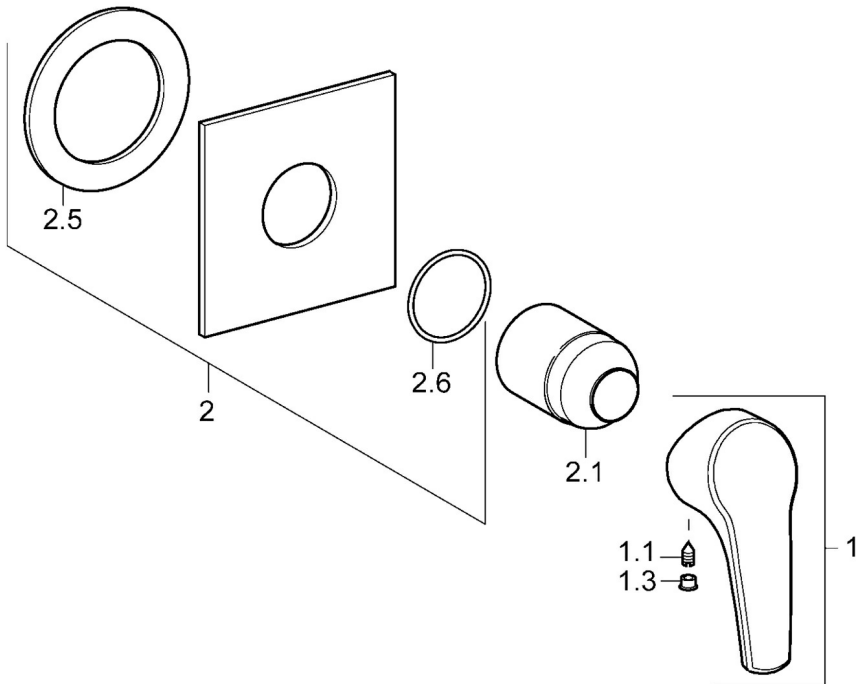

EAN: 4015474118010
static.hansa.com/50639003

- Shower solutions
- Single-lever, Trim Kit
- Concealed wall mounting
- Chrome
- Single operating lever/handle, Hot/Cold symbols
- Square rosette

Technical data

Technical properties

Hot water supply	max. +80°C
Working pressure	0.5-10 bar

Regulations

EN standard	EN 817
-------------	---------------

Spare parts

SP50639003

	Name	Code
1	Lever Discontinued	59951583
1.1	Screw, M5x8, SW2.5	59904755
1.3	Symbol plug Grey	59912112
2	Cover flange, 100x100 mm Discontinued	59913111
2.1	Cover sleeve	59912116
N.I.	Raising kit, 20 mm	59912589