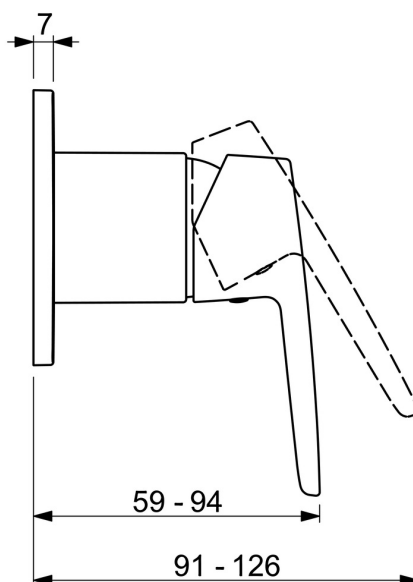

EAN: 4057304011658  
[static.hansa.com/50629993](https://static.hansa.com/50629993)

- Shower solutions
- Single-lever, Trim Kit
- Concealed wall mounting
- Chrome
- Single operating lever/handle, Hot/Cold symbols
- Square rosette

### Technical properties

Hot water supply	max. +80°C
Working pressure	1-10 bar

### SP50629993

	Name	Code
01	Lever	59914417
02	Cover sleeve	59912511
03	Cover plate, 90x90 mm	59914735
03	Cover plate, 110x130 mm	59914736