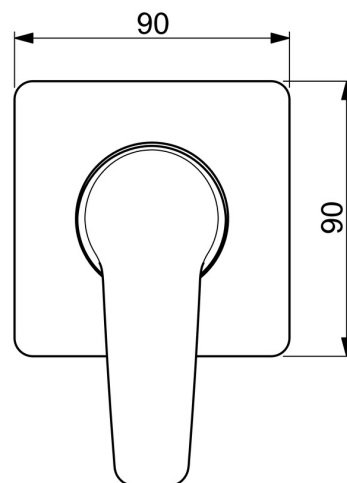

EAN: 4057304011658  
[static.hansa.com/50629993](https://static.hansa.com/50629993)

- Shower solutions
- Single-lever, Trim Kit
- Concealed wall mounting
- Chrome
- Single operating lever/handle, Hot/Cold symbols
- Square rosette

### Technical properties

Hot water supply	max. +80°C
Working pressure	1-10 bar

### SP50629993

	Name	Code
01	Lever	59914417
02	Cover sleeve	59912511
03	Cover plate, 90x90 mm	59914735
03	Cover plate, 110x130 mm	59914736