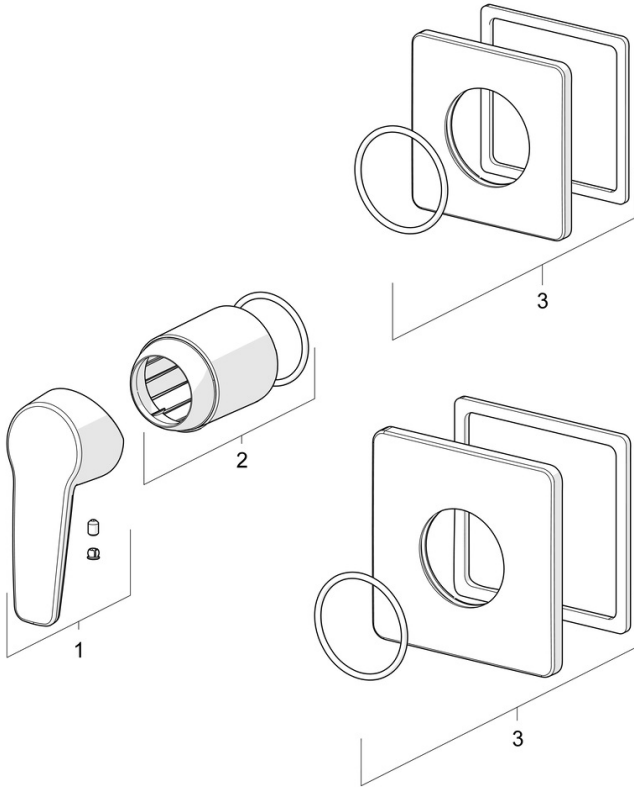

EAN: 4057304011658  
[static.hansa.com/50629993](https://static.hansa.com/50629993)

- Shower solutions
- Single-lever, Trim Kit
- Concealed wall mounting
- Chrome
- Single operating lever/handle, Hot/Cold symbols
- Square rosette

### SP50629993

	Name	Code
01	Lever	59914417
02	Cover sleeve	59912511
03	Cover plate, 90x90 mm	59914735
03	Cover plate, 110x130 mm	59914736