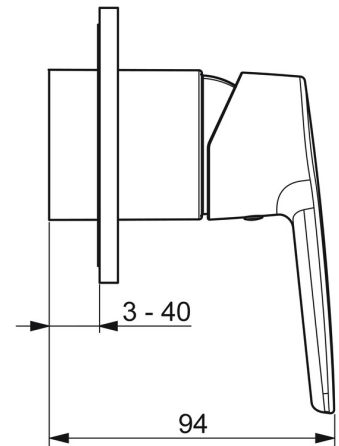

EAN: 4057304003837
static.hansa.com/50629093

- Shower solutions
- Single-lever, Trim Kit
- Concealed wall mounting
- Chrome
- Hot/Cold symbols, Single operating lever/handle
- Limitation option for maximum temperature and flow-rate
- Round rosette

Technical data

Technical properties

Hot water supply	max. +80°C
Working pressure	0.5-10 bar

Regulations

EN standard	EN 817
-------------	--------

Approvals and Declarations

Declaration of conformity	DoC
---------------------------	-----

Spare parts

SP50629093

	Name	Code
01	Lever	59914417
02	Cover sleeve	59912511