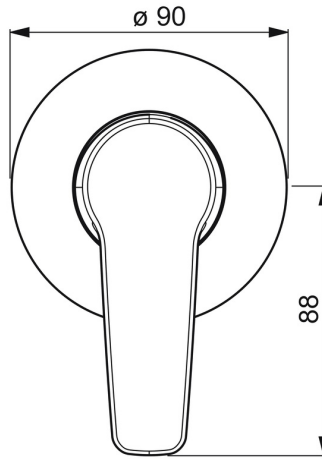

EAN: 4057304003837
static.hansa.com/50629093

- Shower solutions
- Single-lever, Trim Kit
- Concealed wall mounting
- Chrome
- Hot/Cold symbols, Single operating lever/handle
- Limitation option for maximum temperature and flow-rate
- Round rosette

Technical data

Technical properties

Hot water supply	max. +80°C
Working pressure	0.5-10 bar

Regulations

EN standard	EN 817
-------------	--------

Approvals and Declarations

Declaration of conformity	DoC
---------------------------	-----

Spare parts

SP50629093

	Name	Code
01	Lever	59914417
02	Cover sleeve	59912511