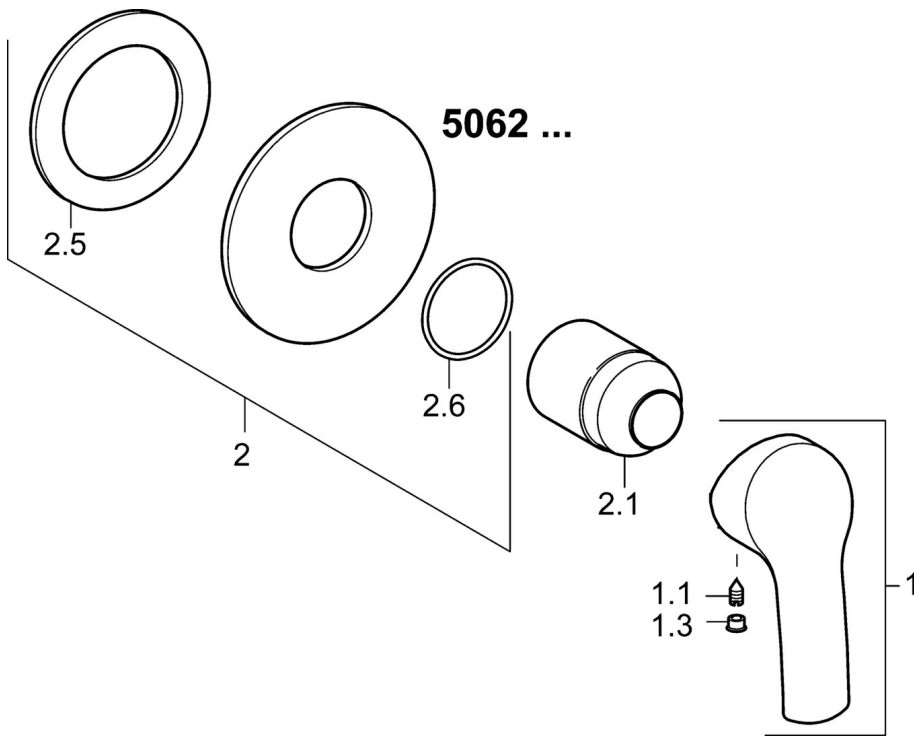

EAN: 4015474160491
static.hansa.com/50629073

- Shower solutions
- Single-lever, Trim Kit
- Concealed wall mounting
- Chrome
- Single operating lever/handle, Hot/Cold symbols
- Round rosette

Technical data

Technical properties

Hot water supply	max. +80°C
Working pressure	0.5-10 bar

Regulations

EN standard	EN 817
-------------	--------

Spare parts

SP50629073

	Name	Code
1	Lever	59914417
1.1	Screw, M5x8, SW2.5	59904755
1.3	Symbol plug Grey	59912112
2	Cover plate, d 90 mm	59914739
2.1	Cover sleeve	59912511
N.I.	Raising kit, 20 mm	59912589