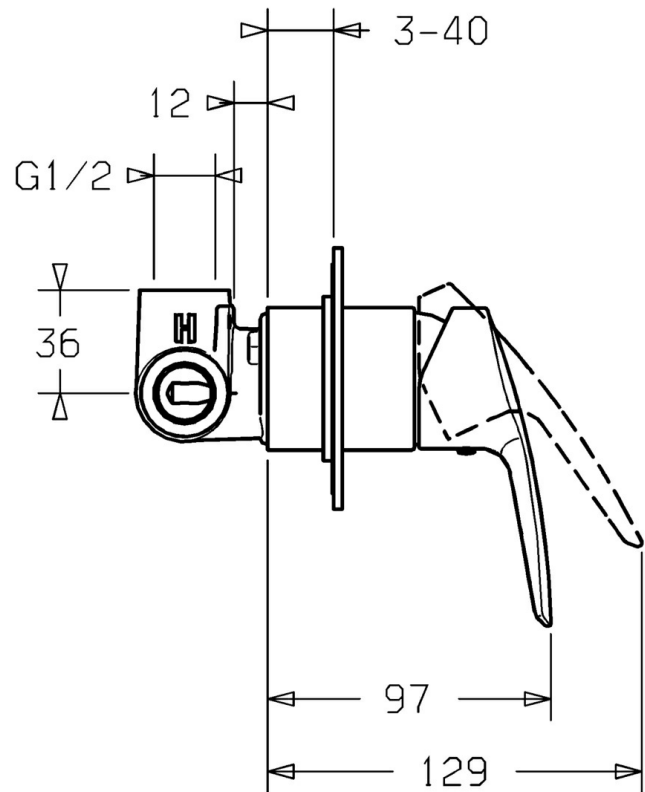

EAN: 4015474160491
static.hansa.com/50629073

- Shower solutions
- Single-lever, Trim Kit
- Concealed wall mounting
- Chrome
- Single operating lever/handle, Hot/Cold symbols
- Round rosette

Technical data

Technical properties

Hot water supply	max. +80°C
Working pressure	0.5-10 bar

Regulations

EN standard	EN 817
-------------	--------

Spare parts

SP50629073

	Name	Code
1	Lever	59914417
1.1	Screw, M5x8, SW2.5	59904755
1.3	Symbol plug Grey	59912112
2	Cover plate, d 90 mm	59914739
2.1	Cover sleeve	59912511
N.I.	Raising kit, 20 mm	59912589