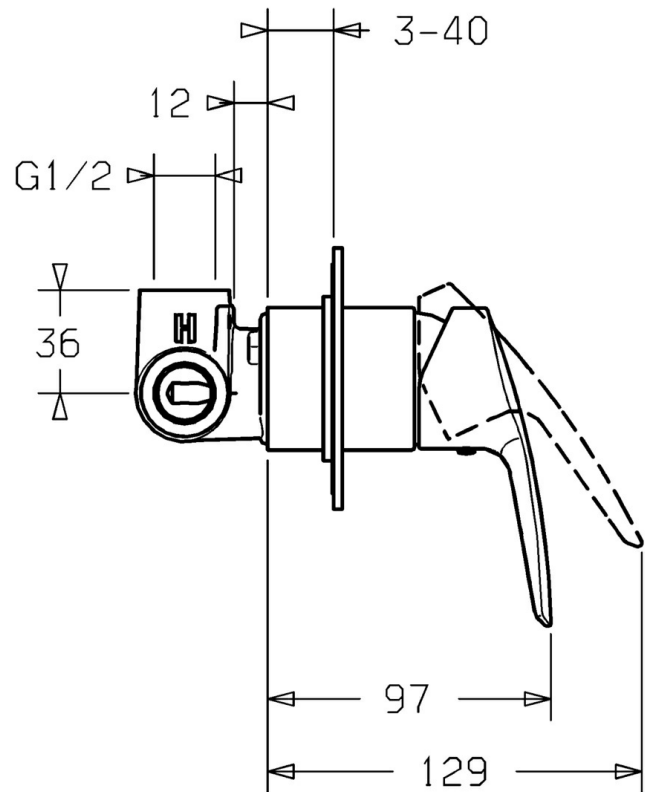

EAN: 4015474118003
static.hansa.com/50629003

- Shower solutions
- Single-lever, Trim Kit
- Concealed wall mounting
- Chrome
- Single operating lever/handle, Hot/Cold symbols
- Round rosette

Technical data

Technical properties

Hot water supply	max. +80°C
Working pressure	0.5-10 bar

Regulations

EN standard	EN 817
-------------	---------------

Spare parts

SP50629003

	Name	Code
1	Lever Discontinued	59951583
1.1	Screw, M5x8, SW2.5	59904755
1.3	Symbol plug Grey	59912112
2	Cover flange, d 90x43 mm Discontinued	59913110
2.1	Cover sleeve	59912116
N.I.	Raising kit, 20 mm	59912589