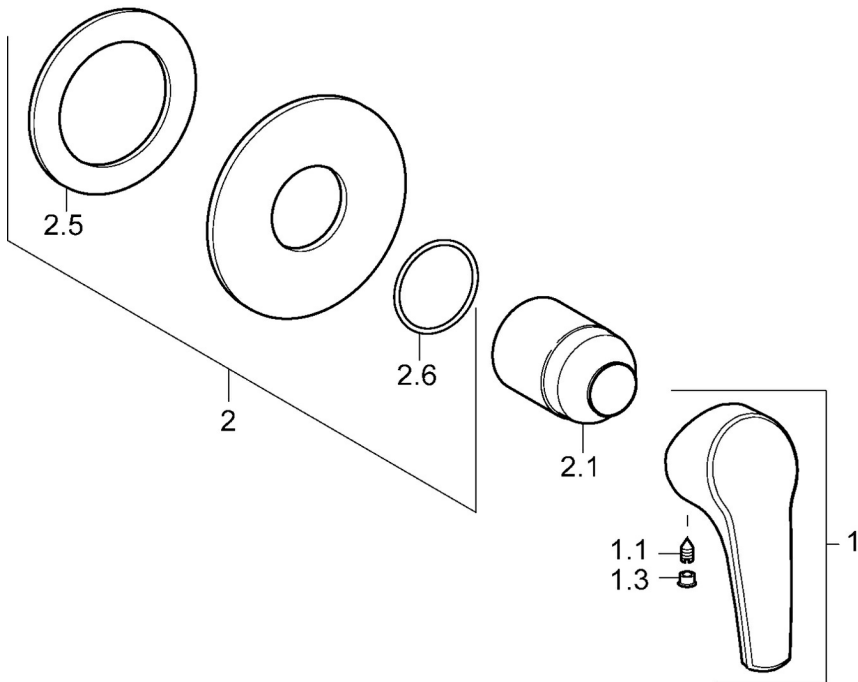

EAN: 4015474118003
static.hansa.com/50629003

- Shower solutions
- Single-lever, Trim Kit
- Concealed wall mounting
- Chrome
- Single operating lever/handle, Hot/Cold symbols
- Round rosette

Technical data

Technical properties

Hot water supply	max. +80°C
Working pressure	0.5-10 bar

Regulations

EN standard	EN 817
-------------	---------------

Spare parts

SP50629003

	Name	Code
1	Lever Discontinued	59951583
1.1	Screw, M5x8, SW2.5	59904755
1.3	Symbol plug Grey	59912112
2	Cover flange, d 90x43 mm Discontinued	59913110
2.1	Cover sleeve	59912116
N.I.	Raising kit, 20 mm	59912589