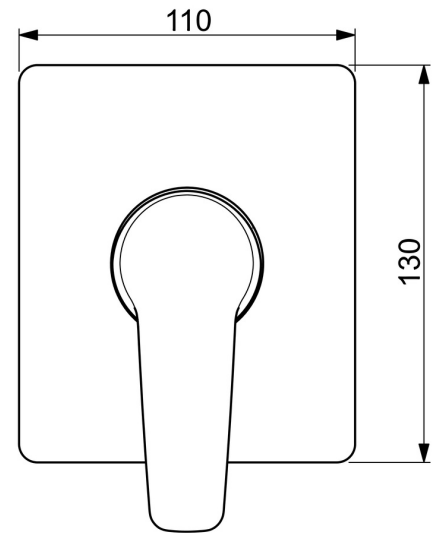

EAN: 4057304011665
static.hansa.com/50619193

- Shower solutions
- Single-lever, Trim Kit
- Concealed wall mounting
- Chrome
- Single operating lever/handle, Hot/Cold symbols
- Square rosette

Technical data

Technical properties

Hot water supply	max. +80°C
Working pressure	1-10 bar

Regulations

EN standard	EN 817
-------------	--------

Approvals and Declarations

Declaration of conformity	DoC
---------------------------	-----

Spare parts

SP50629993

	Name	Code
01	Lever	59914417
02	Cover sleeve	59912511
03	Cover plate, 90x90 mm	59914735
03	Cover plate, 110x130 mm	59914736