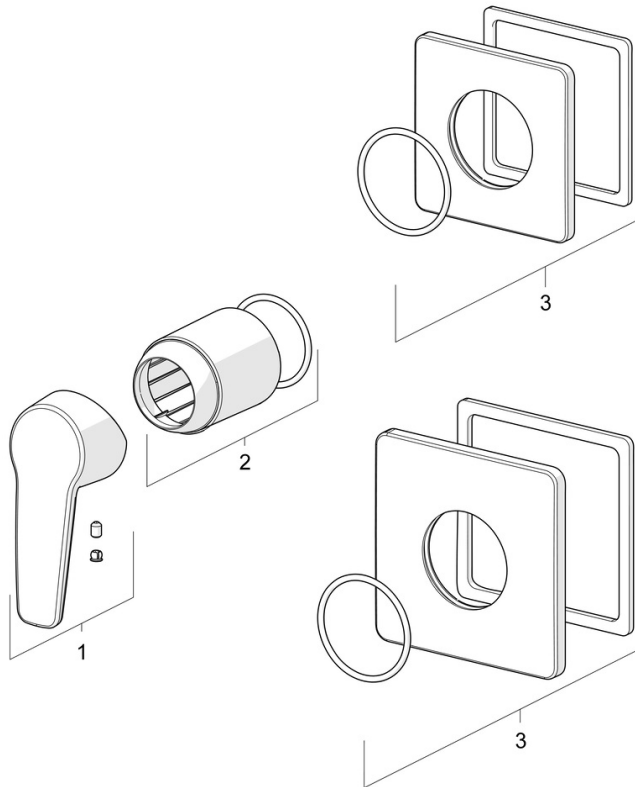

EAN: 4057304011665
static.hansa.com/50619193

- Shower solutions
- Single-lever, Trim Kit
- Concealed wall mounting
- Chrome
- Single operating lever/handle, Hot/Cold symbols
- Square rosette

Technical data

Technical properties

Hot water supply	max. +80°C
Working pressure	1-10 bar

Regulations

EN standard	EN 817
-------------	--------

Approvals and Declarations

Declaration of conformity	DoC
---------------------------	-----

Spare parts

SP50629993

	Name	Code
01	Lever	59914417
02	Cover sleeve	59912511
03	Cover plate, 90x90 mm	59914735
03	Cover plate, 110x130 mm	59914736