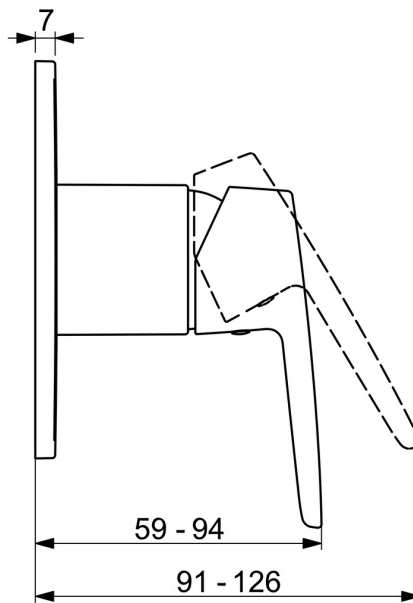

EAN: 4057304011665
static.hansa.com/50619193

- Shower solutions
- Single-lever, Trim Kit
- Concealed wall mounting
- Chrome
- Single operating lever/handle, Hot/Cold symbols
- Square rosette

Technical data

Technical properties

Hot water supply	max. +80°C
Working pressure	1-10 bar

Regulations

EN standard	EN 817
-------------	--------

Approvals and Declarations

Declaration of conformity	DoC
---------------------------	-----

Spare parts

SP50629993

	Name	Code
01	Lever	59914417
02	Cover sleeve	59912511
03	Cover plate, 90x90 mm	59914735
03	Cover plate, 110x130 mm	59914736