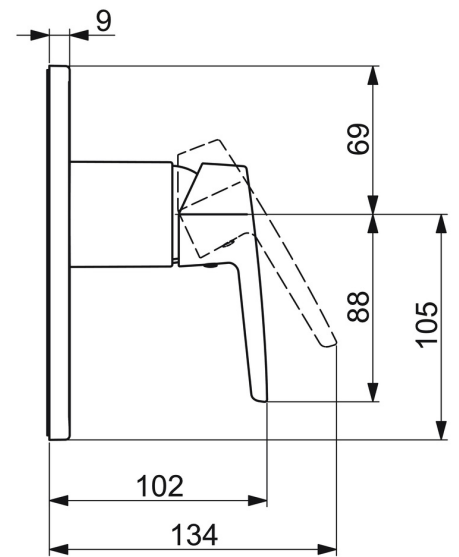

EAN: 4057304008597  
[static.hansa.com/50617183](http://static.hansa.com/50617183)

- Shower solutions
- Single-lever, Trim Kit
- Concealed wall mounting
- Chrome
- Single operating lever/handle, Hot/Cold symbols
- Square rosette

### Flow properties

---

Flow-rate at 3 bar **19.2 l/min**

### Technical properties

---

Hot water supply **max. +80°C**  
 Working pressure **0.5-10 bar**