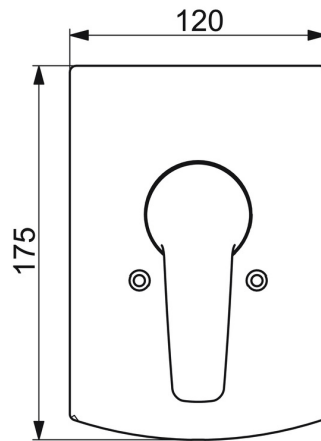

EAN: 4057304008597  
[static.hansa.com/50617183](http://static.hansa.com/50617183)

- Shower solutions
- Single-lever, Trim Kit
- Concealed wall mounting
- Chrome
- Single operating lever/handle, Hot/Cold symbols
- Square rosette

### Technical properties

---

Hot water supply **max. +80°C**  
 Working pressure **0.5-10 bar**