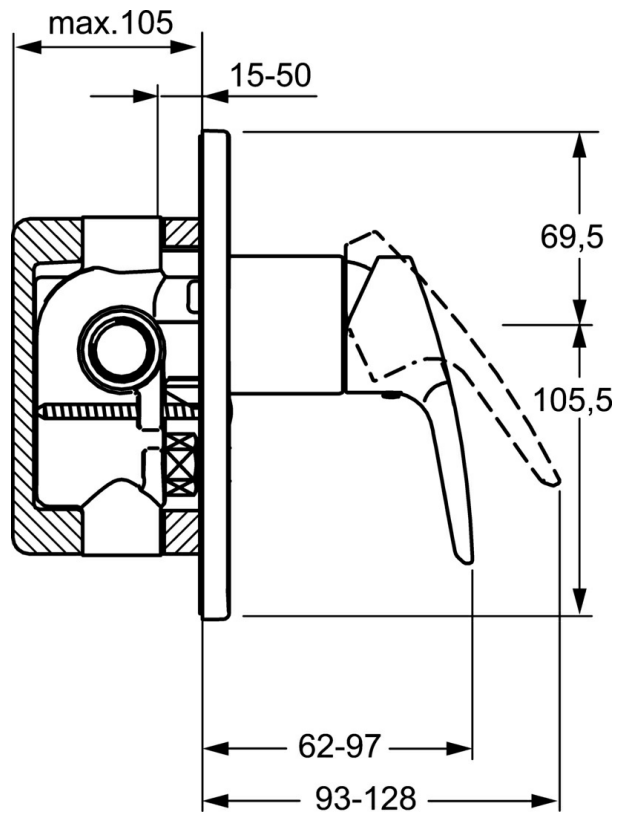

EAN: 4015474252721
static.hansa.com/50617173

- Shower solutions
- Single-lever, Trim Kit
- Concealed wall mounting
- Chrome
- Single operating lever/handle, Hot/Cold symbols
- Square rosette

Technical data

Flow properties

Flow-rate at 3 bar **19.2 l/min**

Technical properties

Hot water supply **max. +80°C**
Working pressure **0.5-10 bar**

Regulations

EN standard **EN 817**

Spare parts

SP50617173

	Name	Code
1	Lever	59914417
1.1	Screw, M5x8, SW2.5	59904755
1.3	Symbol plug Grey	59912112
2	Cover sleeve	59912511
2.1	O-ring, 41x3	59913215
7.1	Screw, M5x65	59904847
7.2	Cover plate	59912508
7.3	Sealing plates Discontinued	59912121
7.5	Gasket, 64.5x47x7 Discontinued	59912509