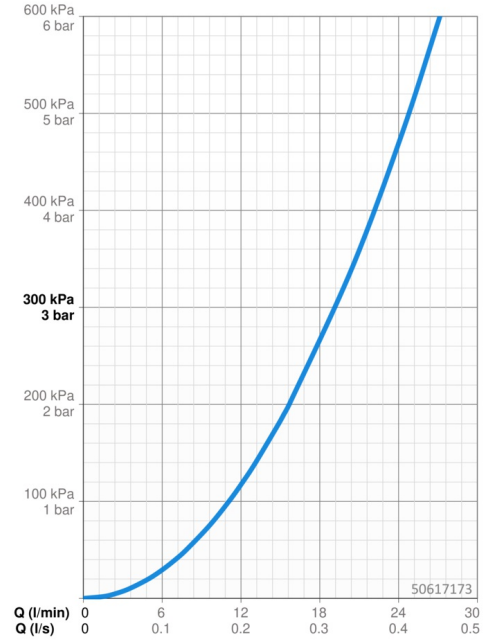

EAN: 4015474252721
static.hansa.com/50617173

- Shower solutions
- Single-lever, Trim Kit
- Concealed wall mounting
- Chrome
- Single operating lever/handle, Hot/Cold symbols
- Square rosette

Technical data

Flow properties

Flow-rate at 3 bar **19.2 l/min**

Technical properties

Hot water supply **max. +80°C**
Working pressure **0.5-10 bar**

Regulations

EN standard **EN 817**

Spare parts

SP50617173