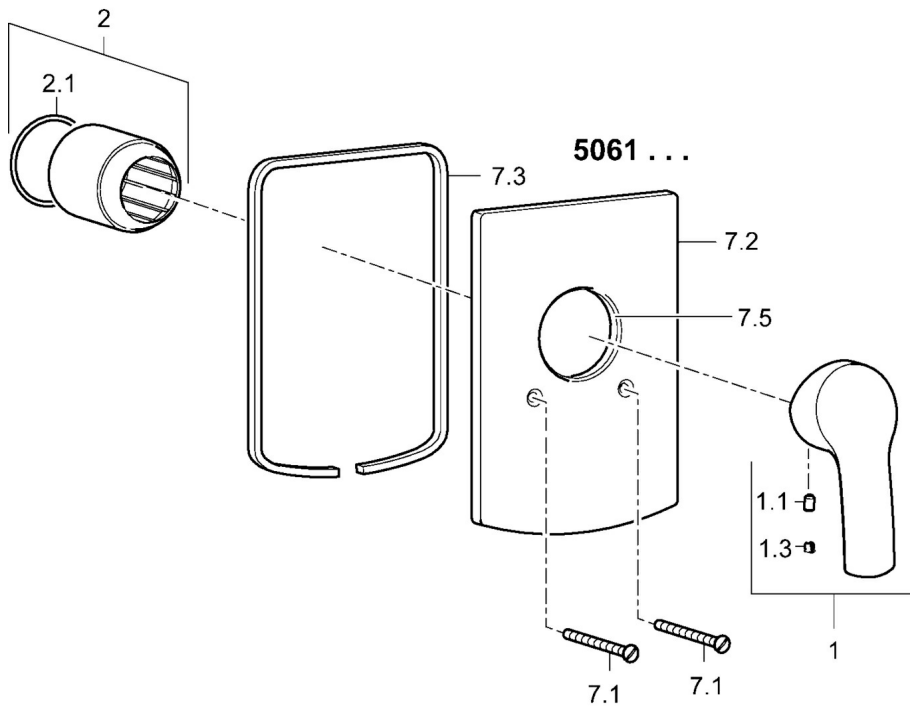

EAN: 4015474252721
static.hansa.com/50617173

- Shower solutions
- Single-lever, Trim Kit
- Concealed wall mounting
- Chrome
- Single operating lever/handle, Hot/Cold symbols
- Square rosette

Technical data

Flow properties

Flow-rate at 3 bar **19.2 l/min**

Technical properties

Hot water supply **max. +80°C**
Working pressure **0.5-10 bar**

Regulations

EN standard **EN 817**

Spare parts

SP50617173

	Name	Code
1	Lever	59914417
1.1	Screw, M5x8, SW2.5	59904755
1.3	Symbol plug Grey	59912112
2	Cover sleeve	59912511
2.1	O-ring, 41x3	59913215
7.1	Screw, M5x65	59904847
7.2	Cover plate	59912508
7.3	Sealing plates Discontinued	59912121
7.5	Gasket, 64.5x47x7 Discontinued	59912509