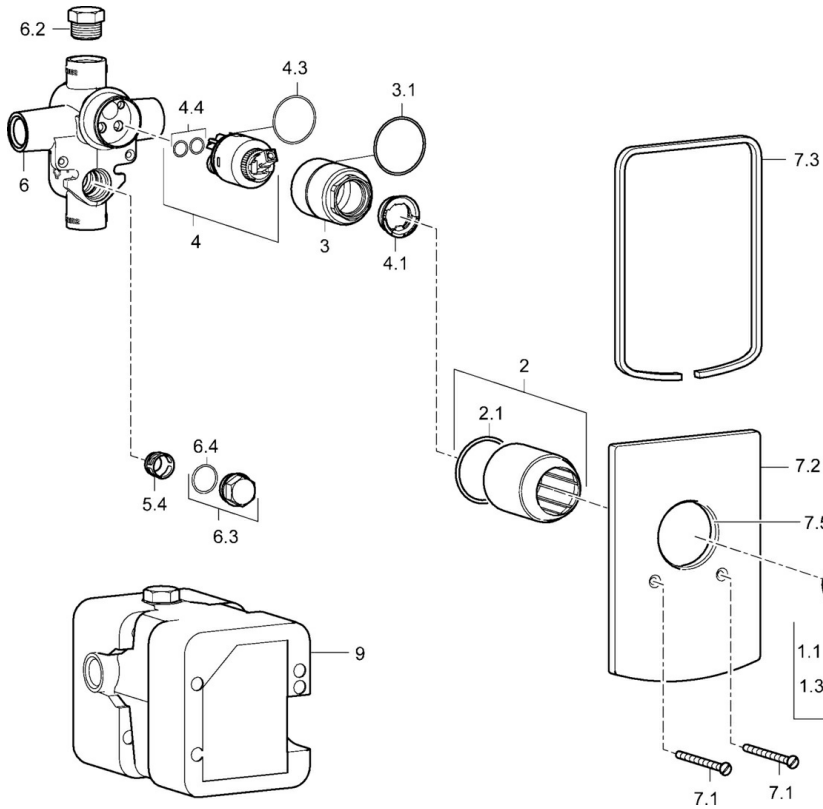

EAN: 4015474160484
static.hansa.com/50610173

- Shower solutions
- Single-lever, Trim Kit
- Concealed wall mounting
- Chrome
- Single operating lever/handle, Hot/Cold symbols
- Square rosette

Technical data

Technical properties

Hot water supply	max. +80°C
Working pressure	0.5-10 bar

Regulations

EN standard	EN 817
-------------	---------------

Spare parts

SP50610173

	Name	Code
1	Lever	59914417
1.1	Screw, M5x8, SW2.5	59904755
1.3	Symbol plug Grey	59912112
2	Cover sleeve	59912511
2.1	O-ring, 41x3	59913215
3	Screw sleeve, M38x1	59912115
4	Cartridge, 3.5 Classic	59913075
4	Cartridge, 3.5 Eco	59912324
4.1	Temperature adjustment limiter	59912325
4.3	O-ring, d 28.24x2.62 Discontinued	59912590
4.4	O-ring, d 10.10x1.60 Discontinued	59905072
5.4	Seat	59912229
6.2	Plug, G1/2	59905013
6.3	Plug Discontinued	59905012
6.4	O-ring, d 18x2	59901422
7.1	Screw, M5x65	59904847
7.2	Cover plate	59912508
7.3	Sealing plates Discontinued	59912121
7.5	Gasket, 64.5x47x7 Discontinued	59912509
9	Installation box Discontinued	59904857
N.I.	Key, SW30/34	59912108
N.I.	Raising kit, 20 mm	59912589