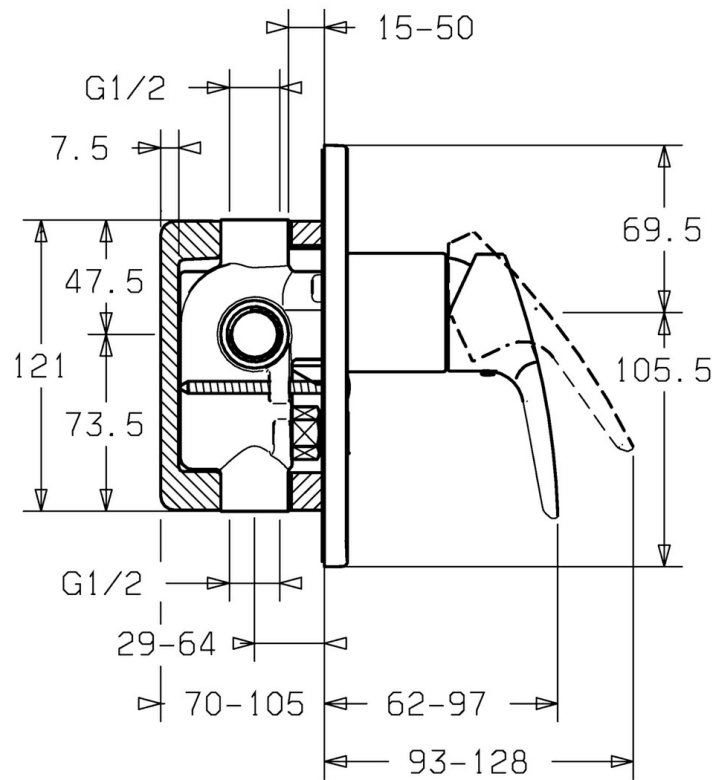

EAN: 4015474160484
static.hansa.com/50610173

- Shower solutions
- Single-lever, Trim Kit
- Concealed wall mounting
- Chrome
- Single operating lever/handle, Hot/Cold symbols
- Square rosette

Technical data

Technical properties

Hot water supply	max. +80°C
Working pressure	0.5-10 bar

Regulations

EN standard	EN 817
-------------	---------------

Spare parts

SP50610173

	Name	Code
1	Lever	59914417
1.1	Screw, M5x8, SW2.5	59904755
1.3	Symbol plug Grey	59912112
2	Cover sleeve	59912511
2.1	O-ring, 41x3	59913215
3	Screw sleeve, M38x1	59912115
4	Cartridge, 3.5 Classic	59913075
4	Cartridge, 3.5 Eco	59912324
4.1	Temperature adjustment limiter	59912325
4.3	O-ring, d 28.24x2.62 Discontinued	59912590
4.4	O-ring, d 10.10x1.60 Discontinued	59905072
5.4	Seat	59912229
6.2	Plug, G1/2	59905013
6.3	Plug Discontinued	59905012
6.4	O-ring, d 18x2	59901422
7.1	Screw, M5x65	59904847
7.2	Cover plate	59912508
7.3	Sealing plates Discontinued	59912121
7.5	Gasket, 64.5x47x7 Discontinued	59912509
9	Installation box Discontinued	59904857
N.I.	Key, SW30/34	59912108
N.I.	Raising kit, 20 mm	59912589