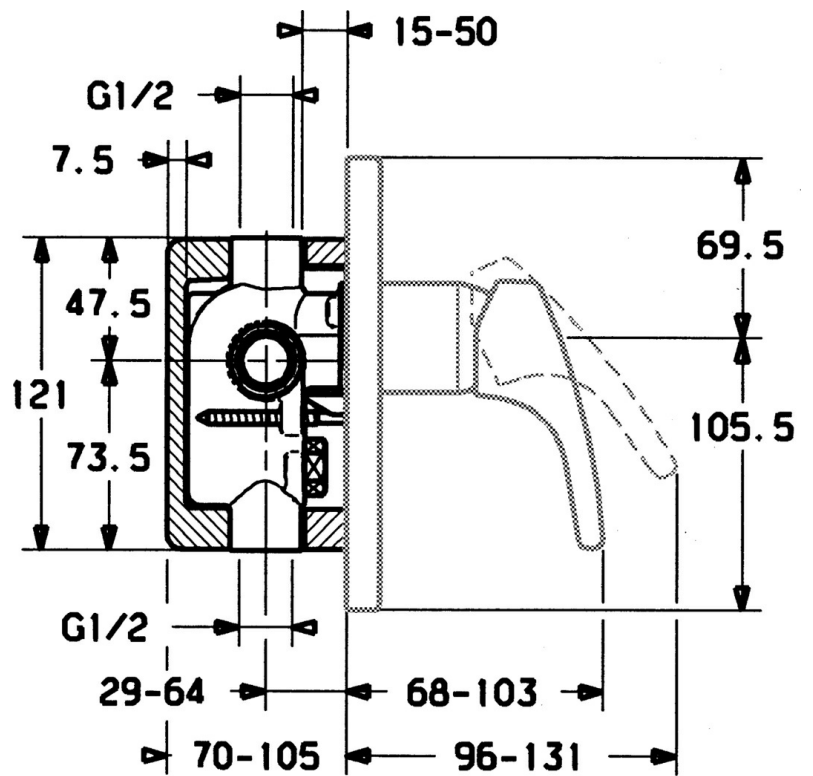

EAN: 4015474038769
static.hansa.com/50610103

- Shower solutions
- Single-lever, Trim Kit
- Concealed wall mounting
- Chrome
- Single operating lever/handle, Hot/Cold symbols
- Square rosette

Technical data

Technical properties

Hot water supply	max. +80°C
Working pressure	0.5-10 bar

Regulations

EN standard	EN 817
-------------	--------

Spare parts

SP50610103

	Name	Code
1	Lever Discontinued	59951583
1.1	Screw, M5x8, SW2.5	59904755
1.3	Symbol plug Grey	59912112
2	Cover sleeve	59912116
3	Screw sleeve, M38x1	59912115
4	Cartridge, 3.5 Eco	59912324
4.1	Temperature adjustment limiter	59912325
4.3	O-ring, d 28.24x2.62 Discontinued	59912590
4.4	O-ring, d 10.10x1.60 Discontinued	59905072
6.2	Plug, G1/2	59905013
6.3	Plug Discontinued	59905012
6.4	O-ring, d 18x2	59901422
7.1	Screw, M5x65	59904847
7.2	Cover flange Discontinued	59912120
7.3	Sealing plates Discontinued	59912121
N.I.	Key, SW30/34	59912108
N.I.	Raising kit, 20 mm	59912589