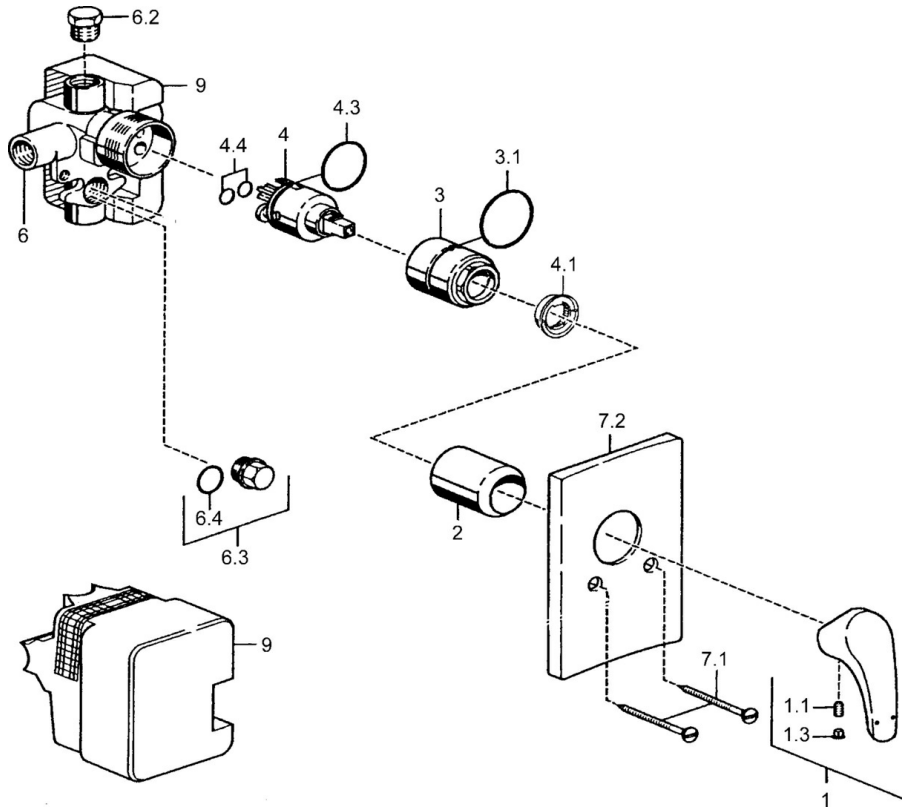

EAN: 4015474038769
static.hansa.com/50610103

- Shower solutions
- Single-lever, Trim Kit
- Concealed wall mounting
- Chrome
- Single operating lever/handle, Hot/Cold symbols
- Square rosette

Technical data

Technical properties

Hot water supply	max. +80°C
Working pressure	0.5-10 bar

Regulations

EN standard	EN 817
-------------	--------

Spare parts

SP50610103

	Name	Code
1	Lever Discontinued	59951583
1.1	Screw, M5x8, SW2.5	59904755
1.3	Symbol plug Grey	59912112
2	Cover sleeve	59912116
3	Screw sleeve, M38x1	59912115
4	Cartridge, 3.5 Eco	59912324
4.1	Temperature adjustment limiter	59912325
4.3	O-ring, d 28.24x2.62 Discontinued	59912590
4.4	O-ring, d 10.10x1.60 Discontinued	59905072
6.2	Plug, G1/2	59905013
6.3	Plug Discontinued	59905012
6.4	O-ring, d 18x2	59901422
7.1	Screw, M5x65	59904847
7.2	Cover flange Discontinued	59912120
7.3	Sealing plates Discontinued	59912121
N.I.	Key, SW30/34	59912108
N.I.	Raising kit, 20 mm	59912589