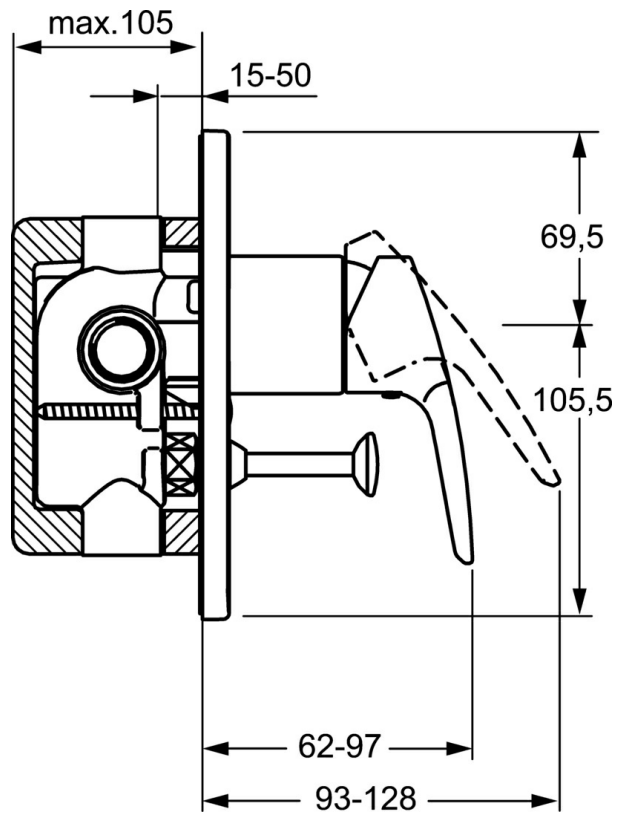

EAN: 4015474252714  
[static.hansa.com/50607173](http://static.hansa.com/50607173)

- Bathtub & Shower
- Single-lever, Trim Kit
- Concealed wall mounting
- Chrome
- Single operating lever/handle, Hot/Cold symbols
- Pull operated diverter, Automatic reset
- Square rosette

## Technical data

### Technical properties

Hot water supply	<b>max. +80°C</b>
Working pressure	<b>0.5-10 bar</b>

### SP50607173

	Name	Code
1	Lever	59914417
1.1	Screw, M5x8, SW2.5	59904755
1.3	Symbol plug Grey	59912112
2	Cover sleeve	59912511
2.1	O-ring, 41x3	59913215
5	Diverter	59910900
5.2	O-ring, d 4x1	59902331
5.3	Sealing kit	59904791
7	Cover flange	59912507
7.1	Screw, M5x65	59904847
7.3	Sealing plates Discontinued	59912121
7.4	Flow limiting cap	59904846
7.5	Gasket, 64.5x47x7 Discontinued	59912509