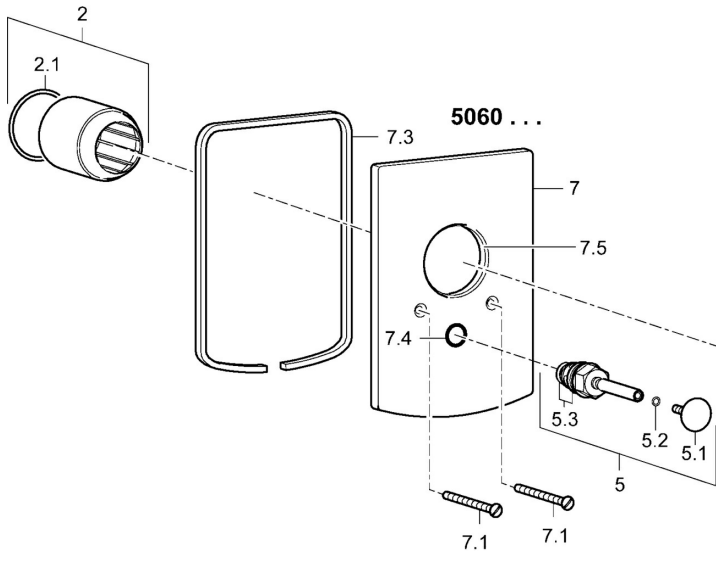

EAN: 4015474252714  
[static.hansa.com/50607173](http://static.hansa.com/50607173)

- Bathtub & Shower
- Single-lever, Trim Kit
- Concealed wall mounting
- Chrome
- Single operating lever/handle, Hot/Cold symbols
- Pull operated diverter, Automatic reset
- Square rosette

## Technical data

### Technical properties

Hot water supply	<b>max. +80°C</b>
Working pressure	<b>0.5-10 bar</b>

### SP50607173

	Name	Code
1	Lever	59914417
1.1	Screw, M5x8, SW2.5	59904755
1.3	Symbol plug Grey	59912112
2	Cover sleeve	59912511
2.1	O-ring, 41x3	59913215
5	Diverter	59910900
5.2	O-ring, d 4x1	59902331
5.3	Sealing kit	59904791
7	Cover flange	59912507
7.1	Screw, M5x65	59904847
7.3	Sealing plates Discontinued	59912121
7.4	Flow limiting cap	59904846
7.5	Gasket, 64.5x47x7 Discontinued	59912509