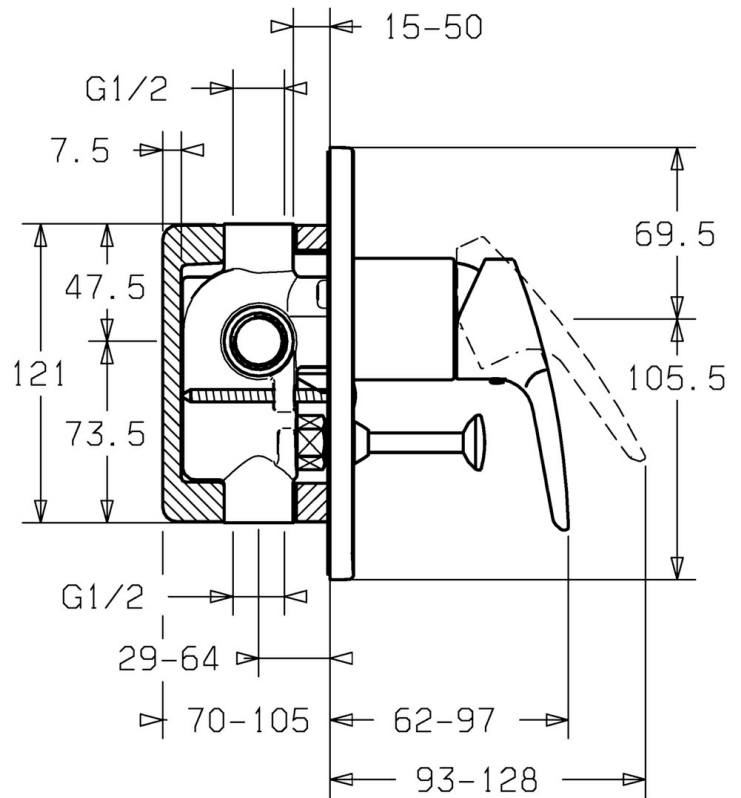

EAN: 4015474160477
static.hansa.com/50600173

- Bathtub & Shower
- Single-lever, Trim Kit
- Concealed wall mounting
- Chrome
- Single operating lever/handle, Hot/Cold symbols
- Square rosette

Technical data

Technical properties

Hot water supply	max. +80°C
Working pressure	0.5-10 bar

Regulations

EN standard	EN 817
-------------	---------------

Spare parts

SP50600173

	Name	Code
1	Lever	59914417
1.1	Screw, M5x8, SW2.5	59904755
1.3	Symbol plug Grey	59912112
2	Cover sleeve	59912511
2.1	O-ring, 41x3	59913215
3	Screw sleeve, M38x1	59912115
4	Cartridge, 3.5 Classic	59913075
4	Cartridge, 3.5 Eco	59912324
4.1	Temperature adjustment limiter	59912325
4.3	O-ring, d 28.24x2.62 Discontinued	59912590
4.4	O-ring, d 10.10x1.60 Discontinued	59905072
5	Diverter	59910900
5.2	O-ring, d 4x1	59902331
5.3	Sealing kit	59904791
5.4	Seat	59912229
6.2	Plug, G1/2	59905013
6.3	Plug Discontinued	59905012
6.4	O-ring, d 18x2	59901422
7	Cover flange	59912507
7.1	Screw, M5x65	59904847
7.3	Sealing plates Discontinued	59912121
7.4	Flow limiting cap	59904846
7.5	Gasket, 64.5x47x7 Discontinued	59912509
9	Installation box Discontinued	59904857
N.I.	Raising kit, 20 mm	59912589
N.I.	Key, SW30/34	59912108