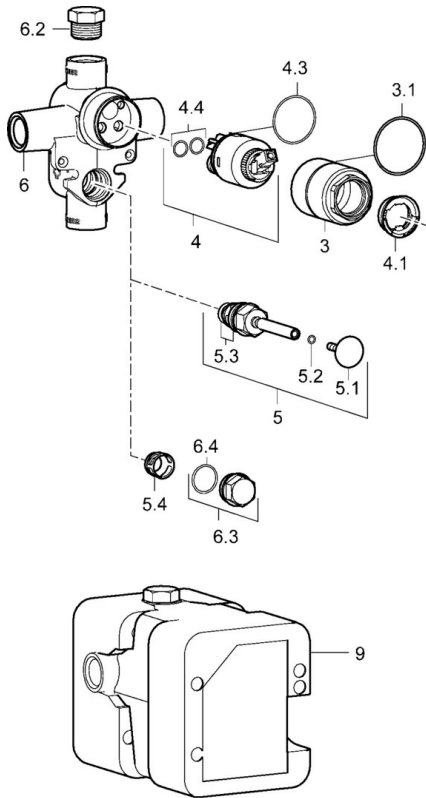

EAN: 4015474160477
static.hansa.com/50600173

- Bathtub & Shower
- Single-lever, Trim Kit
- Concealed wall mounting
- Chrome
- Single operating lever/handle, Hot/Cold symbols
- Square rosette

Technical data

Technical properties

Hot water supply	max. +80°C
Working pressure	0.5-10 bar

Regulations

EN standard	EN 817
-------------	---------------

Spare parts

SP50600173

	Name	Code
1	Lever	59914417
1.1	Screw, M5x8, SW2.5	59904755
1.3	Symbol plug Grey	59912112
2	Cover sleeve	59912511
2.1	O-ring, 41x3	59913215
3	Screw sleeve, M38x1	59912115
4	Cartridge, 3.5 Classic	59913075
4	Cartridge, 3.5 Eco	59912324
4.1	Temperature adjustment limiter	59912325
4.3	O-ring, d 28.24x2.62 Discontinued	59912590
4.4	O-ring, d 10.10x1.60 Discontinued	59905072
5	Diverter	59910900
5.2	O-ring, d 4x1	59902331
5.3	Sealing kit	59904791
5.4	Seat	59912229
6.2	Plug, G1/2	59905013
6.3	Plug Discontinued	59905012
6.4	O-ring, d 18x2	59901422
7	Cover flange	59912507
7.1	Screw, M5x65	59904847
7.3	Sealing plates Discontinued	59912121
7.4	Flow limiting cap	59904846
7.5	Gasket, 64.5x47x7 Discontinued	59912509
9	Installation box Discontinued	59904857
N.I.	Raising kit, 20 mm	59912589
N.I.	Key, SW30/34	59912108