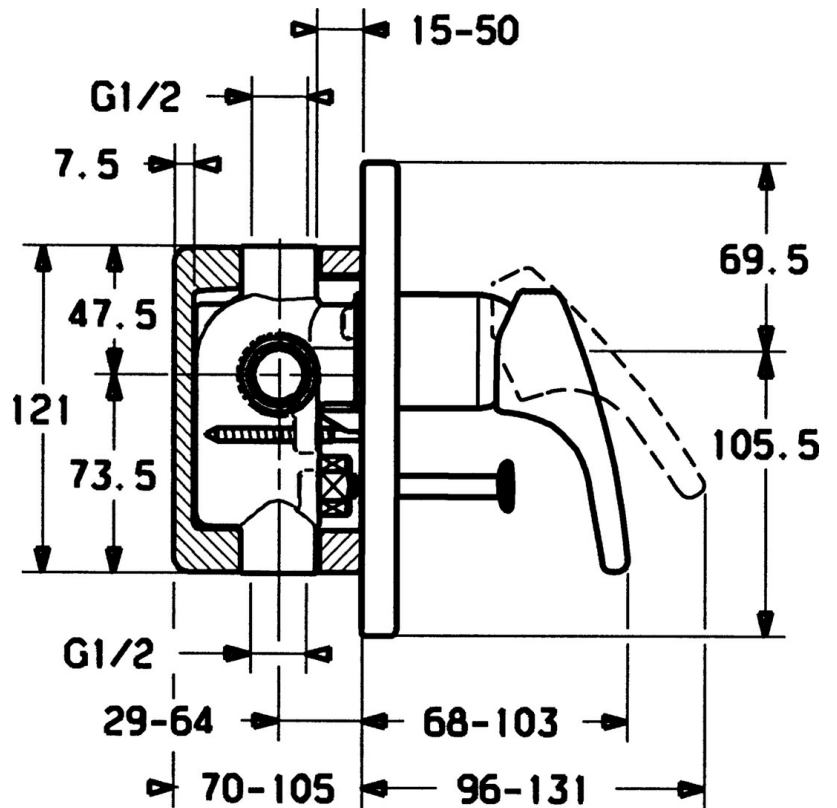

EAN: 4015474038752  
[static.hansa.com/50600103](http://static.hansa.com/50600103)

- Bathtub & Shower
- Single-lever, Trim Kit
- Concealed wall mounting
- Chrome
- Single operating lever/handle, Hot/Cold symbols
- Silencer(s)
- Square rosette

## Technical data

### Technical properties

Hot water supply	max. +80°C
Working pressure	0.5-10 bar

### SP50600103

	Name	Code
1	Lever Discontinued	59951583
1.1	Screw, M5x8, SW2.5	59904755
1.3	Symbol plug Grey	59912112
2	Cover sleeve	59912116
3	Screw sleeve, M38x1	59912115
4	Cartridge, 3.5 Eco	59912324
4.1	Temperature adjustment limiter	59912325
4.3	O-ring, d 28.24x2.62 Discontinued	59912590
4.4	O-ring, d 10.10x1.60 Discontinued	59905072
5	Diverter	59910900
5.1	Push button	59904828
5.3	Sealing kit	59904791
6.2	Plug, G1/2	59905013
6.3	Plug Discontinued	59905012
6.4	O-ring, d 18x2	59901422
7	Cover flange Discontinued	59912119
7.1	Screw, M5x65	59904847
7.3	Sealing plates Discontinued	59912121
7.4	Flow limiting cap	59904846
N.I.	Raising kit, 20 mm	59912589
N.I.	Key, SW30/34	59912108