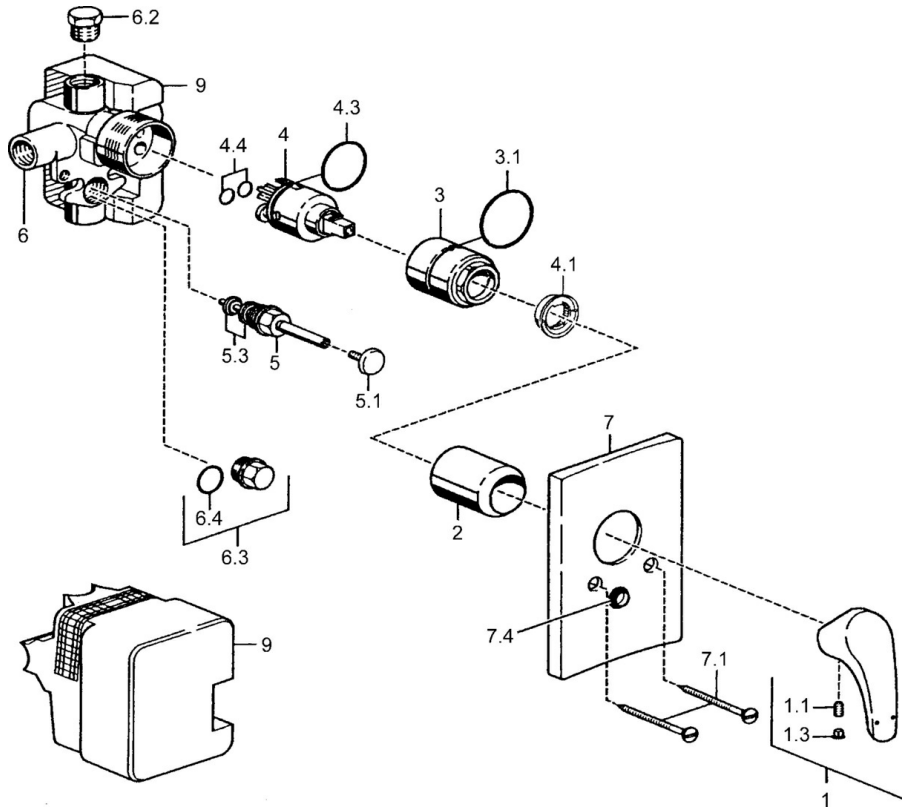

EAN: 4015474038752  
[static.hansa.com/50600103](http://static.hansa.com/50600103)

- Bathtub & Shower
- Single-lever, Trim Kit
- Concealed wall mounting
- Chrome
- Single operating lever/handle, Hot/Cold symbols
- Silencer(s)
- Square rosette

## Technical data

### Technical properties

Hot water supply	max. +80°C
Working pressure	0.5-10 bar

### SP50600103

	Name	Code
1	Lever Discontinued	59951583
1.1	Screw, M5x8, SW2.5	59904755
1.3	Symbol plug Grey	59912112
2	Cover sleeve	59912116
3	Screw sleeve, M38x1	59912115
4	Cartridge, 3.5 Eco	59912324
4.1	Temperature adjustment limiter	59912325
4.3	O-ring, d 28.24x2.62 Discontinued	59912590
4.4	O-ring, d 10.10x1.60 Discontinued	59905072
5	Diverter	59910900
5.1	Push button	59904828
5.3	Sealing kit	59904791
6.2	Plug, G1/2	59905013
6.3	Plug Discontinued	59905012
6.4	O-ring, d 18x2	59901422
7	Cover flange Discontinued	59912119
7.1	Screw, M5x65	59904847
7.3	Sealing plates Discontinued	59912121
7.4	Flow limiting cap	59904846
N.I.	Raising kit, 20 mm	59912589
N.I.	Key, SW30/34	59912108