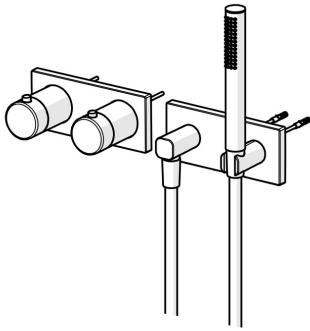

EAN: 4057304006876
static.hansa.com/50459501

- Shower solutions
- Thermostatic, Trim Kit
- Concealed wall mounting
- Chrome
- Temperature control handle, Flow control handle
- Integrated into flow control handle
- Normal - Even and soft water stream
- Safety stop against scalding at 38°C
- Thermostatic cartridge for automatic temperature control, Non-return valve(s)
- Square rosette
- 1 spray function

Technical data

Technical properties

DN-size (nominal dimension)	DN 15
Hot water supply	max. +80°C
Working pressure	1-10 bar
Backflow prevention (EN1717)	EB

Regulations

EN standard	EN 1111
-------------	----------------