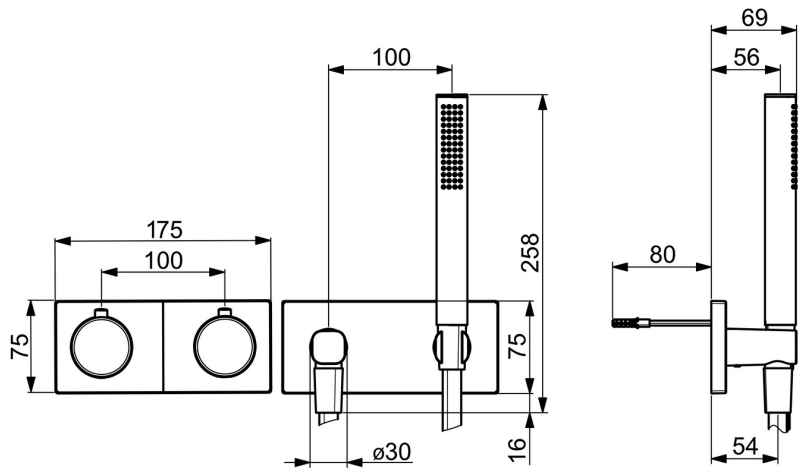

EAN: 4057304006876
static.hansa.com/50459501

- Shower solutions
- Thermostatic, Trim Kit
- Concealed wall mounting
- Chrome
- Temperature control handle, Flow control handle
- Integrated into flow control handle
- Normal - Even and soft water stream
- Safety stop against scalding at 38°C
- Thermostatic cartridge for automatic temperature control, Non-return valve(s)
- Square rosette
- 1 spray function

Technical data

Technical properties

DN-size (nominal dimension)	DN 15
Hot water supply	max. +80°C
Working pressure	1-10 bar
Backflow prevention (EN1717)	EB

Regulations

EN standard	EN 1111
-------------	----------------