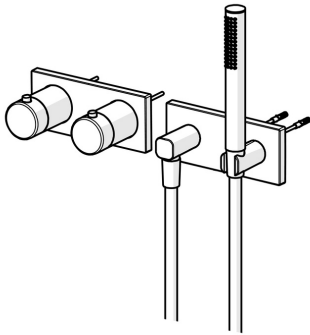

EAN: 4057304006869  
[static.hansa.com/50449501](https://static.hansa.com/50449501)

- Shower solutions
- Thermostatic, Trim Kit
- Concealed wall mounting
- Chrome
- Temperature control handle, Flow control handle
- Normal - Even and soft water stream
- Safety stop against scalding at 38°C
- Thermostatic cartridge for automatic temperature control, Non-return valve(s)
- Square rosette
- 1 spray function

### Technical properties

DN-size (nominal dimension)	<b>DN 15</b>
Hot water supply	<b>max. +80°C</b>
Working pressure	<b>1-10 bar</b>
Backflow prevention (EN1717)	<b>EB</b>