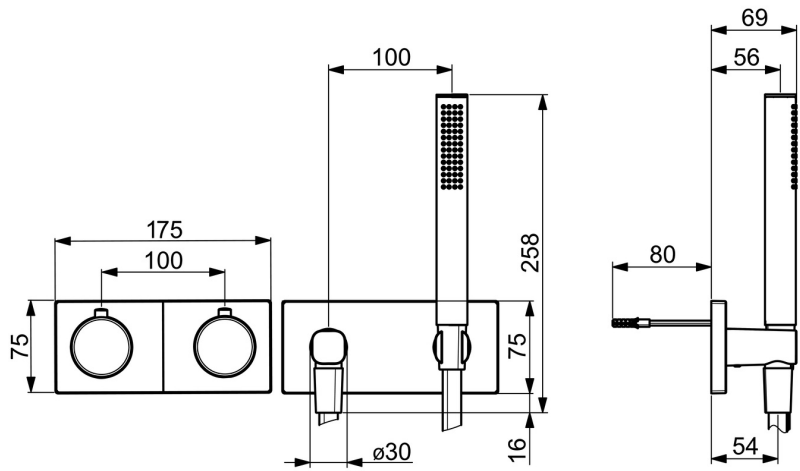

EAN: 4057304006869  
[static.hansa.com/50449501](https://static.hansa.com/50449501)

- Shower solutions
- Thermostatic, Trim Kit
- Concealed wall mounting
- Chrome
- Temperature control handle, Flow control handle
- Normal - Even and soft water stream
- Safety stop against scalding at 38°C
- Thermostatic cartridge for automatic temperature control, Non-return valve(s)
- Square rosette
- 1 spray function

## Technical data

### Technical properties

DN-size (nominal dimension)	<b>DN 15</b>
Hot water supply	<b>max. +80°C</b>
Working pressure	<b>1-10 bar</b>
Backflow prevention (EN1717)	<b>EB</b>