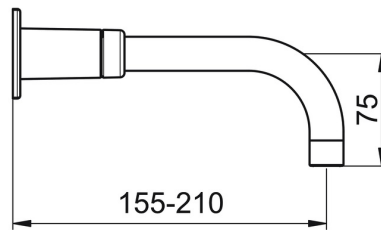

EAN: 4057304006852
static.hansa.com/50432101

- Washbasin
- Trim Kit, Two-grip
- Concealed wall mounting
- Chrome
- Fixed spout
- PCA® - constant flow rate regardless of pressure variations
- Cross shape, Two operating levers/handles
- Ceramic head part for flow control
- Flexible length / can be shortened
- Square rosette

Technical data

Flow properties

Flow-rate at 3 bar (with flow controller) **6.0 l/min**

Technical properties

DN-size (nominal dimension) **DN15**
 Hot water supply **max. +80°C**
 Working pressure **1-10 bar**
 Projection **155 - 210 mm**
 Material **Brass**

Regulations

EN standard **EN 200**

Approvals and Declarations

Declaration of conformity **DoC**

Spare parts

SP50432101

	Name	Code
01	Spout Discontinued	59914618
02	Aerator, M22x1 STD HC PCA, 6 l/min	59914428
03	Cover flange Discontinued	59914611
04	Connection nipple, M15x1,5xG1/2, SW 8	59913241