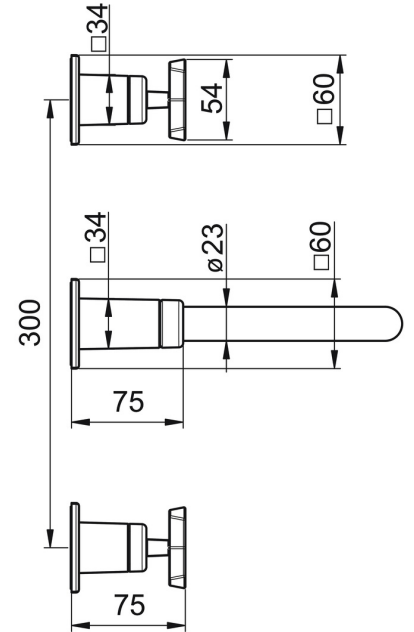

EAN: 4057304006852
static.hansa.com/50432101

- Washbasin
- Trim Kit, Two-grip
- Concealed wall mounting
- Chrome
- Fixed spout
- PCA® - constant flow rate regardless of pressure variations
- Cross shape, Two operating levers/handles
- Ceramic head part for flow control
- Flexible length / can be shortened
- Square rosette

Technical data

Flow properties

Flow-rate at 3 bar (with flow controller) **6.0 l/min**

Technical properties

DN-size (nominal dimension) **DN15**
 Hot water supply **max. +80°C**
 Working pressure **1-10 bar**
 Projection **155 - 210 mm**
 Material **Brass**

Regulations

EN standard **EN 200**

Approvals and Declarations

Declaration of conformity **DoC**

Spare parts

SP50432101

	Name	Code
01	Spout Discontinued	59914618
02	Aerator, M22x1 STD HC PCA, 6 l/min	59914428
03	Cover flange Discontinued	59914611
04	Connection nipple, M15x1,5xG1/2, SW 8	59913241