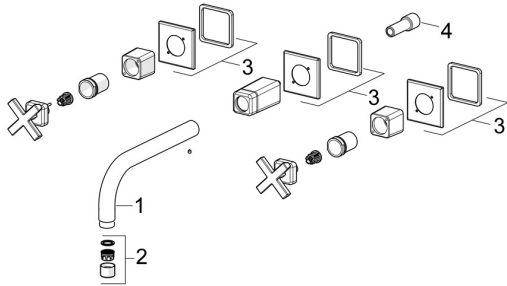

EAN: 4057304006852
static.hansa.com/50432101

- Washbasin
- Trim Kit, Two-grip
- Concealed wall mounting
- Chrome
- Fixed spout
- PCA® - constant flow rate regardless of pressure variations
- Cross shape, Two operating levers/handles
- Ceramic head part for flow control
- Flexible length / can be shortened
- Square rosette

Technical data

Flow properties

Flow-rate at 3 bar (with flow controller) **6.0 l/min**

Technical properties

DN-size (nominal dimension) **DN15**
 Hot water supply **max. +80°C**
 Working pressure **1-10 bar**
 Projection **155 - 210 mm**
 Material **Brass**

Regulations

EN standard **EN 200**

Approvals and Declarations

Declaration of conformity **DoC**

Spare parts

SP50432101

	Name	Code
01	Spout Discontinued	59914618
02	Aerator, M22x1 STD HC PCA, 6 l/min	59914428
03	Cover flange Discontinued	59914611
04	Connection nipple, M15x1,5xG1/2, SW 8	59913241