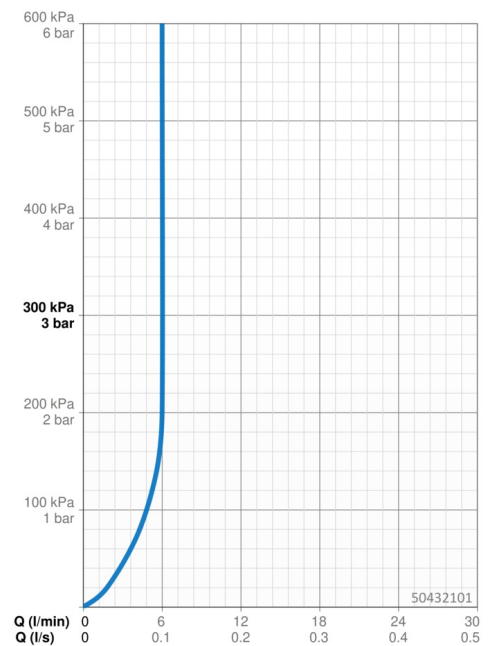

Approvals and Declarations

Declaration of conformity **DoC**