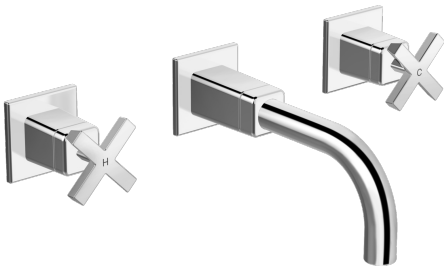

EAN: 4057304006852
static.hansa.com/50432101

- Washbasin
- Trim Kit, Two-grip
- Concealed wall mounting
- Chrome
- Fixed spout
- PCA® - constant flow rate regardless of pressure variations
- Cross shape, Two operating levers/handles
- Ceramic head part for flow control
- Flexible length / can be shortened
- Square rosette

Technical data

Flow properties

Flow-rate at 3 bar (with flow controller) **6.0 l/min**

Technical properties

DN-size (nominal dimension) **DN15**
 Hot water supply **max. +80°C**
 Working pressure **1-10 bar**
 Projection **155 - 210 mm**
 Material **Brass**

Regulations

EN standard **EN 200**

Approvals and Declarations

Declaration of conformity **DoC**

Spare parts

SP50432101

	Name	Code
01	Spout Discontinued	59914618
02	Aerator, M22x1 STD HC PCA, 6 l/min	59914428
03	Cover flange Discontinued	59914611
04	Connection nipple, M15x1,5xG1/2, SW 8	59913241