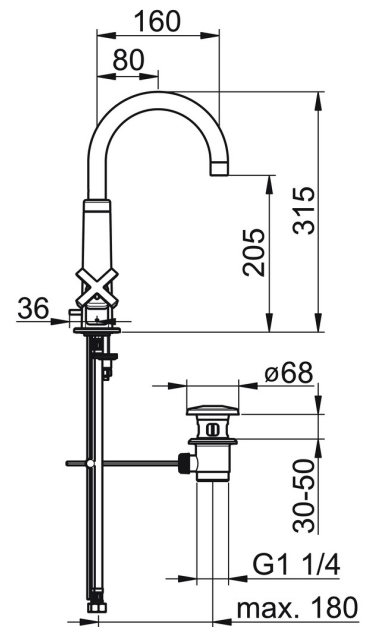

EAN: 4057304006838
static.hansa.com/50422201

- Washbasin
- Two-grip
- Deck mounted
- Chrome
- Swivel spout
- PCA® - constant flow rate regardless of pressure variations
- Cross shape, Two operating levers/handles
- Pop-up waste with draw-rod
- Ceramic head part for flow control
- Flexible inlet pipes
- Rapid installation system

Technical data

Flow properties

Flow-rate at 3 bar (with flow controller) **6.0 l/min**

Technical properties

DN-size (nominal dimension) **DN15**
 Hot water supply **max. +70°C**
 Working pressure **0.5-10 bar**
 Connection size **G3/8**
 Projection **160 mm**
 Material **Brass**

Regulations

EN standard **EN 200**
 Noise class **I**

Approvals and Declarations

Declaration of conformity **DoC**

Spare parts

SP50422201

	Name	Code
01	Spout	59914608
02	Aerator, M22x1 STD HC PCA, 6 l/min	59914428
03	Sealing kit for spout	59914431
04	Handle	59914616
05	Handle	59914617
06	Headpart, G3/8	59913261
07	Adapter White	59910235
08	Headpart, G3/8	59913260
09	Pop-up operating rod	59913459
10	Cover flange	59914612
11	O-ring, d 37.77x2.62 Discontinued	59913995
12	Flexible pipe, L=430, M8x1-G3/8 LH Discontinued	59914466
13	Fixing screw, M8x1, L=140	59912474
14	Fixing set	59910749