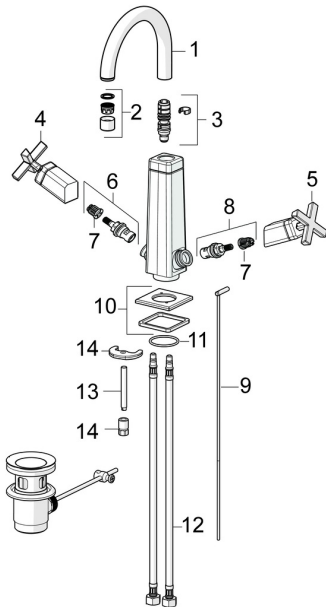

EAN: 4057304006838
static.hansa.com/50422201

- Washbasin
- Two-grip
- Deck mounted
- Chrome
- Swivel spout
- PCA® - constant flow rate regardless of pressure variations
- Cross shape, Two operating levers/handles
- Pop-up waste with draw-rod
- Ceramic head part for flow control
- Flexible inlet pipes
- Rapid installation system

Technical data

Flow properties

Flow-rate at 3 bar (with flow controller) **6.0 l/min**

Technical properties

DN-size (nominal dimension) **DN15**
 Hot water supply **max. +70°C**
 Working pressure **0.5-10 bar**
 Connection size **G3/8**
 Projection **160 mm**
 Material **Brass**

Regulations

EN standard **EN 200**
 Noise class **I**

Approvals and Declarations

Declaration of conformity **DoC**

Spare parts

SP50422201

	Name	Code
01	Spout	59914608
02	Aerator, M22x1 STD HC PCA, 6 l/min	59914428
03	Sealing kit for spout	59914431
04	Handle	59914616
05	Handle	59914617
06	Headpart, G3/8	59913261
07	Adapter White	59910235
08	Headpart, G3/8	59913260
09	Pop-up operating rod	59913459
10	Cover flange	59914612
11	O-ring, d 37.77x2.62 Discontinued	59913995
12	Flexible pipe, L=430, M8x1-G3/8 LH Discontinued	59914466
13	Fixing screw, M8x1, L=140	59912474
14	Fixing set	59910749