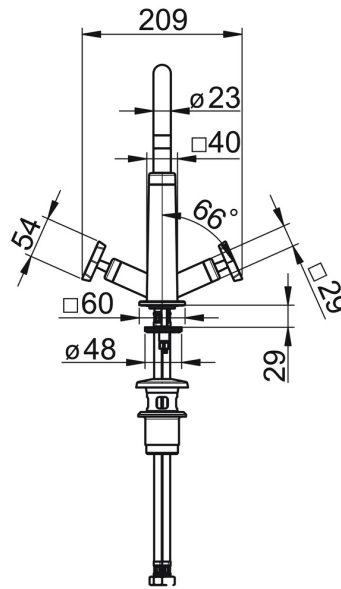

EAN: 4057304006838
static.hansa.com/50422201

- Washbasin
- Two-grip
- Deck mounted
- Chrome
- Swivel spout
- PCA® - constant flow rate regardless of pressure variations
- Cross shape, Two operating levers/handles
- Pop-up waste with draw-rod
- Ceramic head part for flow control
- Flexible inlet pipes
- Rapid installation system

Technical data

Flow properties

Flow-rate at 3 bar (with flow controller) **6.0 l/min**

Technical properties

DN-size (nominal dimension) **DN15**
 Hot water supply **max. +70°C**
 Working pressure **0.5-10 bar**
 Connection size **G3/8**
 Projection **160 mm**
 Material **Brass**

Regulations

EN standard **EN 200**
 Noise class **I**

Approvals and Declarations

Declaration of conformity **DoC**

Spare parts

SP50422201

	Name	Code
01	Spout	59914608
02	Aerator, M22x1 STD HC PCA, 6 l/min	59914428
03	Sealing kit for spout	59914431
04	Handle	59914616
05	Handle	59914617
06	Headpart, G3/8	59913261
07	Adapter White	59910235
08	Headpart, G3/8	59913260
09	Pop-up operating rod	59913459
10	Cover flange	59914612
11	O-ring, d 37.77x2.62 Discontinued	59913995
12	Flexible pipe, L=430, M8x1-G3/8 LH Discontinued	59914466
13	Fixing screw, M8x1, L=140	59912474
14	Fixing set	59910749