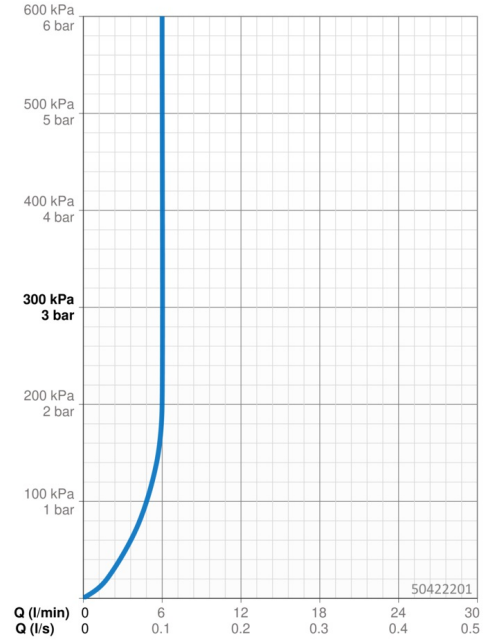

EAN: 4057304006838
static.hansa.com/50422201

- Washbasin
- Two-grip
- Deck mounted
- Chrome
- Swivel spout
- PCA® - constant flow rate regardless of pressure variations
- Cross shape, Two operating levers/handles
- Pop-up waste with draw-rod
- Ceramic head part for flow control
- Flexible inlet pipes
- Rapid installation system

Technical data

Flow properties

Flow-rate at 3 bar (with flow controller) **6.0 l/min**

Technical properties

DN-size (nominal dimension) **DN15**
 Hot water supply **max. +70°C**
 Working pressure **0.5-10 bar**
 Connection size **G3/8**
 Projection **160 mm**
 Material **Brass**

Regulations

EN standard **EN 200**
 Noise class **I**

Approvals and Declarations

Declaration of conformity **DoC**

Spare parts

SP50422201

	Name	Code
01	Spout	59914608
02	Aerator, M22x1 STD HC PCA, 6 l/min	59914428
03	Sealing kit for spout	59914431
04	Handle	59914616
05	Handle	59914617
06	Headpart, G3/8	59913261
07	Adapter White	59910235
08	Headpart, G3/8	59913260
09	Pop-up operating rod	59913459
10	Cover flange	59914612
11	O-ring, d 37.77x2.62 Discontinued	59913995
12	Flexible pipe, L=430, M8x1-G3/8 LH Discontinued	59914466
13	Fixing screw, M8x1, L=140	59912474
14	Fixing set	59910749