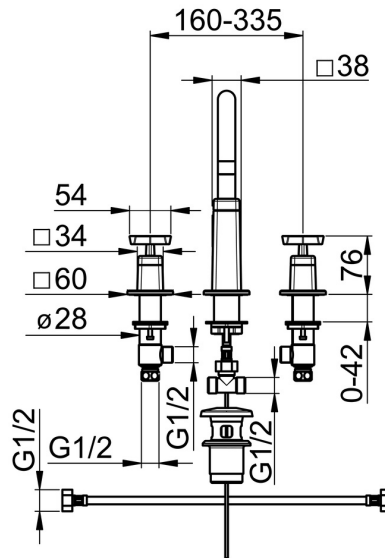

EAN: 4057304006845
static.hansa.com/50412201

- Washbasin
- Two-grip
- Deck mounted
- Chrome
- Swivel spout
- PCA® - constant flow rate regardless of pressure variations
- Cross shape, Two operating levers/handles
- Pop-up waste with draw-rod
- Ceramic head part for flow control
- Flexible inlet pipes
- Inner body made of DZR brass

Technical data

Flow properties

Flow-rate at 3 bar (with flow controller) **6.0 l/min**

Technical properties

DN-size (nominal dimension) **DN15**
 Hot water supply **max. +70°C**
 Working pressure **0.5-10 bar**
 Connection size **G1/2**
 Projection **160 mm**
 Material **Brass**

Regulations

EN standard **EN 200**

Approvals and Declarations

Declaration of conformity **DoC**

Spare parts

SP50412201

	Name	Code
01	Flexible pipe, L=430, G1/2xG1/2 Discontinued	59914404
02	O-ring, 13X2 Discontinued	59914405
03	Spout	59914608
04	Aerator, M22x1 STD HC PCA, 6 l/min	59914428
05	Sealing kit for spout	59914431
06	Fixing set	59913371
07	Flexible pipe, L=160, G1/2-M10x1 Discontinued	59914407
08	Pop-up operating rod	59913459
11	Cover flange Discontinued	59914611
12	Cover flange	59914612
13	O-ring, d 37.77x2.62 Discontinued	59913995
14	Headpart, G1/2, SW17	59913224
15	Adapter White	59910235
16	Fixing set Discontinued	59914403
17	Headpart, G1/2	59913457
18	Valve, G1/2xG1/2 Discontinued	59913455
19	Valve, G1/2xG1/2 Discontinued	59913453