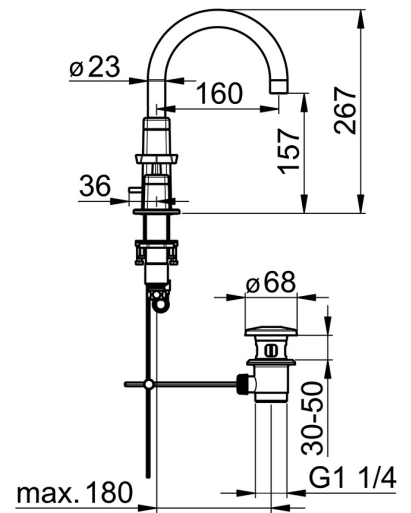

EAN: 4057304006845
static.hansa.com/50412201

- Washbasin
- Two-grip
- Deck mounted
- Chrome
- Swivel spout
- PCA® - constant flow rate regardless of pressure variations
- Cross shape, Two operating levers/handles
- Pop-up waste with draw-rod
- Ceramic head part for flow control
- Flexible inlet pipes
- Inner body made of DZR brass

Technical data

Flow properties

Flow-rate at 3 bar (with flow controller) **6.0 l/min**

Technical properties

DN-size (nominal dimension) **DN15**
 Hot water supply **max. +70°C**
 Working pressure **0.5-10 bar**
 Connection size **G1/2**
 Projection **160 mm**
 Material **Brass**

Regulations

EN standard **EN 200**

Approvals and Declarations

Declaration of conformity **DoC**

Spare parts

SP50412201

	Name	Code
01	Flexible pipe, L=430, G1/2xG1/2 Discontinued	59914404
02	O-ring, 13X2 Discontinued	59914405
03	Spout	59914608
04	Aerator, M22x1 STD HC PCA, 6 l/min	59914428
05	Sealing kit for spout	59914431
06	Fixing set	59913371
07	Flexible pipe, L=160, G1/2-M10x1 Discontinued	59914407
08	Pop-up operating rod	59913459
11	Cover flange Discontinued	59914611
12	Cover flange	59914612
13	O-ring, d 37.77x2.62 Discontinued	59913995
14	Headpart, G1/2, SW17	59913224
15	Adapter White	59910235
16	Fixing set Discontinued	59914403
17	Headpart, G1/2	59913457
18	Valve, G1/2xG1/2 Discontinued	59913455
19	Valve, G1/2xG1/2 Discontinued	59913453