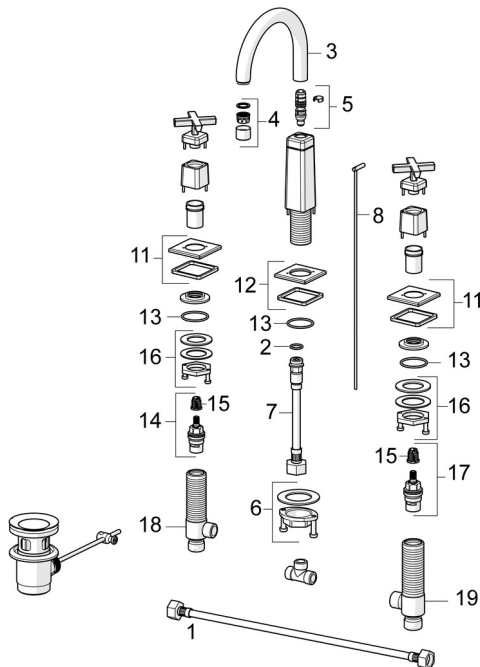

EAN: 4057304006845
static.hansa.com/50412201

- Washbasin
- Two-grip
- Deck mounted
- Chrome
- Swivel spout
- PCA® - constant flow rate regardless of pressure variations
- Cross shape, Two operating levers/handles
- Pop-up waste with draw-rod
- Ceramic head part for flow control
- Flexible inlet pipes
- Inner body made of DZR brass

Technical data

Flow properties

Flow-rate at 3 bar (with flow controller) **6.0 l/min**

Technical properties

DN-size (nominal dimension) **DN15**
 Hot water supply **max. +70°C**
 Working pressure **0.5-10 bar**
 Connection size **G1/2**
 Projection **160 mm**
 Material **Brass**

Regulations

EN standard **EN 200**

Approvals and Declarations

Declaration of conformity **DoC**

Spare parts

SP50412201

	Name	Code
01	Flexible pipe, L=430, G1/2xG1/2 Discontinued	59914404
02	O-ring, 13X2 Discontinued	59914405
03	Spout	59914608
04	Aerator, M22x1 STD HC PCA, 6 l/min	59914428
05	Sealing kit for spout	59914431
06	Fixing set	59913371
07	Flexible pipe, L=160, G1/2-M10x1 Discontinued	59914407
08	Pop-up operating rod	59913459
11	Cover flange Discontinued	59914611
12	Cover flange	59914612
13	O-ring, d 37.77x2.62 Discontinued	59913995
14	Headpart, G1/2, SW17	59913224
15	Adapter White	59910235
16	Fixing set Discontinued	59914403
17	Headpart, G1/2	59913457
18	Valve, G1/2xG1/2 Discontinued	59913455
19	Valve, G1/2xG1/2 Discontinued	59913453