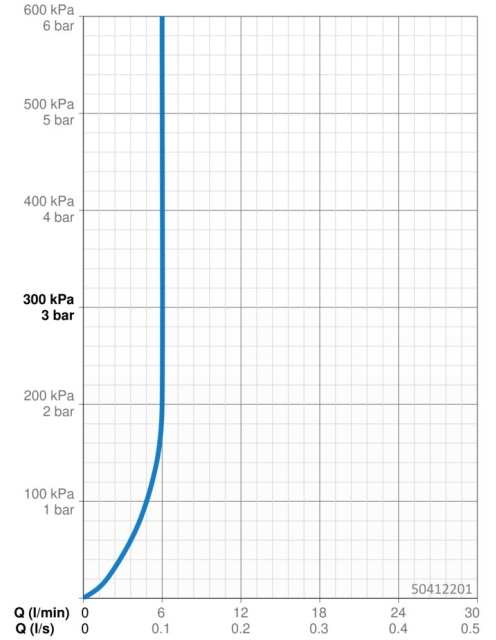

Technical data

Flow properties

Flow-rate at 3 bar (with flow controller) **6.0 l/min**

Technical properties

DN-size (nominal dimension) **DN15**
Hot water supply **max. +70°C**
Working pressure **0.5-10 bar**
Connection size **G1/2**
Projection **160 mm**
Material **Brass**

Regulations

EN standard **EN 200**

Approvals and Declarations

Declaration of conformity **DoC**