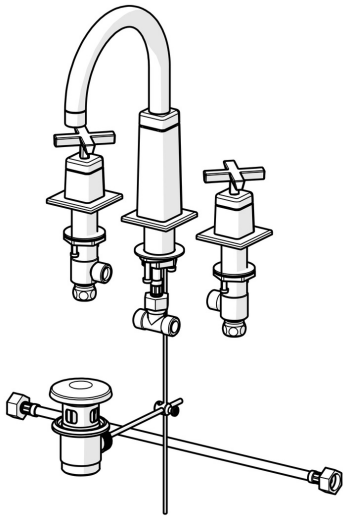

EAN: 4057304006845
static.hansa.com/50412201

- Washbasin
- Two-grip
- Deck mounted
- Chrome
- Swivel spout
- PCA® - constant flow rate regardless of pressure variations
- Cross shape, Two operating levers/handles
- Pop-up waste with draw-rod
- Ceramic head part for flow control
- Flexible inlet pipes
- Inner body made of DZR brass

Technical data

Flow properties

Flow-rate at 3 bar (with flow controller) **6.0 l/min**

Technical properties

DN-size (nominal dimension) **DN15**
 Hot water supply **max. +70°C**
 Working pressure **0.5-10 bar**
 Connection size **G1/2**
 Projection **160 mm**
 Material **Brass**

Regulations

EN standard **EN 200**

Approvals and Declarations

Declaration of conformity **DoC**

Spare parts

SP50412201

	Name	Code
01	Flexible pipe, L=430, G1/2xG1/2 Discontinued	59914404
02	O-ring, 13X2 Discontinued	59914405
03	Spout	59914608
04	Aerator, M22x1 STD HC PCA, 6 l/min	59914428
05	Sealing kit for spout	59914431
06	Fixing set	59913371
07	Flexible pipe, L=160, G1/2-M10x1 Discontinued	59914407
08	Pop-up operating rod	59913459
11	Cover flange Discontinued	59914611
12	Cover flange	59914612
13	O-ring, d 37.77x2.62 Discontinued	59913995
14	Headpart, G1/2, SW17	59913224
15	Adapter White	59910235
16	Fixing set Discontinued	59914403
17	Headpart, G1/2	59913457
18	Valve, G1/2xG1/2 Discontinued	59913455
19	Valve, G1/2xG1/2 Discontinued	59913453