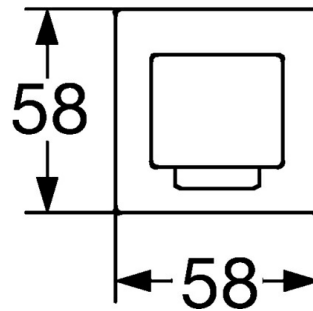

Technical data

Technical properties

Hot water supply	max. +80°C
Working pressure	0.5-10 bar