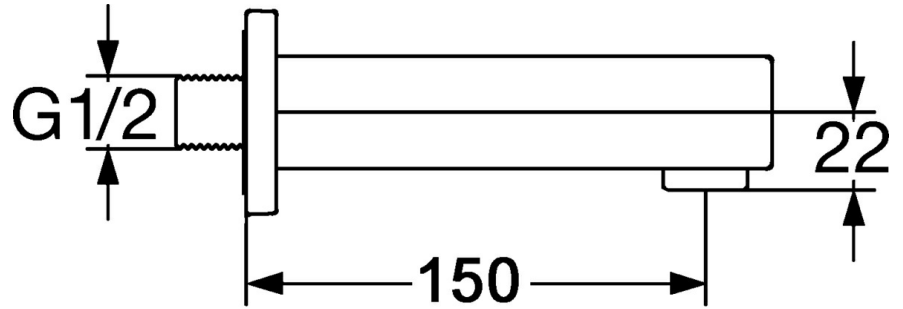

## Technical data

### Technical properties

|                  |            |
|------------------|------------|
| Hot water supply | max. +80°C |
| Working pressure | 0.5-10 bar |