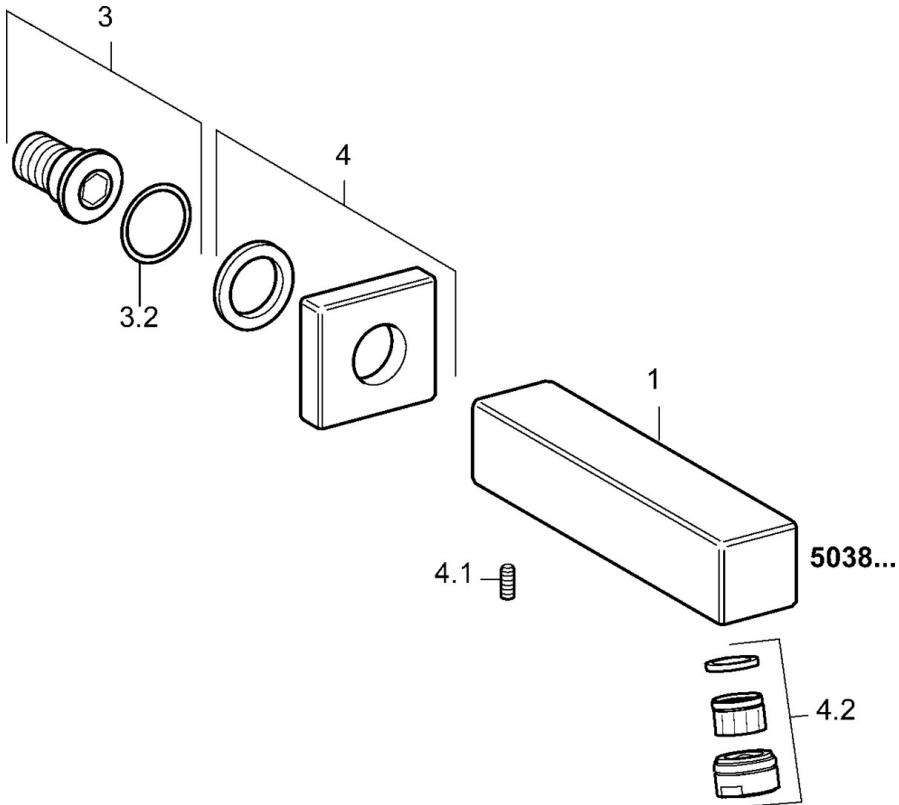

EAN: 4015474072640  
[static.hansa.com/50382100](https://static.hansa.com/50382100)

- Bathtub & Shower
- Accessories
- Wall mounted
- Chrome

### SP50382100

|     | Name                      | Code     |
|-----|---------------------------|----------|
| 4   | Cover flange Discontinued | 59912677 |
| 4.2 | Aerator, M24x1 B          | 59905872 |