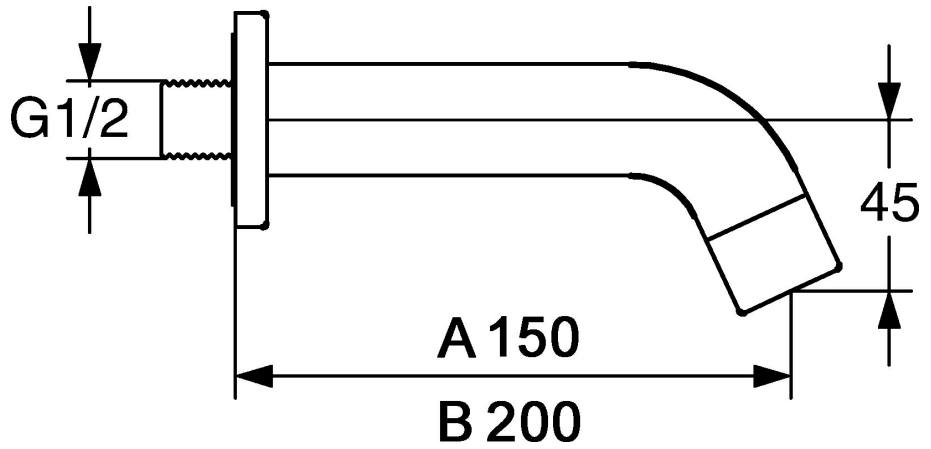

## Technical data

### Technical properties

Hot water supply	max. +80°C
Working pressure	0.5-10 bar

### SP50372100

	Name	Code
3	Thread nipple	59913658
4	Cover flange Discontinued	59912677
4.2	Aerator Discontinued	59912691