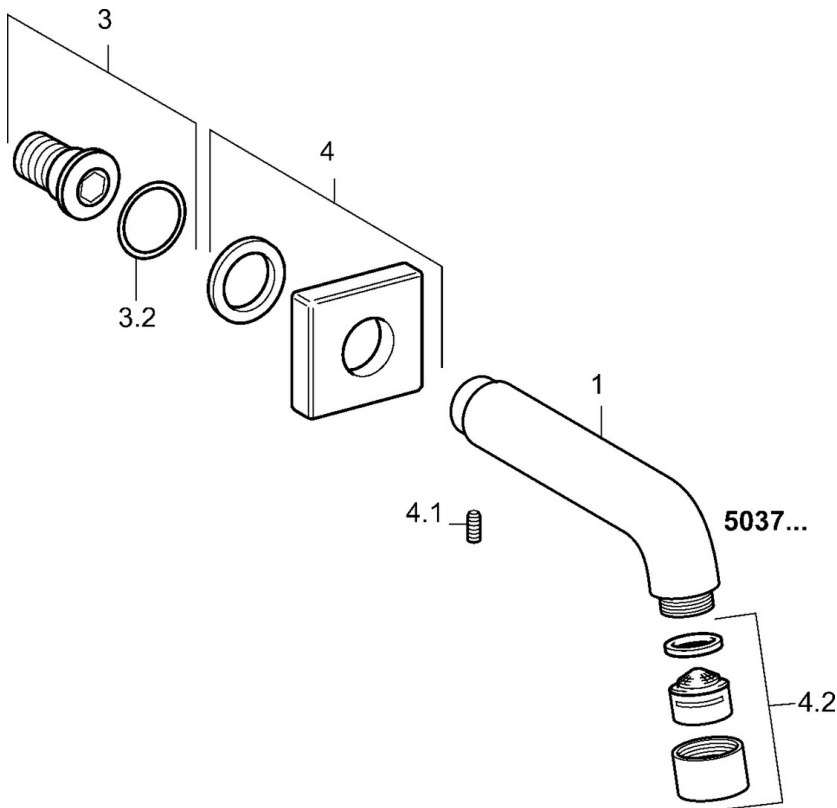

EAN: 4015474072473  
[static.hansa.com/50372200](https://static.hansa.com/50372200)

- Bathtub & Shower
- Accessories
- Wall mounted
- Chrome

### Technical properties

Hot water supply	max. +80°C
Working pressure	0.5-10 bar

### SP50372100

	Name	Code
3	Thread nipple	59913658
4	Cover flange Discontinued	59912677
4.2	Aerator Discontinued	59912691