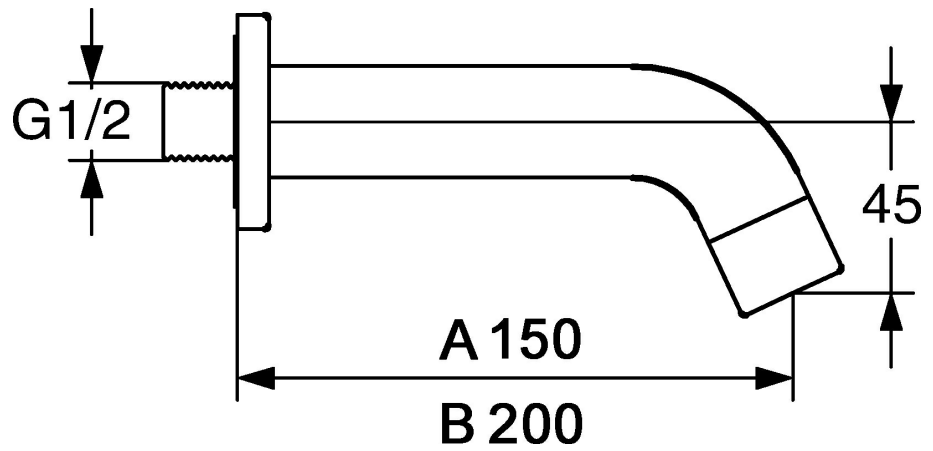

EAN: 4015474072466
static.hansa.com/50372100

- Bathtub & Shower
- Accessories
- Wall mounted
- Chrome

Technical data

Technical properties

Hot water supply	max. +80°C
Working pressure	0.5-10 bar

Spare parts

SP50372100

	Name	Code
3	Thread nipple	59913658
4	Cover flange Discontinued	59912677
4.2	Aerator Discontinued	59912691