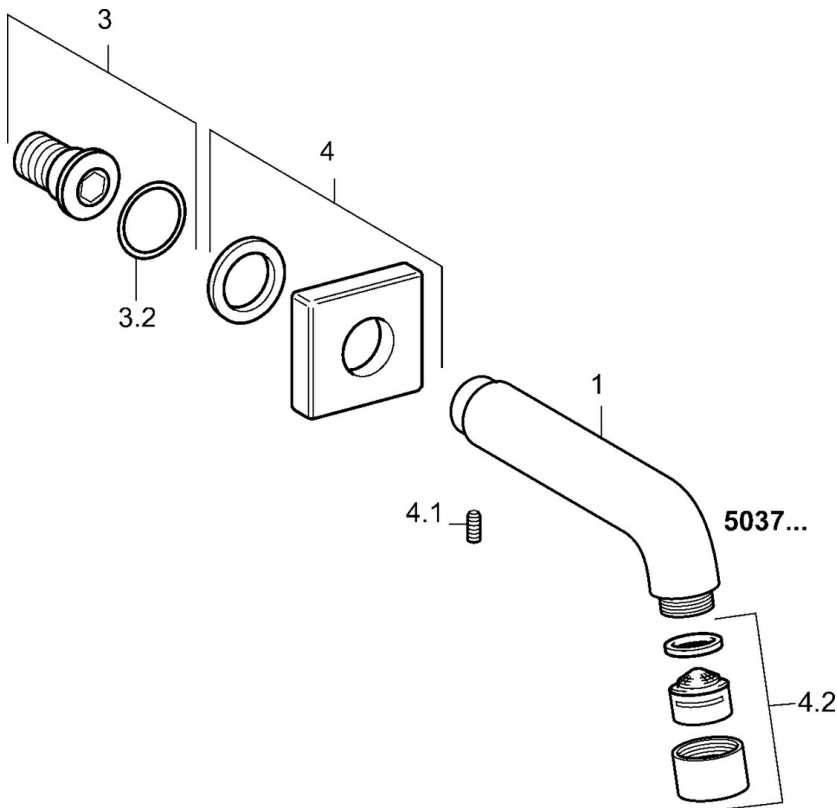

EAN: 4015474072466
static.hansa.com/50372100

- Bathtub & Shower
- Accessories
- Wall mounted
- Chrome

Technical data

Technical properties

Hot water supply	max. +80°C
Working pressure	0.5-10 bar

Spare parts

SP50372100

	Name	Code
3	Thread nipple	59913658
4	Cover flange Discontinued	59912677
4.2	Aerator Discontinued	59912691