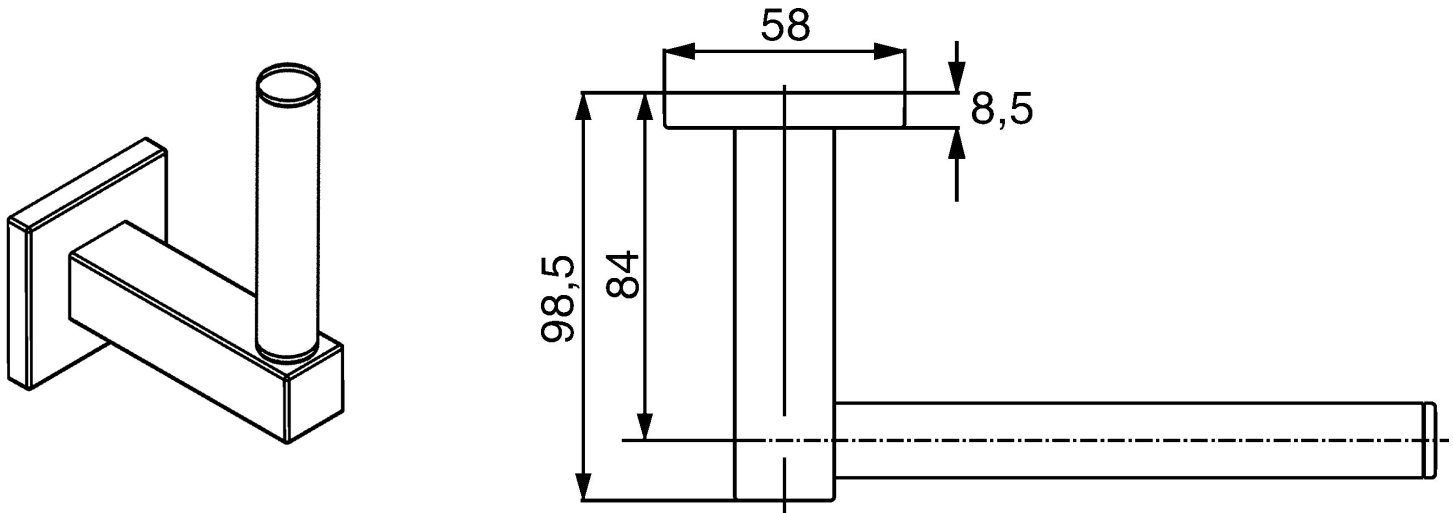

EAN: 4015474072237
static.hansa.com/50330900

- Bathroom
- Accessories
- Wall mounted
- Chrome

Technical data

Spare parts

SP50330900

	Name	Code
1	Fixing set Discontinued	59912081
5.2	Pin, M5x8 Discontinued	59912082
2.2	Cover flange Discontinued	59912574