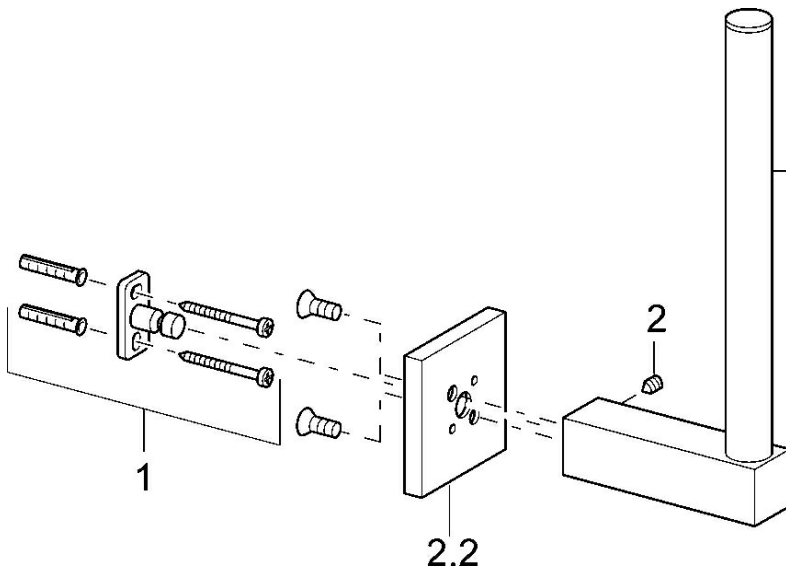

EAN: 4015474072237
static.hansa.com/50330900

- Bathroom
- Accessories
- Wall mounted
- Chrome

Technical data

Spare parts

SP50330900

	Name	Code
1	Fixing set Discontinued	59912081
5.2	Pin, M5x8 Discontinued	59912082
2.2	Cover flange Discontinued	59912574