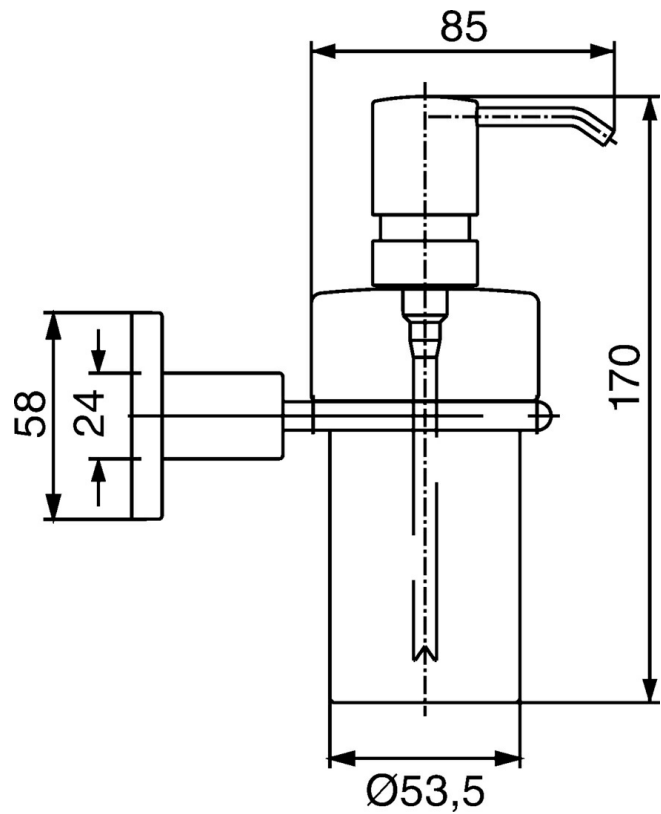

EAN: 4015474072053  
[static.hansa.com/50300900](https://static.hansa.com/50300900)

- Bathroom
- Accessories
- Wall mounted
- Chrome

## Technical data

### Technical properties

Hot water supply	max. +80°C
Working pressure	0.5-10 bar

### SP50300900

	Name	Code
1	Fixing set Discontinued	59912081
2	Pin, M5x8 Discontinued	59912082
2.2	Cover flange Discontinued	59912574
2.3	Ring, d 55 mm Discontinued	59912575
2.4	Ring, d 55 mm Discontinued	59912560
2.5	Inner part Discontinued	59912576
4	Lotion dispenser Discontinued	59912578
4.1	Lotion dispenser Discontinued	59912579