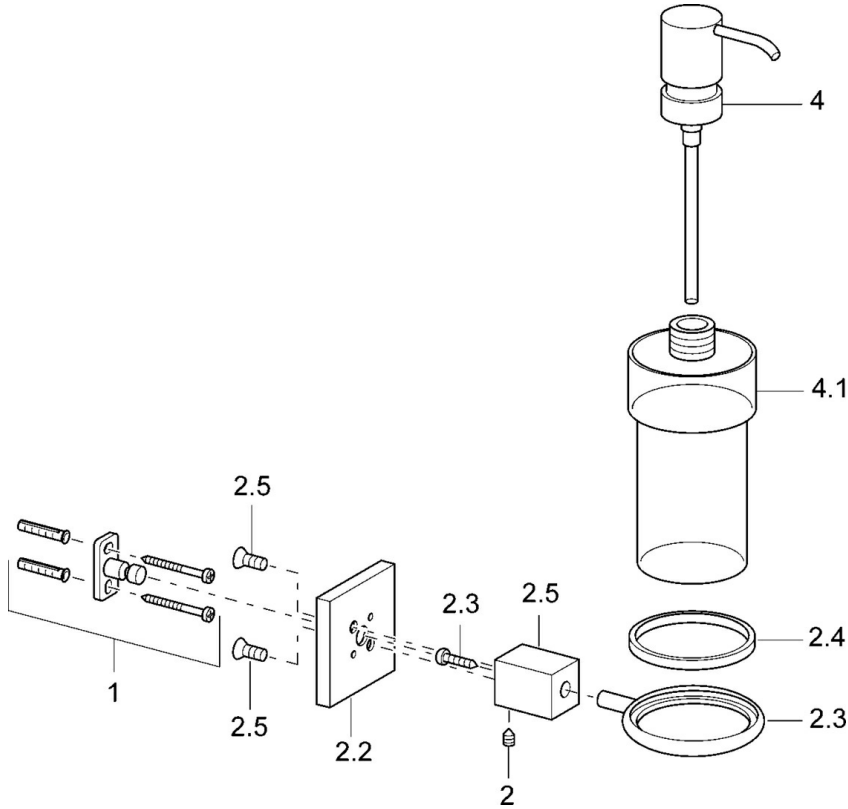

EAN: 4015474072053  
[static.hansa.com/50300900](https://static.hansa.com/50300900)

- Bathroom
- Accessories
- Wall mounted
- Chrome

### Technical properties

Hot water supply	max. +80°C
Working pressure	0.5-10 bar

## Spare parts

### SP50300900

	Name	Code
1	Fixing set Discontinued	59912081
2	Pin, M5x8 Discontinued	59912082
2.2	Cover flange Discontinued	59912574
2.3	Ring, d 55 mm Discontinued	59912575
2.4	Ring, d 55 mm Discontinued	59912560
2.5	Inner part Discontinued	59912576
4	Lotion dispenser Discontinued	59912578
4.1	Lotion dispenser Discontinued	59912579