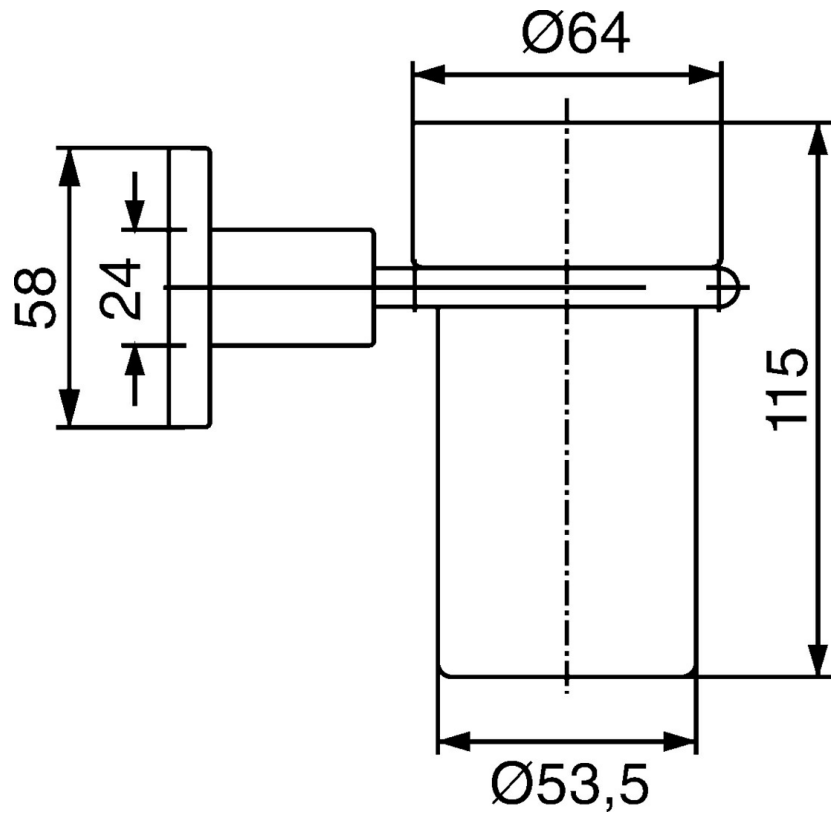

EAN: 4015474072015
static.hansa.com/50290900

- Bathroom
- Accessories
- Wall mounted
- Chrome

Technical data

Spare parts

SP50290900

	Name	Code
1	Fixing set Discontinued	59912081
2	Pin, M5x8 Discontinued	59912082
2.2	Cover flange Discontinued	59912574
2.3	Ring, d 55 mm Discontinued	59912575
2.4	Ring, d 55 mm Discontinued	59912560
2.5	Inner part Discontinued	59912576
3	Glass Discontinued	59912577