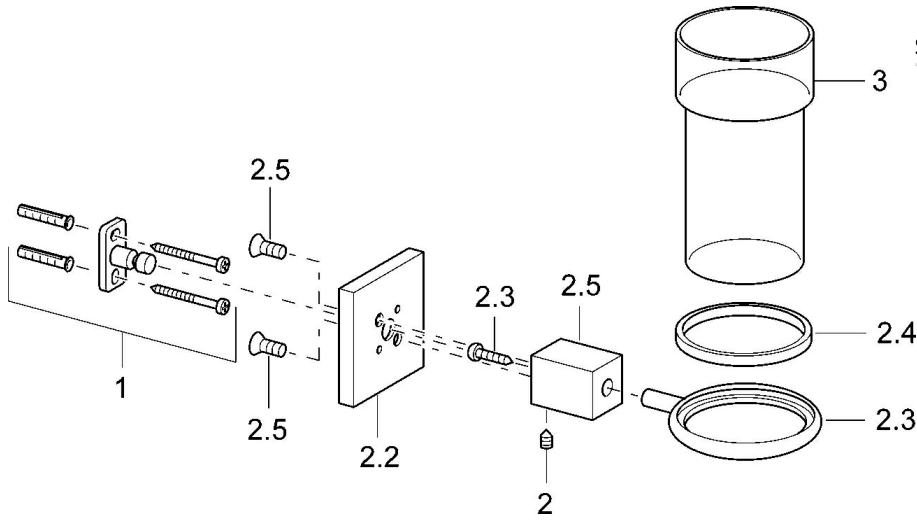

EAN: 4015474072015
static.hansa.com/50290900

- Bathroom
- Accessories
- Wall mounted
- Chrome

Technical data

Spare parts

SP50290900

	Name	Code
1	Fixing set Discontinued	59912081
2	Pin, M5x8 Discontinued	59912082
2.2	Cover flange Discontinued	59912574
2.3	Ring, d 55 mm Discontinued	59912575
2.4	Ring, d 55 mm Discontinued	59912560
2.5	Inner part Discontinued	59912576
3	Glass Discontinued	59912577