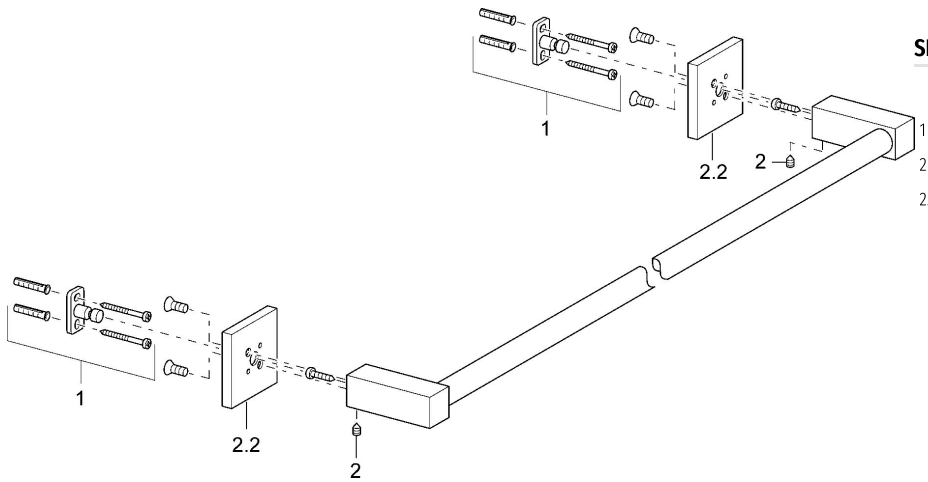

EAN: 4015474072008
static.hansa.com/50280900

- Bathroom
- Accessories
- Wall mounted
- Chrome

Technical data

Technical properties

Length / Height **800 mm**

Spare parts

SP50280800

Name	Code
1 Fixing set Discontinued	59912081
2 Pin, M5x8 Discontinued	59912082
2.2 Cover flange Discontinued	59912574