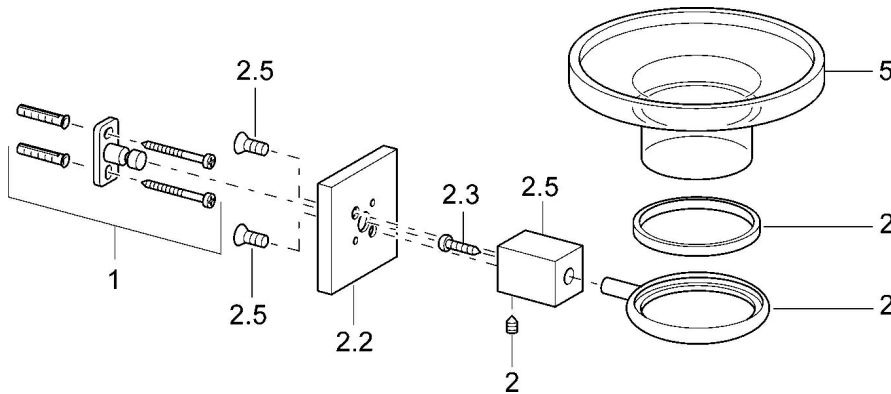

#### SP50270900

	Name	Code
1	Fixing set Discontinued	59912081
2	Pin, M5x8 Discontinued	59912082
2.2	Cover flange Discontinued	59912574
2.3	Ring, d 55 mm Discontinued	59912575
2.4	Ring, d 55 mm Discontinued	59912560
2.3.2.5	Inner part Discontinued	59912576
5	Soap tray Discontinued	59912580