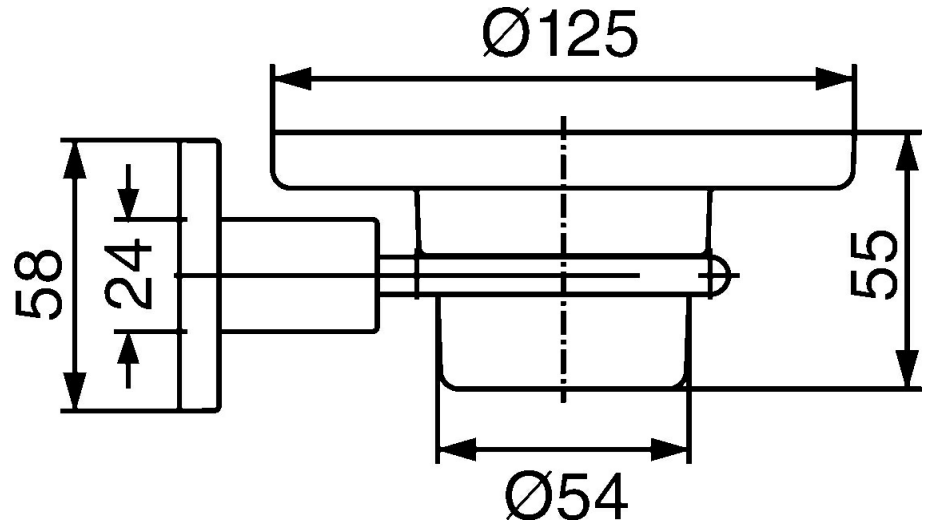

EAN: 4015474071988  
[static.hansa.com/50270900](http://static.hansa.com/50270900)

- Shower solutions
- Accessories
- Wall mounted
- Chrome

### Technical data

#### SP50270900

	Name	Code
1	Fixing set Discontinued	59912081
2	Pin, M5x8 Discontinued	59912082
2.2	Cover flange Discontinued	59912574
2.3	Ring, d 55 mm Discontinued	59912575
2.4	Ring, d 55 mm Discontinued	59912560
2.3.2.5	Inner part Discontinued	59912576
5	Soap tray Discontinued	59912580