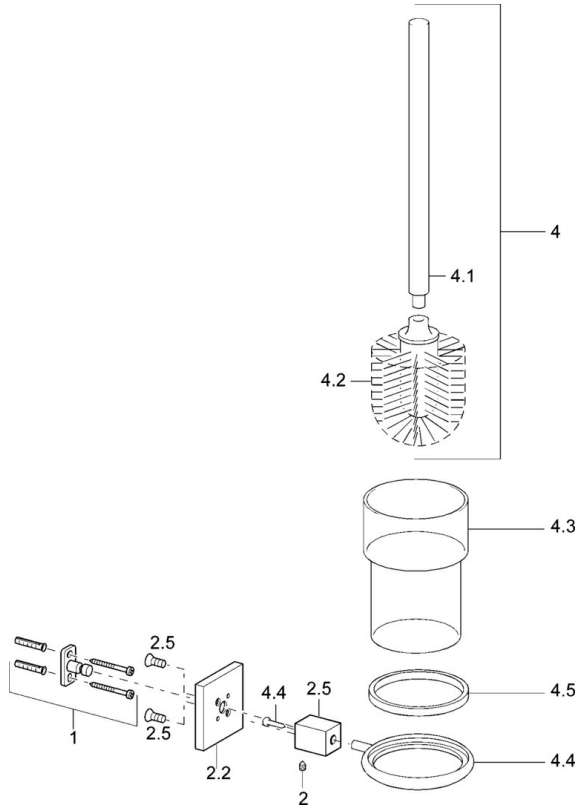

EAN: 4015474071773
static.hansa.com/50250900

- Bathroom
- Accessories
- Wall mounted
- Chrome

Technical data

Spare parts

SP50250900

	Name	Code
1	Fixing set Discontinued	59912081
2	Pin, M5x8 Discontinued	59912082
2.2	Cover flange Discontinued	59912574
2.5	Supply Discontinued	59912588
4	Toilet brush Discontinued	59912076
4.2	Brush, M 12	59911637
4.3	Glass Discontinued	59912586
4.4	Support ring, d 85 Discontinued	59912587
4.5	Ring, d 85 mm Discontinued	59912567