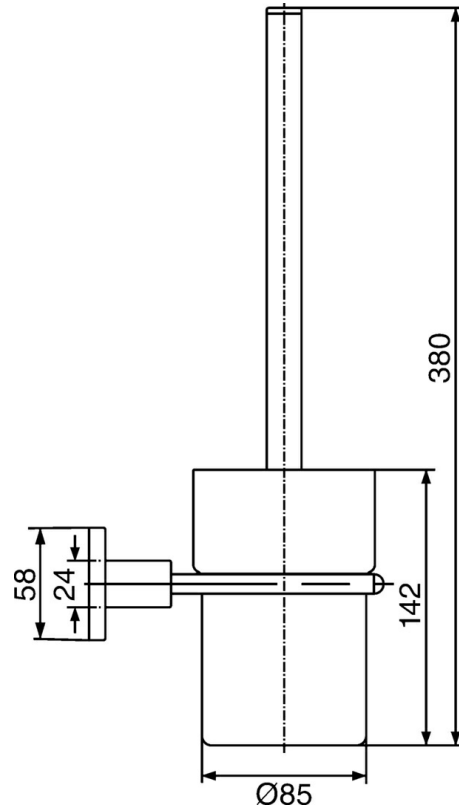

EAN: 4015474071773
static.hansa.com/50250900

- Bathroom
- Accessories
- Wall mounted
- Chrome

Technical data

Spare parts

SP50250900

	Name	Code
1	Fixing set Discontinued	59912081
2	Pin, M5x8 Discontinued	59912082
2.2	Cover flange Discontinued	59912574
2.5	Supply Discontinued	59912588
4	Toilet brush Discontinued	59912076
4.2	Brush, M 12	59911637
4.3	Glass Discontinued	59912586
4.4	Support ring, d 85 Discontinued	59912587
4.5	Ring, d 85 mm Discontinued	59912567