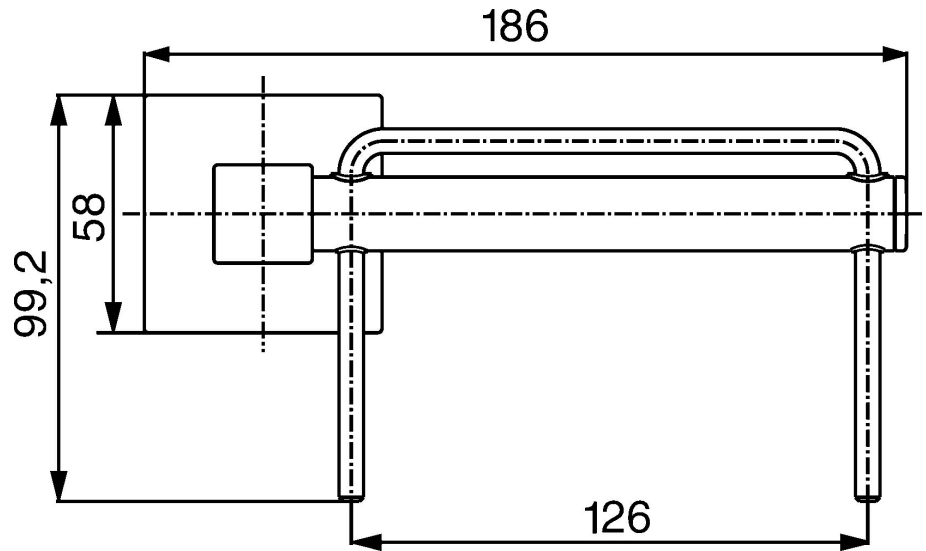

EAN: 4015474071735  
[static.hansa.com/50240900](http://static.hansa.com/50240900)

- Bathroom
- Accessories
- Wall mounted
- Chrome

## Technical data

### Technical properties

Hot water supply	max. +80°C
Working pressure	0.5-10 bar