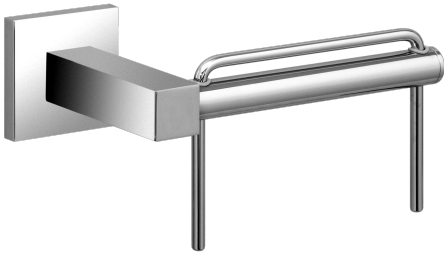

EAN: 4015474071735  
[static.hansa.com/50240900](http://static.hansa.com/50240900)

- Bathroom
- Accessories
- Wall mounted
- Chrome