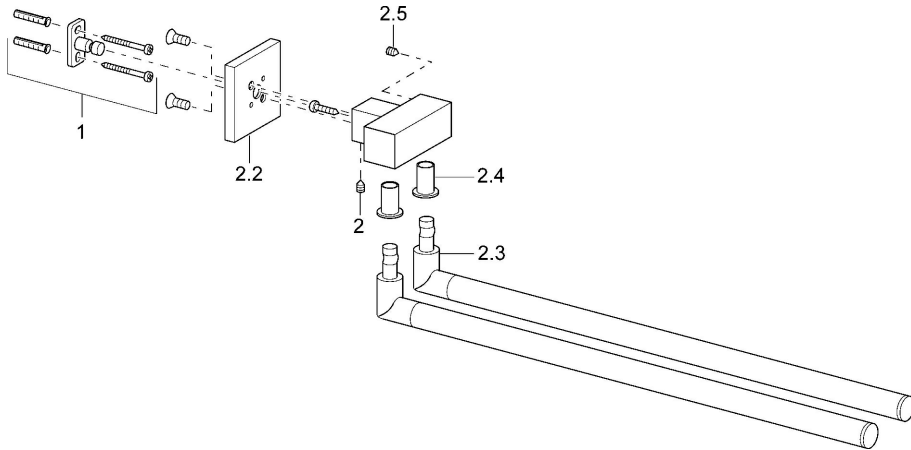

EAN: 4015474071674
static.hansa.com/50230900

- Bathroom
- Accessories
- Wall mounted
- Chrome

Technical data

Spare parts

SP50230900

	Name	Code
1	Fixing set Discontinued	59912081
2	Pin, M5x8 Discontinued	59912082
2.2	Cover flange Discontinued	59912574
2.3	Towel rail Discontinued	59912582
2.4	Cap Discontinued	59912591
2.5	Screw, M5x8, SW2.5	59904755