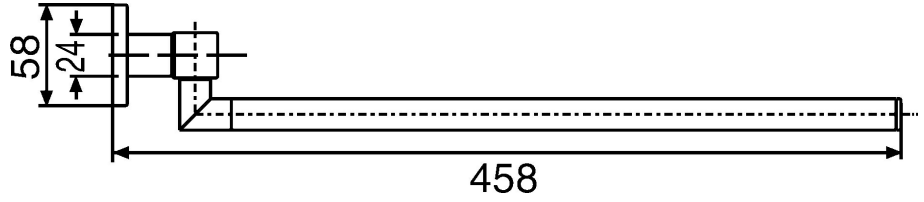

EAN: 4015474071674
static.hansa.com/50230900

- Bathroom
- Accessories
- Wall mounted
- Chrome

Technical data

Spare parts

SP50230900

	Name	Code
1	Fixing set Discontinued	59912081
2	Pin, M5x8 Discontinued	59912082
2.2	Cover flange Discontinued	59912574
2.3	Towel rail Discontinued	59912582
2.4	Cap Discontinued	59912591
2.5	Screw, M5x8, SW2.5	59904755