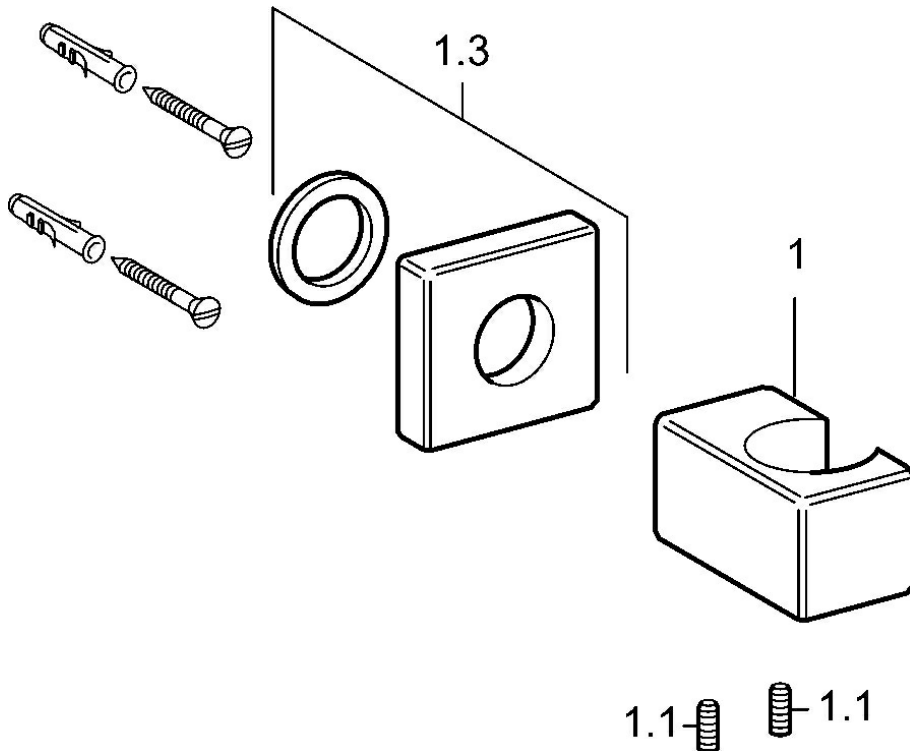

Spare parts

SP50190100

	Name	Code
1.3	Cover flange Discontinued	59912677