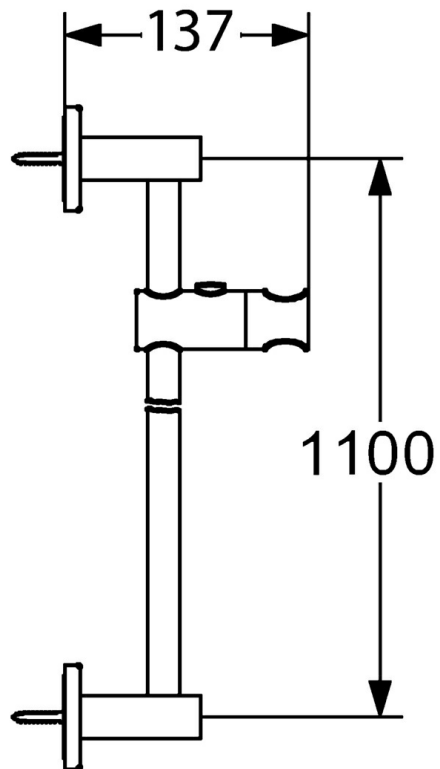

EAN: 4015474071582
static.hansa.com/50180100

- Shower solutions
- Accessories
- Wall mounted
- Chrome

Technical data

Spare parts

SP50180100

	Name	Code
2	Shower rail Discontinued	59912782
2.1	Shower rail Discontinued	59912783
2.2	Cover Discontinued	59912785
2.5	Cover flange Discontinued	59912784
3	Slide for shower rail, d 18 mm	59912781