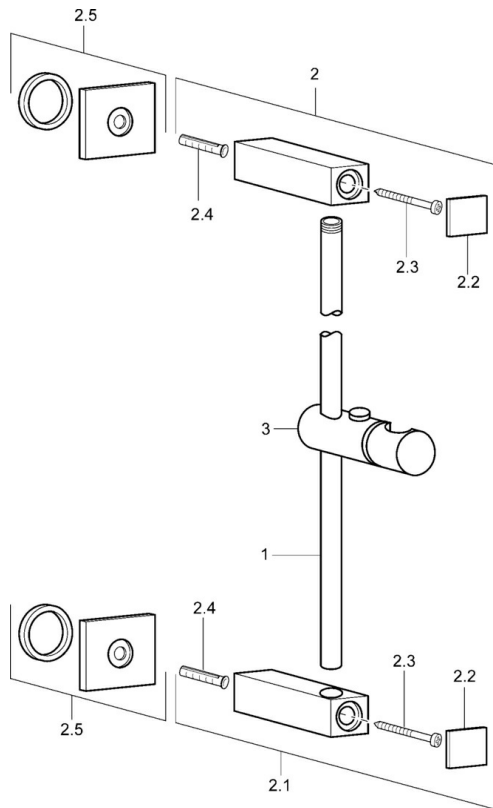

EAN: 4015474071582
static.hansa.com/50180100

- Shower solutions
- Accessories
- Wall mounted
- Chrome

Technical data

Spare parts

SP50180100

	Name	Code
2	Shower rail Discontinued	59912782
2.1	Shower rail Discontinued	59912783
2.2	Cover Discontinued	59912785
2.5	Cover flange Discontinued	59912784
3	Slide for shower rail, d 18 mm	59912781