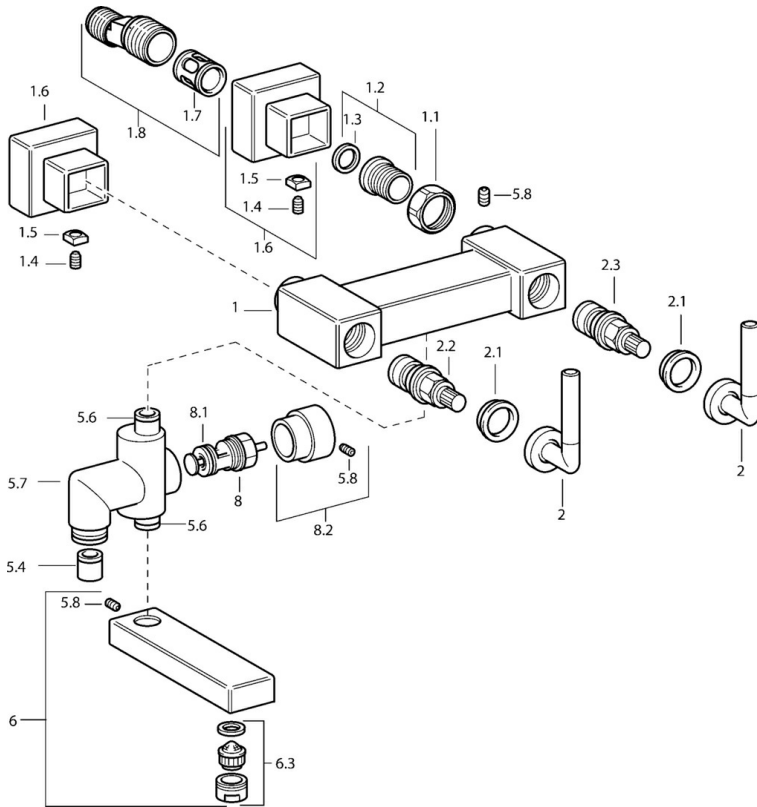

EAN: 4015474072619
static.hansa.com/50152102

- Bathtub & Shower
- Two-grip
- Wall mounted
- Chrome
- Non-return valve(s)
- Silencer(s)

Technical data

Technical properties

Hot water supply	max. +80°C
Working pressure	0.5-10 bar
Backflow prevention (EN1717)	EB

Spare parts

SP50152102

	Name	Code
1.1	Connection nut, G3/4, AF30	59902230
1.2	Seat, G1/2, L, WAF10	59904618
1.3	Retaining ring, 23.9x15.2x2	59902689
1.6	Cover flange Discontinued	59912685
1.7	Silencer	59904792
1.8	Eccentric connector, G3/4xG1/2, DN15	59910254
2	Lever Discontinued	59912676
2.1	Symbol plug Blue/Red Discontinued	59912664
2.2	Headpart Discontinued	59912665
2.3	Headpart with color rings Discontinued	59912666
5.4	Non-return valve	59905714
5.6	O-ring, d 13.95x2.62 Discontinued	59912686
5.8	Pin, M5x6, SW2.6 Discontinued	59912477
6	Spout Discontinued	59912688
6.3	Aerator, M28x1 D	59907198
8	Diverter	59911156
8.1	Sealing kit	59904791
8.2	Pop-up operating rod Discontinued	59912687