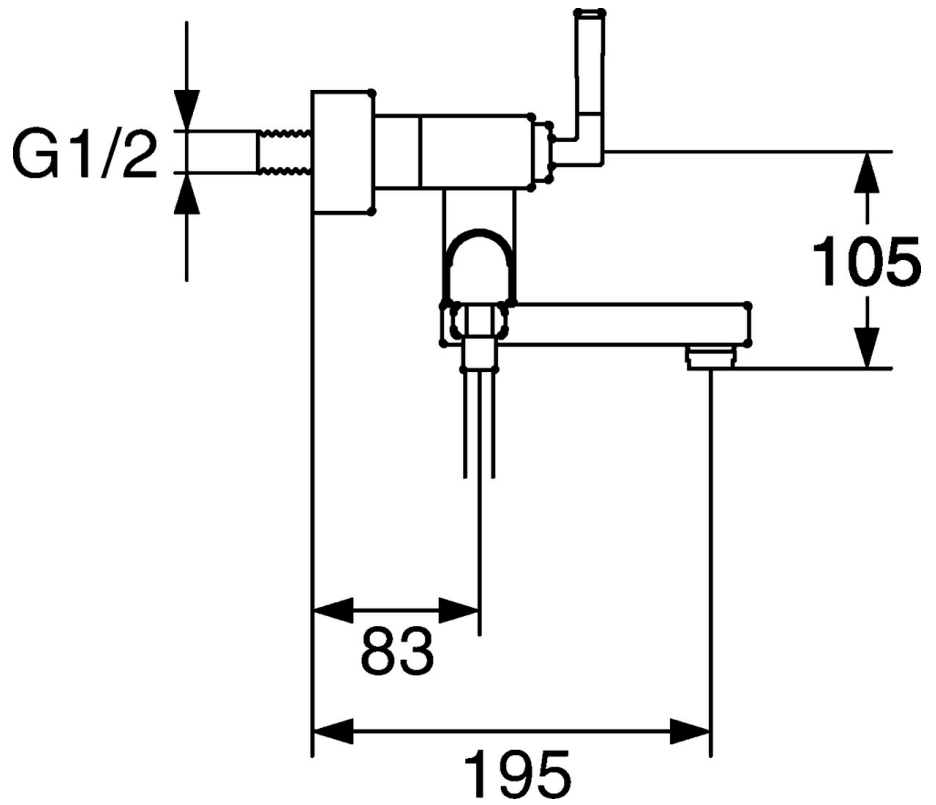

EAN: 4015474072619
static.hansa.com/50152102

- Bathtub & Shower
- Two-grip
- Wall mounted
- Chrome
- Non-return valve(s)
- Silencer(s)

Technical data

Technical properties

Hot water supply	max. +80°C
Working pressure	0.5-10 bar
Backflow prevention (EN1717)	EB

Spare parts

SP50152102

	Name	Code
1.1	Connection nut, G3/4, AF30	59902230
1.2	Seat, G1/2, L, WAF10	59904618
1.3	Retaining ring, 23.9x15.2x2	59902689
1.6	Cover flange Discontinued	59912685
1.7	Silencer	59904792
1.8	Eccentric connector, G3/4xG1/2, DN15	59910254
2	Lever Discontinued	59912676
2.1	Symbol plug Blue/Red Discontinued	59912664
2.2	Headpart Discontinued	59912665
2.3	Headpart with color rings Discontinued	59912666
5.4	Non-return valve	59905714
5.6	O-ring, d 13.95x2.62 Discontinued	59912686
5.8	Pin, M5x6, SW2.6 Discontinued	59912477
6	Spout Discontinued	59912688
6.3	Aerator, M28x1 D	59907198
8	Diverter	59911156
8.1	Sealing kit	59904791
8.2	Pop-up operating rod Discontinued	59912687