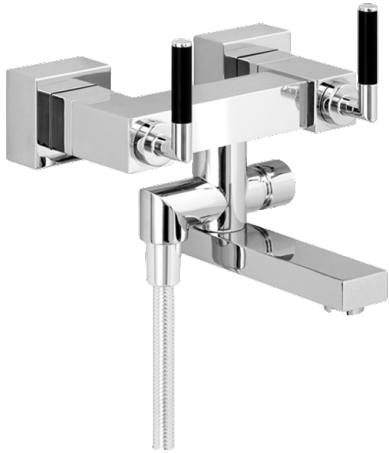

EAN: 4015474072619
static.hansa.com/50152102

- Bathtub & Shower
- Two-grip
- Wall mounted
- Chrome
- Non-return valve(s)
- Silencer(s)

Technical data

Technical properties

Hot water supply	max. +80°C
Working pressure	0.5-10 bar
Backflow prevention (EN1717)	EB

Spare parts

SP50152102

	Name	Code
1.1	Connection nut, G3/4, AF30	59902230
1.2	Seat, G1/2, L, WAF10	59904618
1.3	Retaining ring, 23.9x15.2x2	59902689
1.6	Cover flange Discontinued	59912685
1.7	Silencer	59904792
1.8	Eccentric connector, G3/4xG1/2, DN15	59910254
2	Lever Discontinued	59912676
2.1	Symbol plug Blue/Red Discontinued	59912664
2.2	Headpart Discontinued	59912665
2.3	Headpart with color rings Discontinued	59912666
5.4	Non-return valve	59905714
5.6	O-ring, d 13.95x2.62 Discontinued	59912686
5.8	Pin, M5x6, SW2.6 Discontinued	59912477
6	Spout Discontinued	59912688
6.3	Aerator, M28x1 D	59907198
8	Diverter	59911156
8.1	Sealing kit	59904791
8.2	Pop-up operating rod Discontinued	59912687