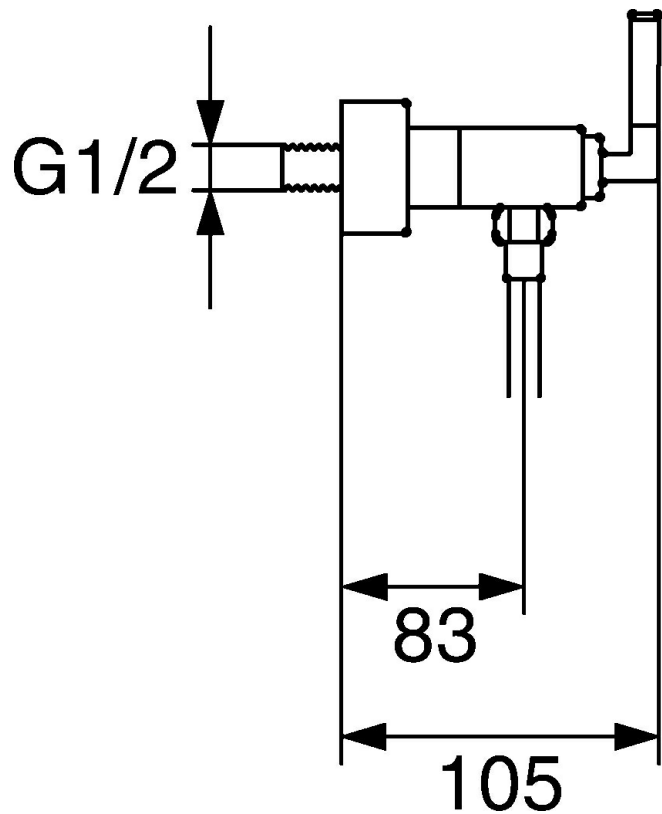

EAN: 4015474072572  
[static.hansa.com/50130102](https://static.hansa.com/50130102)

- Shower solutions
- Two-grip
- Wall mounted
- Chrome
- Non-return valve(s)
- Silencer(s)

## Technical data

### Technical properties

Hot water supply	max. +80°C
Working pressure	0.5-10 bar
Backflow prevention (EN1717)	EB

### SP50130102

	Name	Code
1.1	Connection nut, G3/4, AF30	59902230
1.2	Seat, G1/2, L, WAF10	59904618
1.3	Retaining ring, 23.9x15.2x2	59902689
1.6	Cover flange Discontinued	59912685
1.7	Silencer	59904792
1.8	Eccentric connector, G3/4xG1/2, DN15	59910254
2	Lever Discontinued	59912676
2.1	Symbol plug Blue/Red Discontinued	59912664
2.2	Headpart Discontinued	59912665
2.3	Headpart with color rings Discontinued	59912666
5.4	Non-return valve	59905714
5.8	Pin, M5x6, SW2.6 Discontinued	59912477