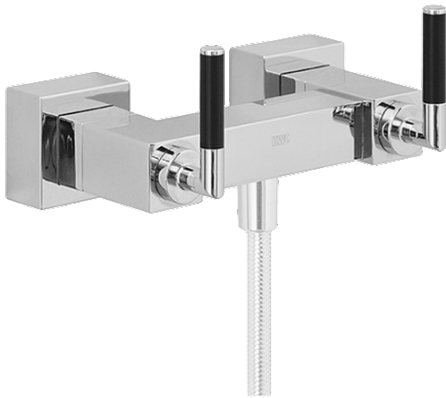

EAN: 4015474072572  
[static.hansa.com/50130102](https://static.hansa.com/50130102)

- Shower solutions
- Two-grip
- Wall mounted
- Chrome
- Non-return valve(s)
- Silencer(s)

### SP50130102

	Name	Code
1.1	Connection nut, G3/4, AF30	59902230
1.2	Seat, G1/2, L, WAF10	59904618
1.3	Retaining ring, 23.9x15.2x2	59902689
1.6	Cover flange Discontinued	59912685
1.7	Silencer	59904792
1.8	Eccentric connector, G3/4xG1/2, DN15	59910254
2	Lever Discontinued	59912676
2.1	Symbol plug Blue/Red Discontinued	59912664
2.2	Headpart Discontinued	59912665
2.3	Headpart with color rings Discontinued	59912666
5.4	Non-return valve	59905714
5.8	Pin, M5x6, SW2.6 Discontinued	59912477