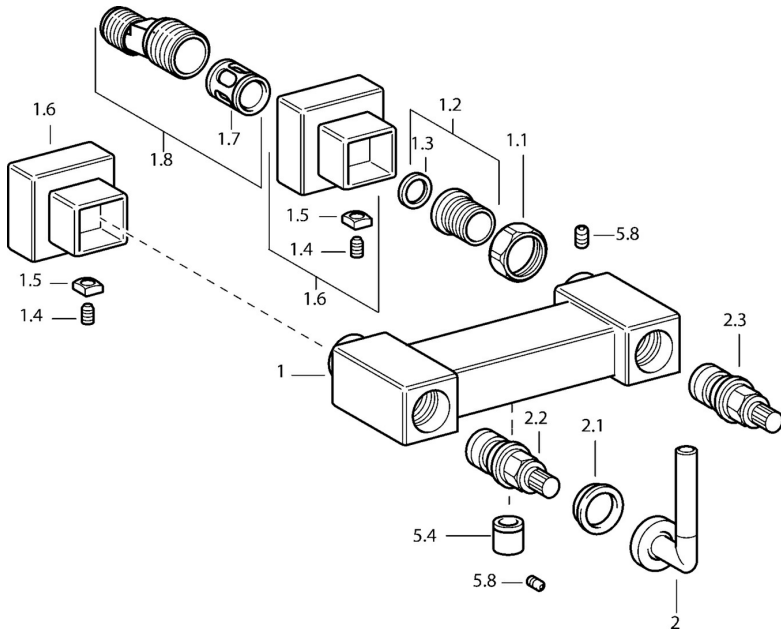

EAN: 4015474072572  
[static.hansa.com/50130102](https://static.hansa.com/50130102)

- Shower solutions
- Two-grip
- Wall mounted
- Chrome
- Non-return valve(s)
- Silencer(s)

### Technical properties

Hot water supply	max. +80°C
Working pressure	0.5-10 bar
Backflow prevention (EN1717)	EB

## Spare parts

### SP50130102

	Name	Code
1.1	Connection nut, G3/4, AF30	59902230
1.2	Seat, G1/2, L, WAF10	59904618
1.3	Retaining ring, 23.9x15.2x2	59902689
1.6	Cover flange Discontinued	59912685
1.7	Silencer	59904792
1.8	Eccentric connector, G3/4xG1/2, DN15	59910254
2	Lever Discontinued	59912676
2.1	Symbol plug Blue/Red Discontinued	59912664
2.2	Headpart Discontinued	59912665
2.3	Headpart with color rings Discontinued	59912666
5.4	Non-return valve	59905714
5.8	Pin, M5x6, SW2.6 Discontinued	59912477