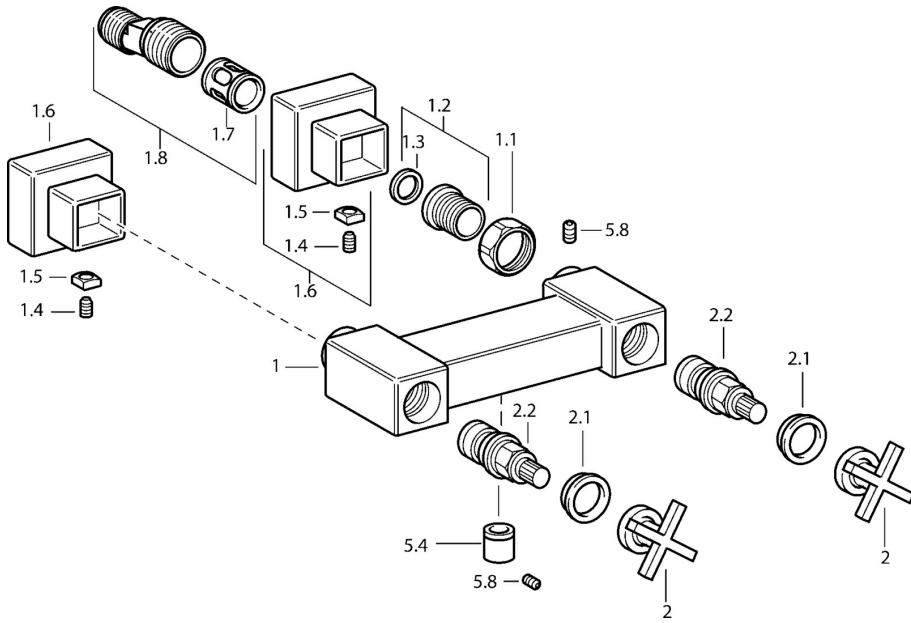

EAN: 4015474072428
static.hansa.com/50120101

- Shower solutions
- Two-grip
- Wall mounted
- Chrome
- Two operating levers/handles, Cross shape
- Non-return valve(s)
- Eccentric coupling(s), Cover plate(s), Silencer(s)

Technical data

Technical properties

DN-size (nominal dimension)	DN15
Hot water supply	max. +80°C
Working pressure	0.5-10 bar
Backflow prevention (EN1717)	EB

Spare parts

SP50120101

	Name	Code
1.1	Connection nut, G3/4, AF30	59902230
1.2	Seat, G1/2, L, WAF10	59904618
1.3	Retaining ring, 23.9x15.2x2	59902689
1.6	Cover flange Discontinued	59912685
1.7	Silencer	59904792
1.8	Eccentric connector, G3/4xG1/2, DN15	59910254
2	Lever Discontinued	59912663
2.1	Symbol plug Blue/Red Discontinued	59912664
2.2	Headpart Discontinued	59912665
5.4	Non-return valve	59905714
5.8	Pin, M5x6, SW2.6 Discontinued	59912477