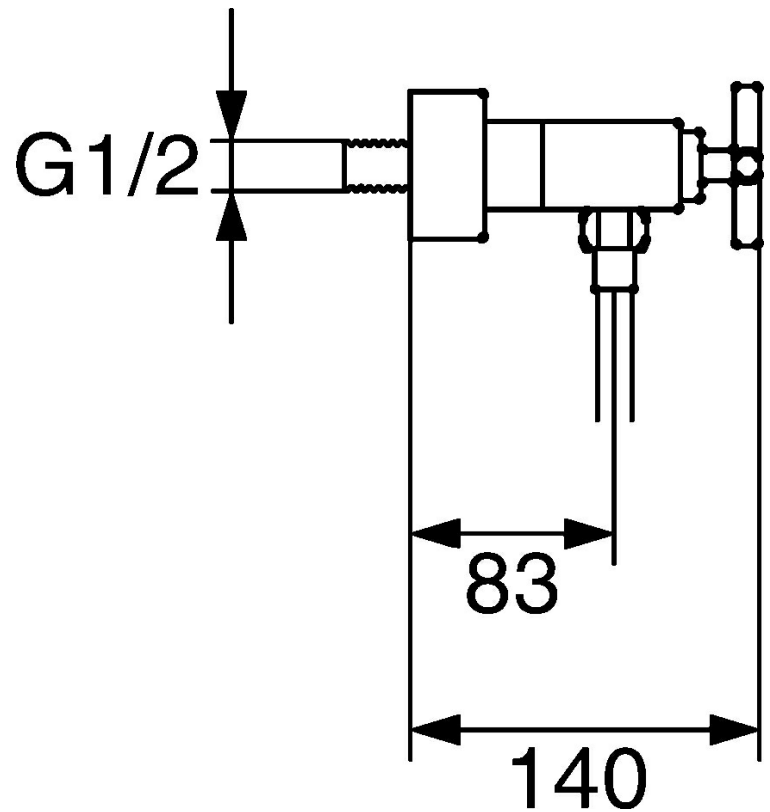

EAN: 4015474072428
static.hansa.com/50120101

- Shower solutions
- Two-grip
- Wall mounted
- Chrome
- Two operating levers/handles, Cross shape
- Non-return valve(s)
- Eccentric coupling(s), Cover plate(s), Silencer(s)

Technical data

Technical properties

DN-size (nominal dimension)	DN15
Hot water supply	max. +80°C
Working pressure	0.5-10 bar
Backflow prevention (EN1717)	EB

Spare parts

SP50120101

	Name	Code
1.1	Connection nut, G3/4, AF30	59902230
1.2	Seat, G1/2, L, WAF10	59904618
1.3	Retaining ring, 23.9x15.2x2	59902689
1.6	Cover flange Discontinued	59912685
1.7	Silencer	59904792
1.8	Eccentric connector, G3/4xG1/2, DN15	59910254
2	Lever Discontinued	59912663
2.1	Symbol plug Blue/Red Discontinued	59912664
2.2	Headpart Discontinued	59912665
5.4	Non-return valve	59905714
5.8	Pin, M5x6, SW2.6 Discontinued	59912477