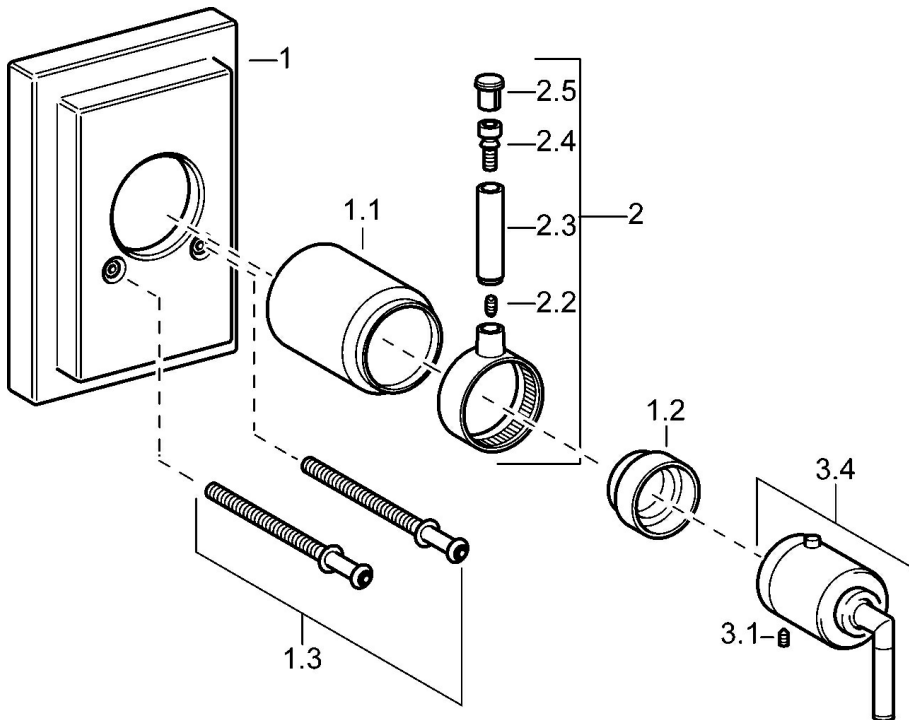

Spare parts

SP50119102

	Name	Code
1	Covering cap Discontinued	59912600
1.1	Covering cap Discontinued	59912327
1.2	Temperature adjustment limiter	59906355
1.3	Screw, M5x7,5, SW3 Discontinued	59912602
2	Lever Discontinued	59912603
3.1	Screw, M6x16, SW2.5	59911727
3.3	Rebound pin	59912005
3.4	Temperature control handle Discontinued	59912605
N.I.	Raising kit, 35 mm	59911438