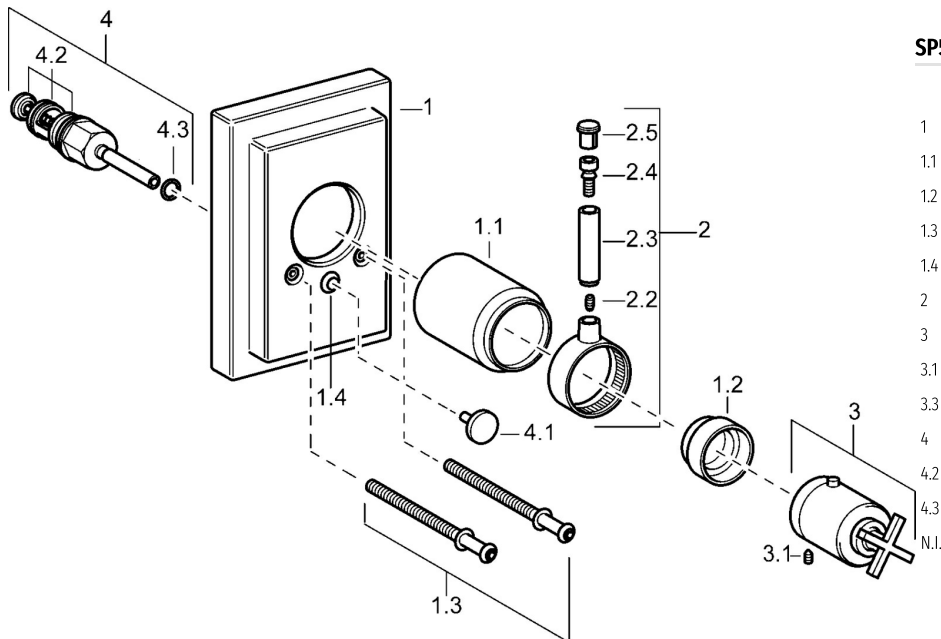

EAN: 4015474072404
static.hansa.com/50089101

- Shower solutions
- Thermostatic, Trim Kit
- Concealed wall mounting
- Chrome
- Thermostatic cartridge for automatic temperature control
- Square rosette

Technical data

Technical properties

Hot water supply	max. +80°C
Working pressure	1-10 bar

Regulations

EN standard	EN 1111
-------------	----------------

Spare parts

SP50089101

	Name	Code
1	Cover flange Discontinued	59912601
1.1	Covering cap Discontinued	59912327
1.2	Temperature adjustment limiter	59906355
1.3	Screw, M5x7,5, SW3 Discontinued	59912602
1.4	Flow limiting cap	59904846
2	Lever Discontinued	59912603
3	Temperature control handle Discontinued	59912604
3.1	Screw, M6x16, SW2,5	59911727
3.3	Rebound pin	59912005
4	Diverter	59911156
4.2	Sealing kit	59904791
4.3	O-ring, d 4x1	59902331
N.I.	Raising kit, 35 mm	59911438