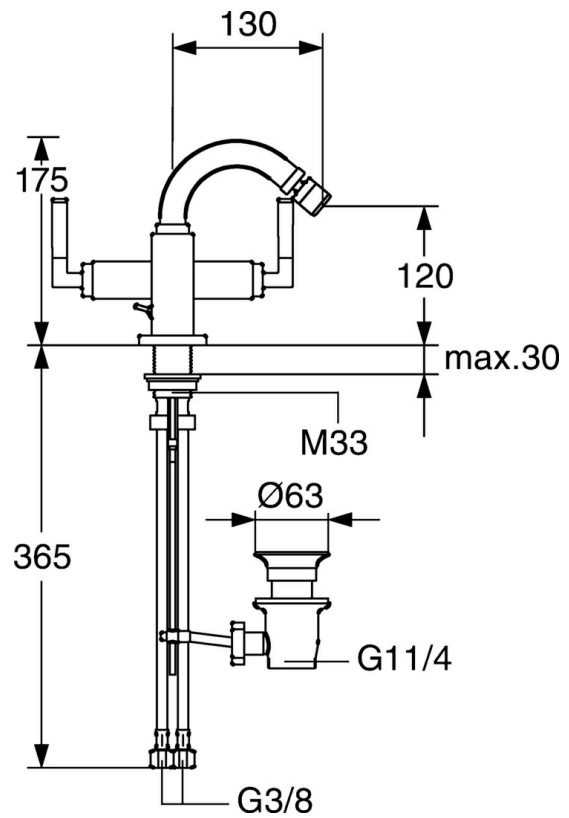

EAN: 4015474072527
static.hansa.com/50073202

- Bidet
- Two-grip
- Deck mounted
- Chrome

Technical data

Technical properties

Hot water supply	max. +80°C
Working pressure	0.5-10 bar
Material	Brass

Spare parts

SP50073202

	Name	Code
1.1	Lever Discontinued	59912670
1.2	Coupling pipe, M5 Discontinued	59912671
1.4	Spout Discontinued	59912667
1.5	Fixing set Discontinued	59912668
1.6	Hose Discontinued	59912673
2	Lever Discontinued	59912676
2.1	Symbol plug Blue/Red Discontinued	59912664
2.2	Headpart Discontinued	59912665
2.3	Headpart with color rings Discontinued	59912666
6	Spout Discontinued	59912679
6.2	Aerator with ball joint Discontinued	59905132
6.3	Aerator, M22x1 A Discontinued	59902365
6.4	Sealing kit Discontinued	59912661
6.5	Screw Discontinued	59912672
7	Pop-up waste	59904620
7.1	Swivel joint	59904624