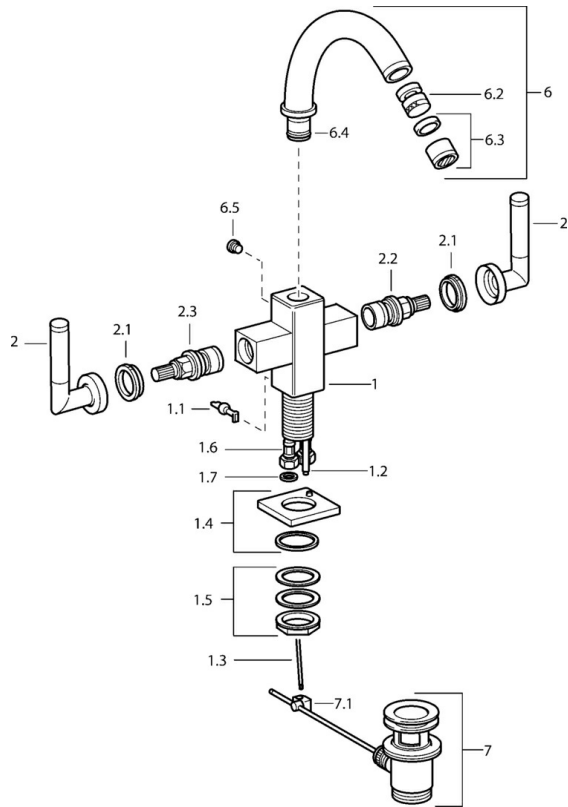

EAN: 4015474072527
static.hansa.com/50073202

- Bidet
- Two-grip
- Deck mounted
- Chrome

Technical data

Technical properties

Hot water supply	max. +80°C
Working pressure	0.5-10 bar
Material	Brass

Spare parts

SP50073202

	Name	Code
1.1	Lever Discontinued	59912670
1.2	Coupling pipe, M5 Discontinued	59912671
1.4	Spout Discontinued	59912667
1.5	Fixing set Discontinued	59912668
1.6	Hose Discontinued	59912673
2	Lever Discontinued	59912676
2.1	Symbol plug Blue/Red Discontinued	59912664
2.2	Headpart Discontinued	59912665
2.3	Headpart with color rings Discontinued	59912666
6	Spout Discontinued	59912679
6.2	Aerator with ball joint Discontinued	59905132
6.3	Aerator, M22x1 A Discontinued	59902365
6.4	Sealing kit Discontinued	59912661
6.5	Screw Discontinued	59912672
7	Pop-up waste	59904620
7.1	Swivel joint	59904624