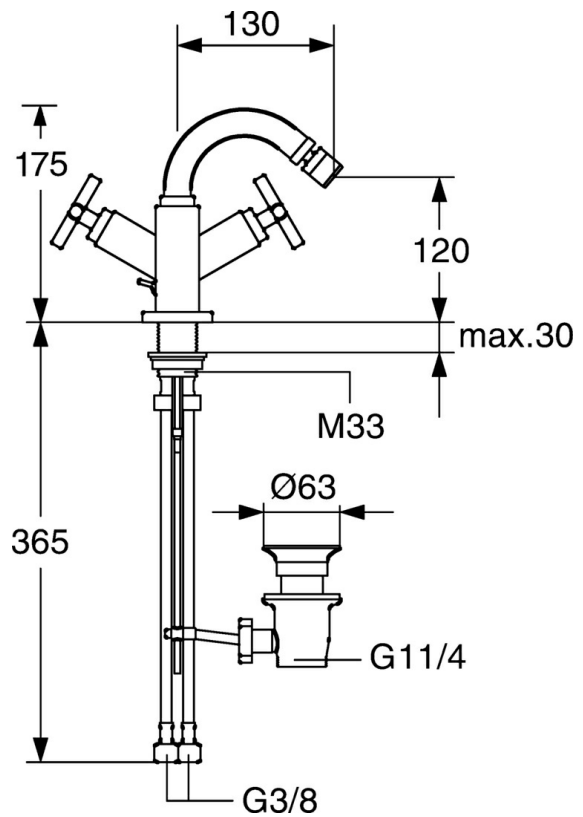

EAN: 4015474072398
static.hansa.com/50063201

- Bidet
- Two-grip
- Deck mounted
- Chrome
- Ball joint
- Two operating levers/handles, Cross shape
- Pop-up waste with draw-rod
- Ceramic head part for flow control
- Flexible inlet pipes

Technical data

Technical properties

| | |
|------------------------------|-------------------|
| DN-size (nominal dimension) | DN15 |
| Hot water supply | max. +70°C |
| Working pressure | 0.5-10 bar |
| Connection size | G3/8 |
| Wrench size (SW) | G3/8 |
| Projection | 130 mm |
| Backflow prevention (EN1717) | AA |
| Material | Brass |

Spare parts

SP50063201

| | Name | Code |
|-----|--------------------------------------|----------|
| 1.1 | Lever Discontinued | 59912670 |
| 1.2 | Coupling pipe, M5 Discontinued | 59912671 |
| 1.4 | Spout Discontinued | 59912667 |
| 1.5 | Fixing set Discontinued | 59912668 |
| 1.6 | Hose Discontinued | 59912673 |
| 2 | Lever Discontinued | 59912663 |
| 2.1 | Symbol plug Blue/Red Discontinued | 59912664 |
| 2.2 | Headpart Discontinued | 59912665 |
| 6 | Spout Discontinued | 59912679 |
| 6.2 | Aerator with ball joint Discontinued | 59905132 |
| 6.3 | Aerator, M22x1 A Discontinued | 59902365 |
| 6.4 | Sealing kit Discontinued | 59912661 |
| 6.5 | Screw Discontinued | 59912672 |
| 7 | Pop-up waste | 59904620 |
| 7.1 | Swivel joint | 59904624 |