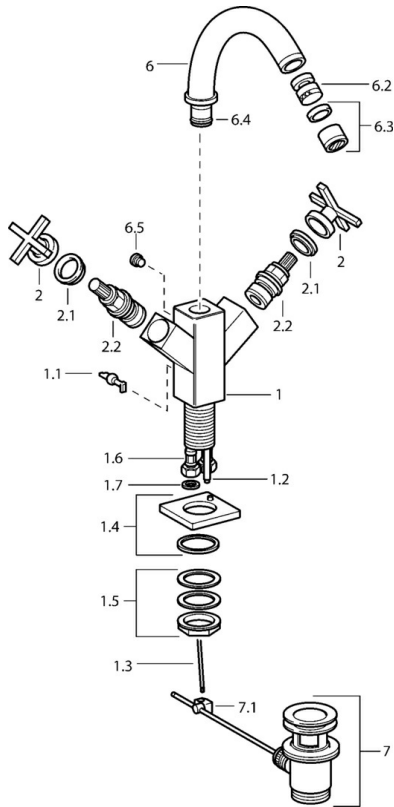

EAN: 4015474072398
static.hansa.com/50063201

- Bidet
- Two-grip
- Deck mounted
- Chrome
- Ball joint
- Two operating levers/handles, Cross shape
- Pop-up waste with draw-rod
- Ceramic head part for flow control
- Flexible inlet pipes

Technical data

Technical properties

| | |
|------------------------------|-------------------|
| DN-size (nominal dimension) | DN15 |
| Hot water supply | max. +70°C |
| Working pressure | 0.5-10 bar |
| Connection size | G3/8 |
| Wrench size (SW) | G3/8 |
| Projection | 130 mm |
| Backflow prevention (EN1717) | AA |
| Material | Brass |

Spare parts

SP50063201

| | Name | Code |
|-----|--------------------------------------|----------|
| 1.1 | Lever Discontinued | 59912670 |
| 1.2 | Coupling pipe, M5 Discontinued | 59912671 |
| 1.4 | Spout Discontinued | 59912667 |
| 1.5 | Fixing set Discontinued | 59912668 |
| 1.6 | Hose Discontinued | 59912673 |
| 2 | Lever Discontinued | 59912663 |
| 2.1 | Symbol plug Blue/Red Discontinued | 59912664 |
| 2.2 | Headpart Discontinued | 59912665 |
| 6 | Spout Discontinued | 59912679 |
| 6.2 | Aerator with ball joint Discontinued | 59905132 |
| 6.3 | Aerator, M22x1 A Discontinued | 59902365 |
| 6.4 | Sealing kit Discontinued | 59912661 |
| 6.5 | Screw Discontinued | 59912672 |
| 7 | Pop-up waste | 59904620 |
| 7.1 | Swivel joint | 59904624 |