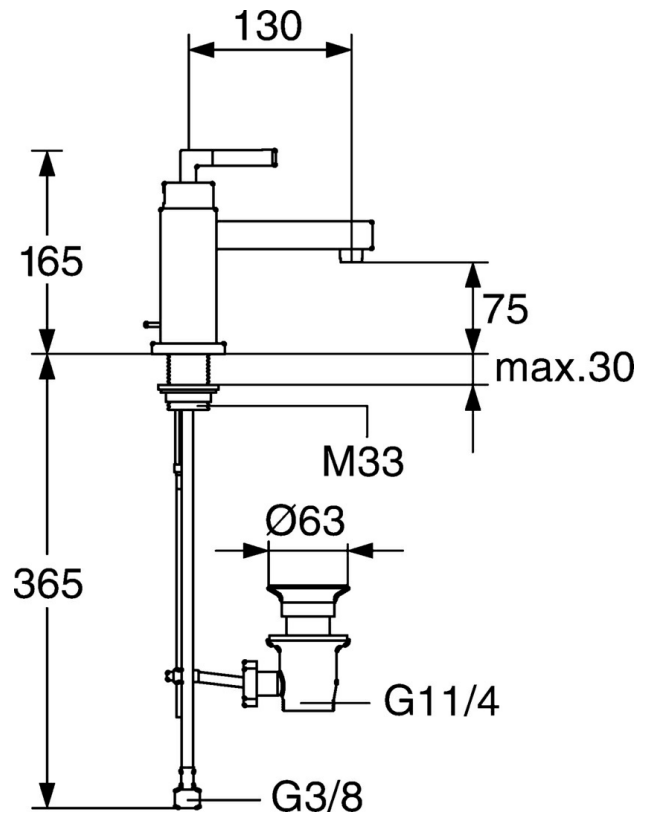

EAN: 4015474072510  
[static.hansa.com/50052202](https://static.hansa.com/50052202)

- Washbasin
- Single-lever
- Deck mounted
- Chrome
- Fixed spout

## Technical data

### Technical properties

Hot water supply	<b>max. +80°C</b>
Working pressure	<b>0.5-10 bar</b>
Material	<b>Brass</b>

### SP50052202

	Name	Code
1	Lever Discontinued	59912680
1.1	Screw, M4x4 Discontinued	59912681
3	Fixing nut Discontinued	59912683
4	Cartridge, 3.5 Eco	59912324
4.1	Temperature adjustment limiter	59912325
4.3	O-ring, d 28.24x2.62 Discontinued	59912590
4.4	O-ring, d 10.10x1.60 Discontinued	59905072
5.1	Lever Discontinued	59912670
5.2	Swivel joint	59904624
5.3	Coupling pipe, M5 Discontinued	59912671
5.5	Spout Discontinued	59912667
5.7	Fixing set Discontinued	59912668
5.8	Hose Discontinued	59912673
6	Aerator Discontinued	59912675
7	Pop-up waste	59904620