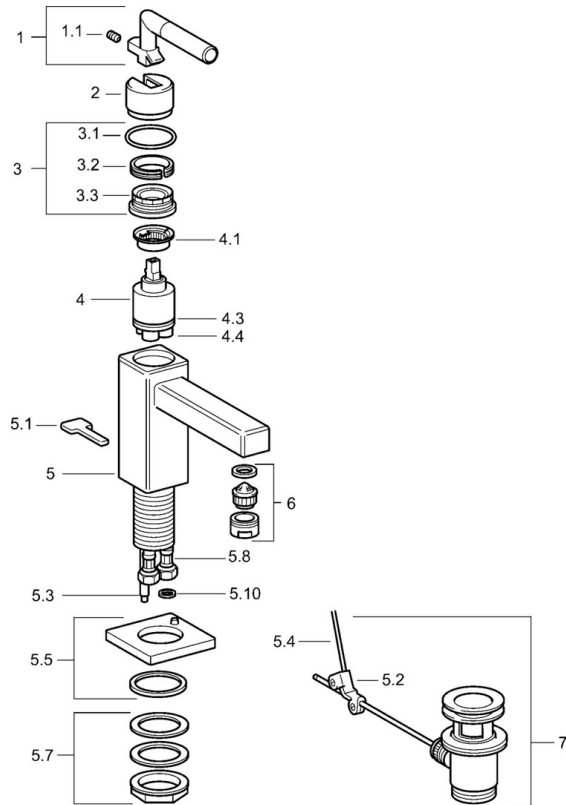

EAN: 4015474072510  
[static.hansa.com/50052202](https://static.hansa.com/50052202)

- Washbasin
- Single-lever
- Deck mounted
- Chrome
- Fixed spout

### Technical properties

Hot water supply	<b>max. +80°C</b>
Working pressure	<b>0.5-10 bar</b>
Material	<b>Brass</b>

## Spare parts

### SP50052202

	Name	Code
1	Lever Discontinued	59912680
1.1	Screw, M4x4 Discontinued	59912681
3	Fixing nut Discontinued	59912683
4	Cartridge, 3.5 Eco	59912324
4.1	Temperature adjustment limiter	59912325
4.3	O-ring, d 28.24x2.62 Discontinued	59912590
4.4	O-ring, d 10.10x1.60 Discontinued	59905072
5.1	Lever Discontinued	59912670
5.2	Swivel joint	59904624
5.3	Coupling pipe, M5 Discontinued	59912671
5.5	Spout Discontinued	59912667
5.7	Fixing set Discontinued	59912668
5.8	Hose Discontinued	59912673
6	Aerator Discontinued	59912675
7	Pop-up waste	59904620