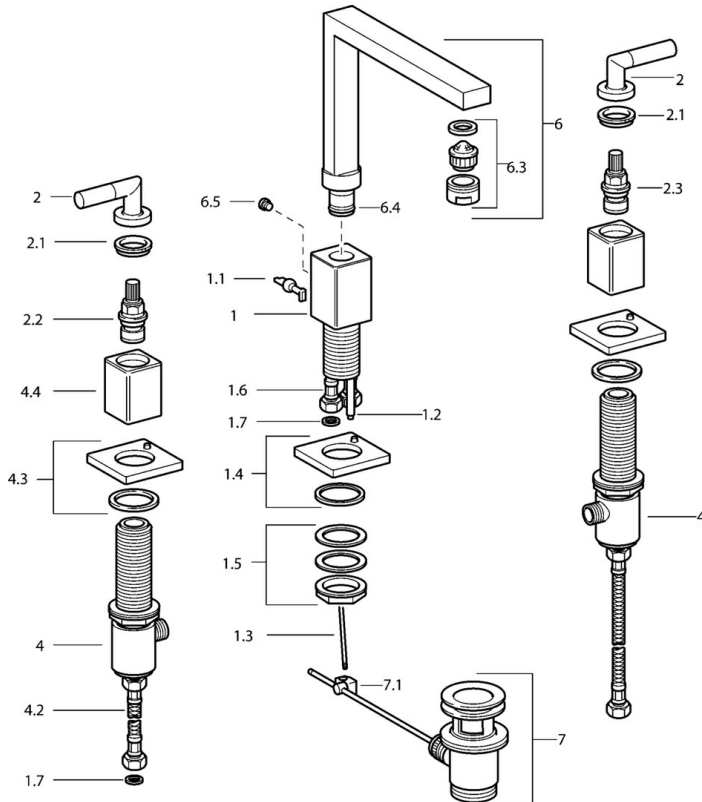

EAN: 4015474072497
static.hansa.com/50042202

- Washbasin
- Two-grip
- Deck mounted
- Chrome
- Swivel spout

Technical data

Technical properties

Hot water supply	max. +80°C
Working pressure	0.5-10 bar
Material	Brass

Spare parts

SP50042202

	Name	Code
1.1	Lever Discontinued	59912670
1.2	Coupling pipe, M5 Discontinued	59912671
1.4	Spout Discontinued	59912667
1.5	Fixing set Discontinued	59912668
1.6	Hose Discontinued	59912673
2	Symbol plug Blue/Red Discontinued	59912664
2.1	Lever Discontinued	59912676
2.2	Headpart Discontinued	59912665
2.3	Headpart with color rings Discontinued	59912666
4.2	Hose Discontinued	59912678
4.3	Cover flange Discontinued	59912677
6	Spout Discontinued	59912674
6.3	Aerator Discontinued	59912675
6.4	Sealing kit Discontinued	59912661
6.5	Screw Discontinued	59912672
7	Pop-up waste	59904620
7.1	Swivel joint	59904624