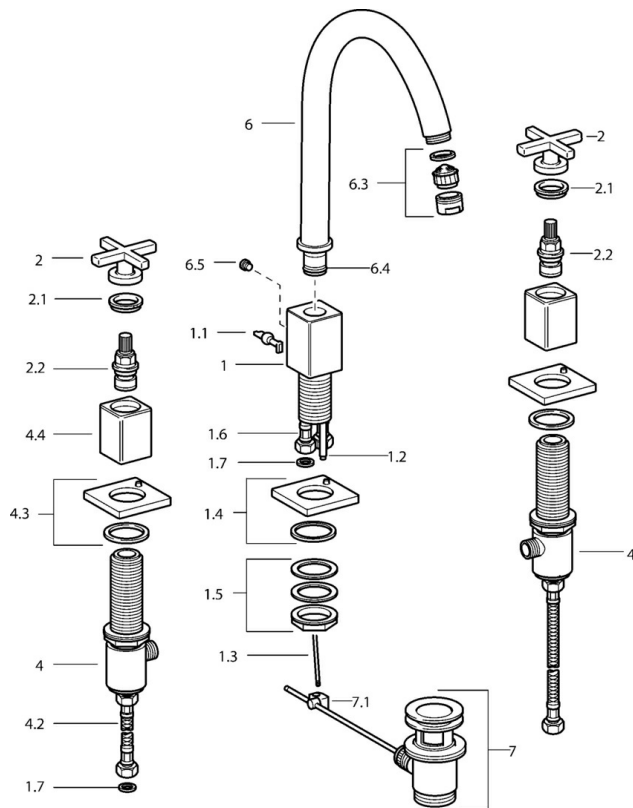

EAN: 4015474072374
static.hansa.com/50032201

- Washbasin
- Two-grip
- Deck mounted
- Chrome
- Swivel spout
- Two operating levers/handles, Cross shape
- Pop-up waste with draw-rod
- Ceramic head part for flow control
- Flexible inlet pipes

Technical data

Technical properties

DN-size (nominal dimension)	DN15
Hot water supply	max. +70°C
Working pressure	0.5-10 bar
Connection size	G3/8
Installation width	160-500 mm
Wrench size (SW)	G3/8
Projection	145 mm
Backflow prevention (EN1717)	AA
Material	Brass

Spare parts

SP50032201

	Name	Code
1.1	Lever Discontinued	59912670
1.2	Coupling pipe, M5 Discontinued	59912671
1.4	Pop-up operating rod Discontinued	59912687
1.5	Fixing set Discontinued	59912668
1.6	Hose Discontinued	59912673
2	Lever Discontinued	59912663
2.1	Symbol plug Blue/Red Discontinued	59912664
2.2	Headpart Discontinued	59912665
4.2	Hose Discontinued	59912678
4.3	Cover flange Discontinued	59912677
6	Spout Discontinued	59912660
6.3	Aerator Discontinued	59912662
6.4	Sealing kit Discontinued	59912661
6.5	Screw Discontinued	59912672
7	Pop-up waste	59904620
7.1	Swivel joint	59904624