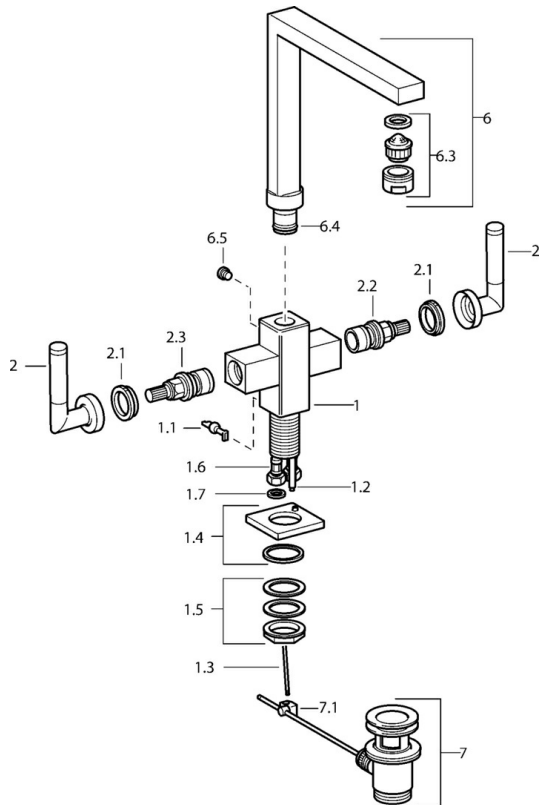

EAN: 4015474072480
static.hansa.com/50022202

- Washbasin
- Two-grip
- Deck mounted
- Chrome
- Swivel spout

Technical data

Technical properties

Hot water supply	max. +80°C
Working pressure	0.5-10 bar
Material	Brass

Spare parts

SP50022202

	Name	Code
1.1	Lever Discontinued	59912670
1.2	Coupling pipe, M5 Discontinued	59912671
1.4	Spout Discontinued	59912667
1.5	Fixing set Discontinued	59912668
1.6	Hose Discontinued	59912673
2	Lever Discontinued	59912676
2.1	Symbol plug Blue/Red Discontinued	59912664
2.2	Headpart Discontinued	59912665
2.3	Headpart with color rings Discontinued	59912666
6	Spout Discontinued	59912674
6.3	Aerator Discontinued	59912675
6.4	Sealing kit Discontinued	59912661
6.5	Screw Discontinued	59912672
7	Pop-up waste	59904620
7.1	Swivel joint	59904624