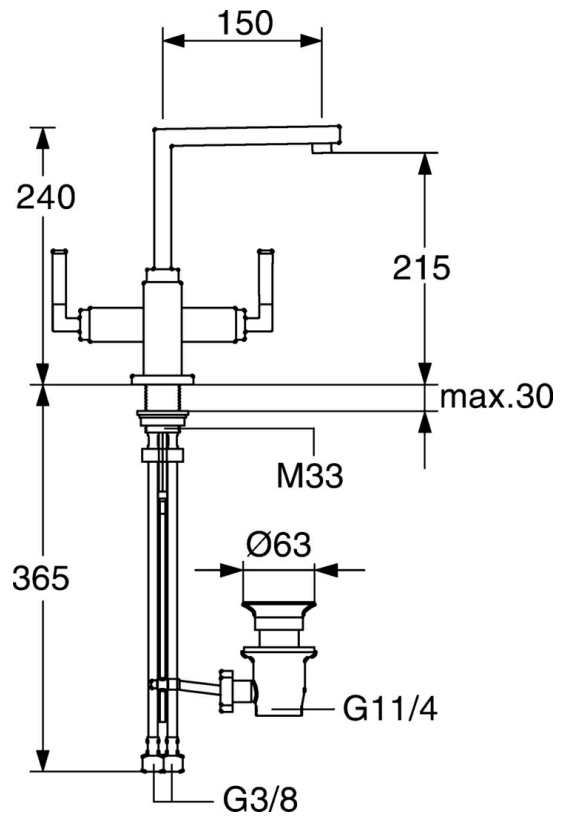

EAN: 4015474072480
static.hansa.com/50022202

- Washbasin
- Two-grip
- Deck mounted
- Chrome
- Swivel spout

Technical data

Technical properties

Hot water supply	max. +80°C
Working pressure	0.5-10 bar
Material	Brass

Spare parts

SP50022202

	Name	Code
1.1	Lever Discontinued	59912670
1.2	Coupling pipe, M5 Discontinued	59912671
1.4	Spout Discontinued	59912667
1.5	Fixing set Discontinued	59912668
1.6	Hose Discontinued	59912673
2	Lever Discontinued	59912676
2.1	Symbol plug Blue/Red Discontinued	59912664
2.2	Headpart Discontinued	59912665
2.3	Headpart with color rings Discontinued	59912666
6	Spout Discontinued	59912674
6.3	Aerator Discontinued	59912675
6.4	Sealing kit Discontinued	59912661
6.5	Screw Discontinued	59912672
7	Pop-up waste	59904620
7.1	Swivel joint	59904624